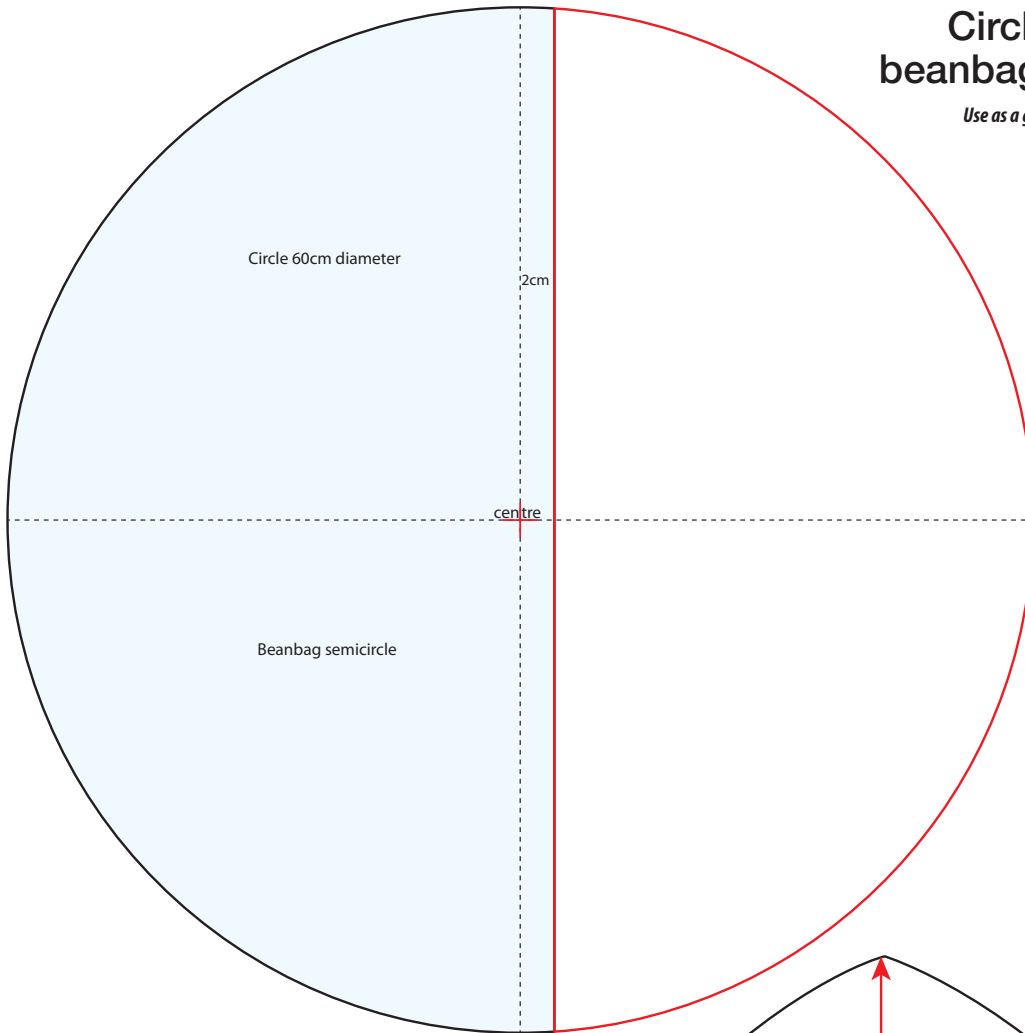

Heart templates for floor cushions

Circle cushion & beanbag base template

Use as a guide to making your pattern

Beanbag sides template

Use as a guide to making your pattern