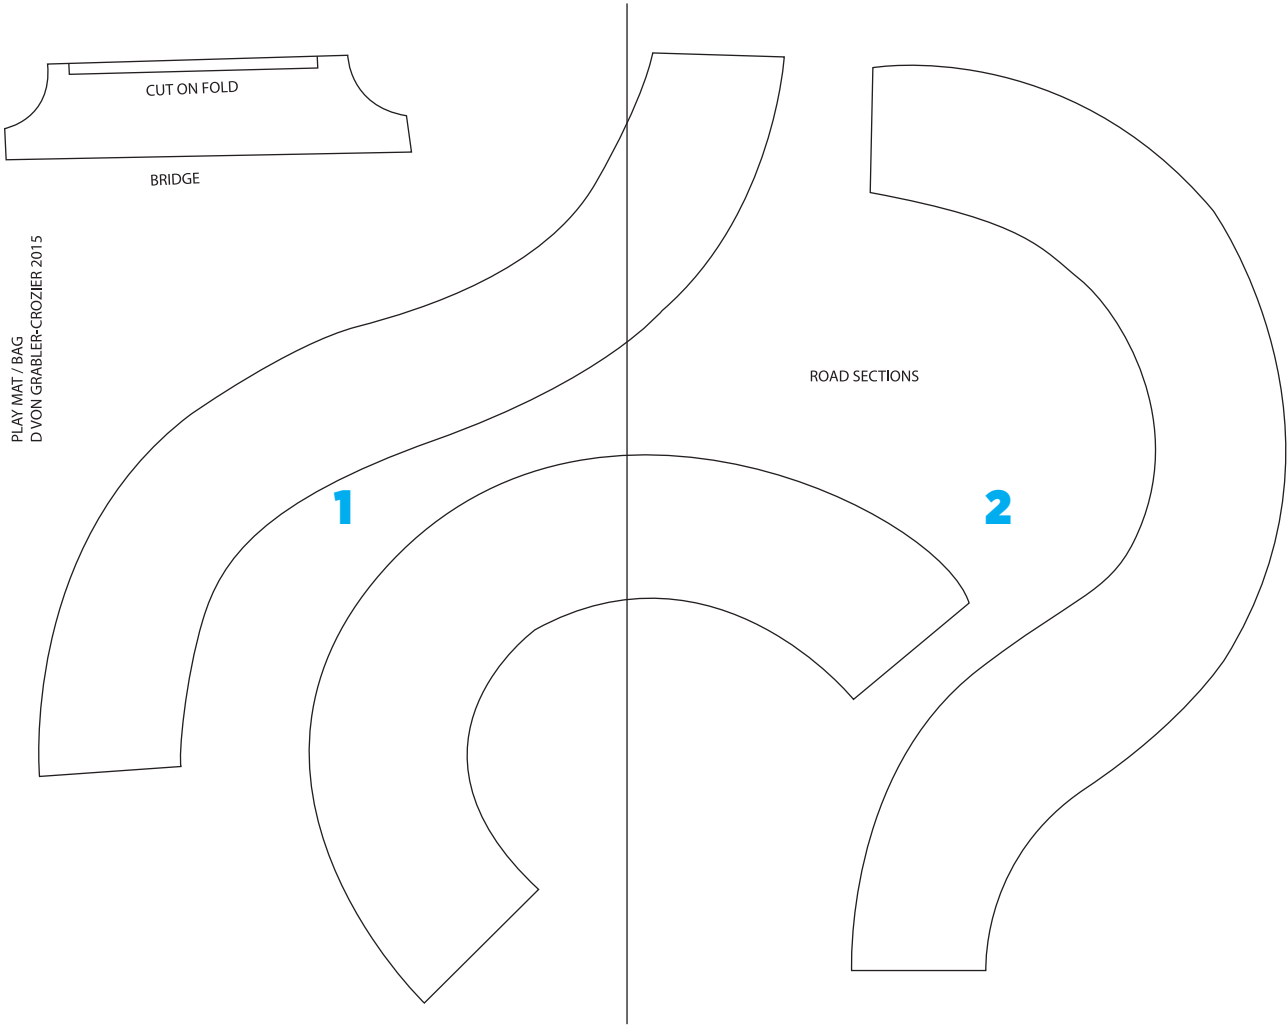

Baby Basket
Page 45

1

Bags Of Style Template Page 94

1

D: POCKET TOP & LINING

B

B: POCKET BASE & LINING

C: POCKET BACK

4

A: MAIN SECTION
-LINING
-OUTER
-BACK

MOD BUM BAG
SCALE 1:1
PAGE 1/1
D VON GRABLER-CROZIER 2016

BRIGHT BUM BAG
SCALE 1:1
PAGE: 1/1
D VON GRABLER-CROZIER 2016

WHOLE PIECE = A

9

Road Block Template

Page 61