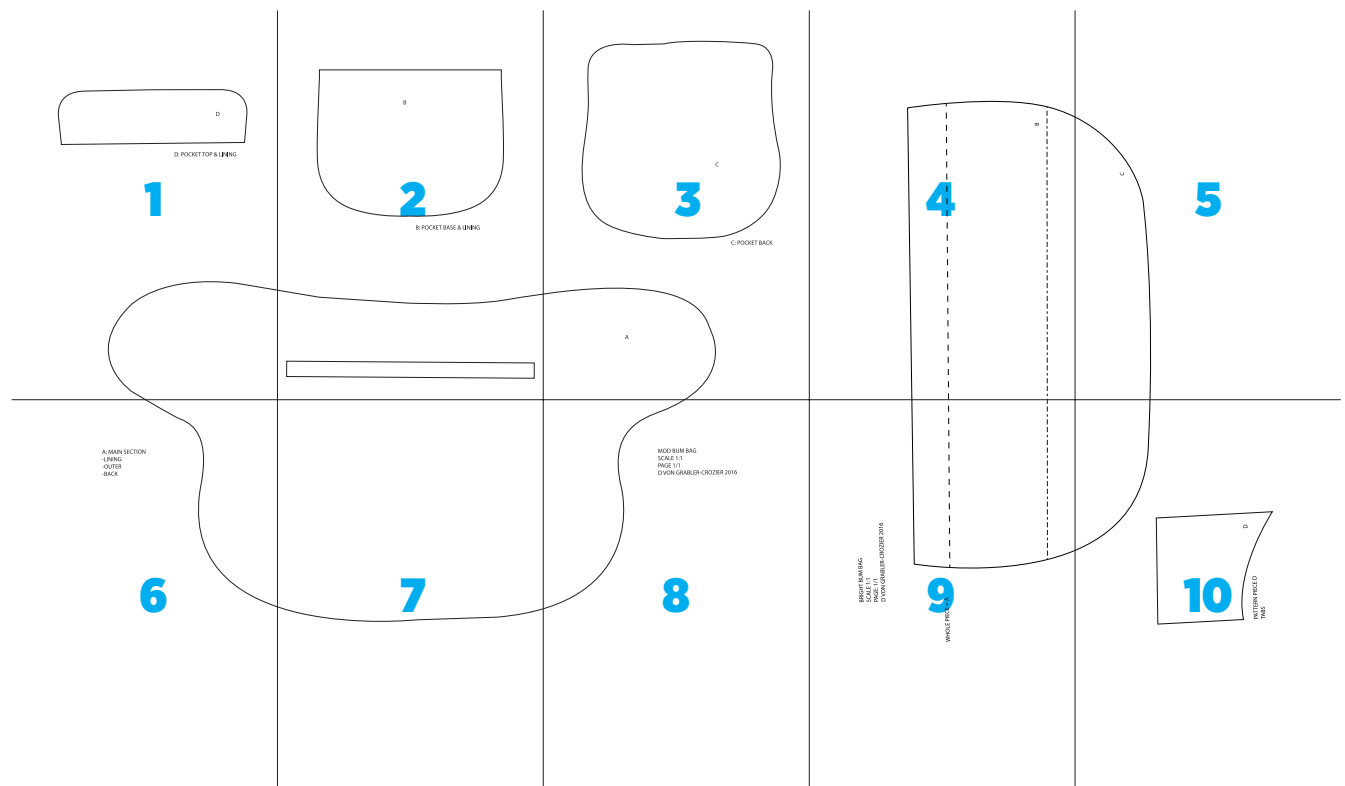

Baby Basket
Page 45

1

Bags Of Style Template Page 94

1

D: POCKET TOP & LINING

B

B: POCKET BASE & LINING

C: POCKET BACK

4

A: MAIN SECTION
-LINING
-OUTER
-BACK

MOD BUM BAG
SCALE 1:1
PAGE 1/1
D VON GRABLER-CROZIER 2016

BRIGHT BUM BAG
SCALE 1:1
PAGE: 1/1
D VON GRABLER-CROZIER 2016

WHOLE PIECE = A

9

Road Block Template

Page 61