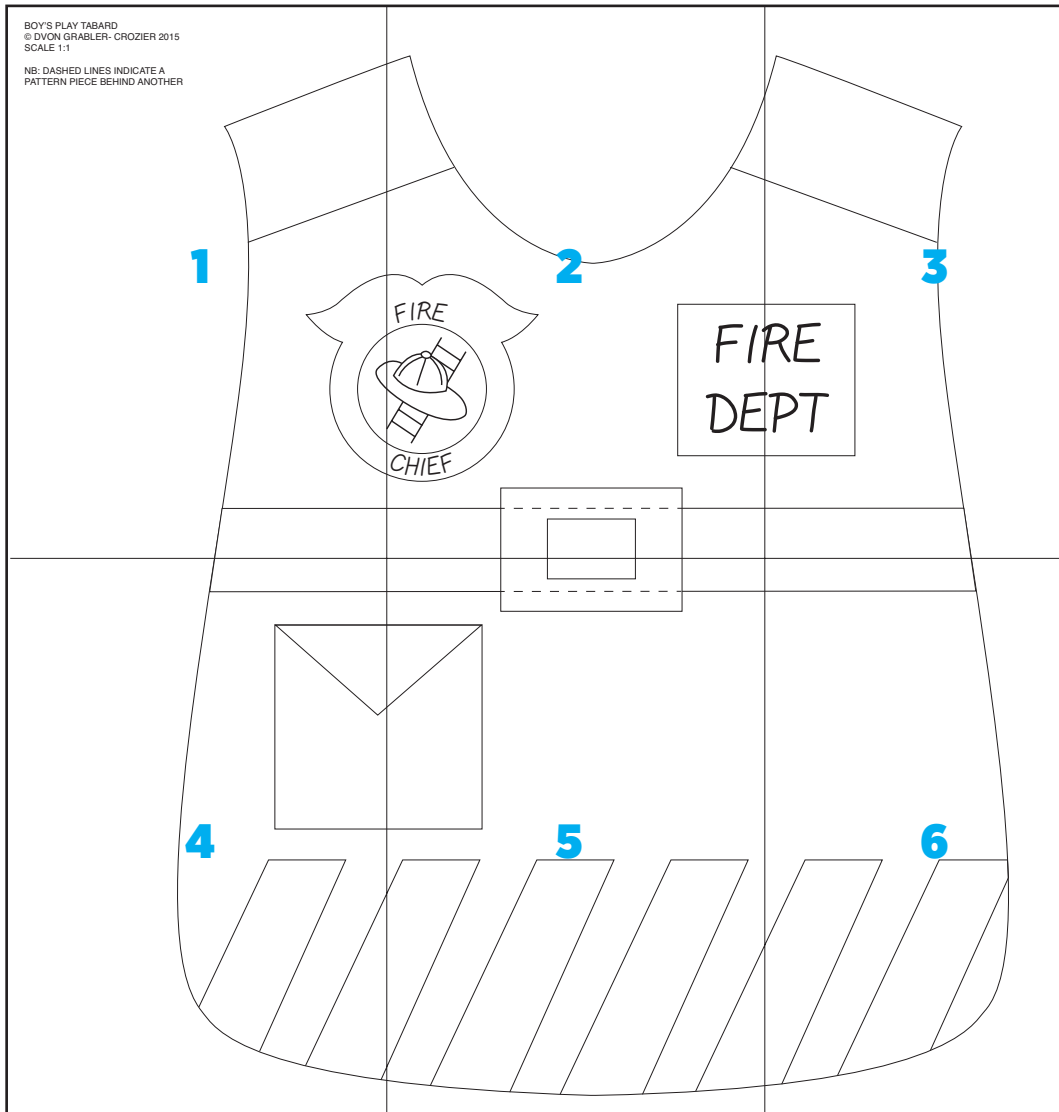

## Page 61

BOY'S PLAY TABARD  
© DVON GRABLER- CROZIER 2015  
SCALE 1:1

NB: DASHED LINES INDICATE A  
PATTERN PIECE BEHIND ANOTHER

4