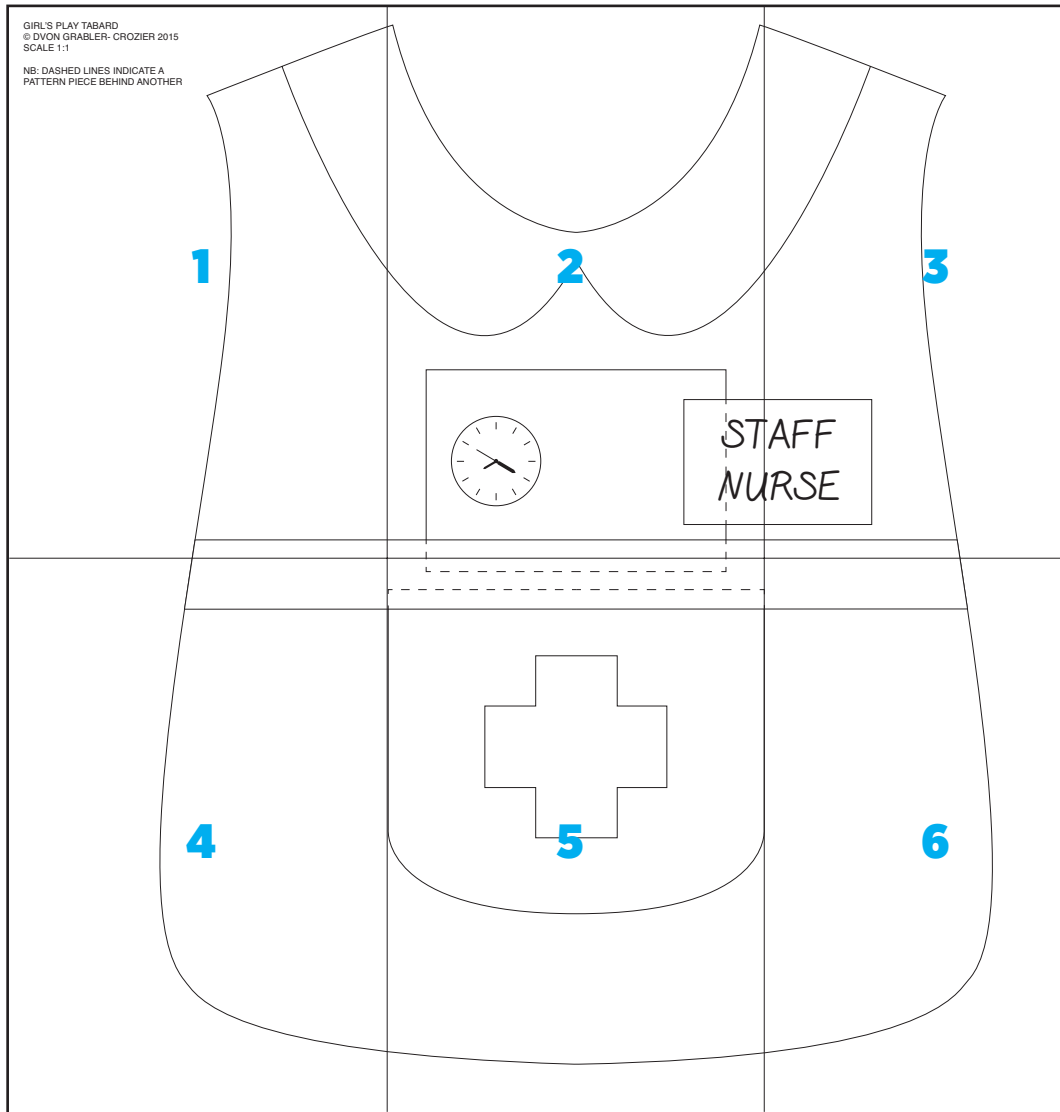

Nurse Play Tabard

Page 61