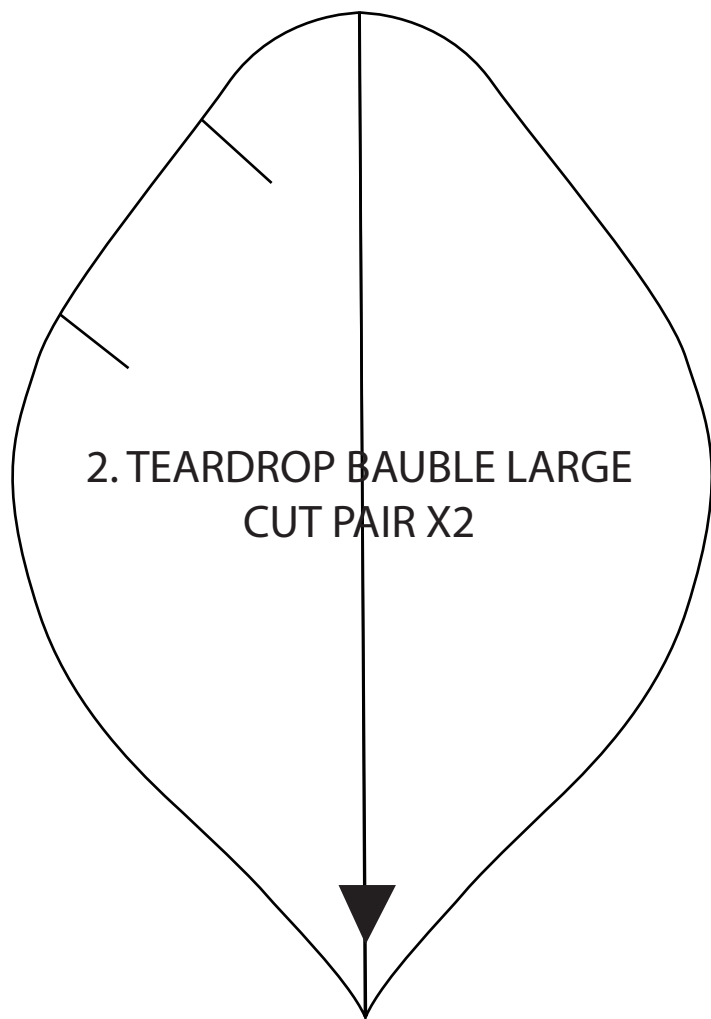

A1

RIBBON AND BAUBLE PLACEMENT/STITCH LINES

A2

RIBBON LENGTH 20CM

RIBBON LENGTH 12CM

RIBBON LENGTH 22CM

A3

RIBBON LENGTH 15CM

A4

A5

1. FRONT & BACK CUSHION

CUT PAIR

1.5

A7

A8