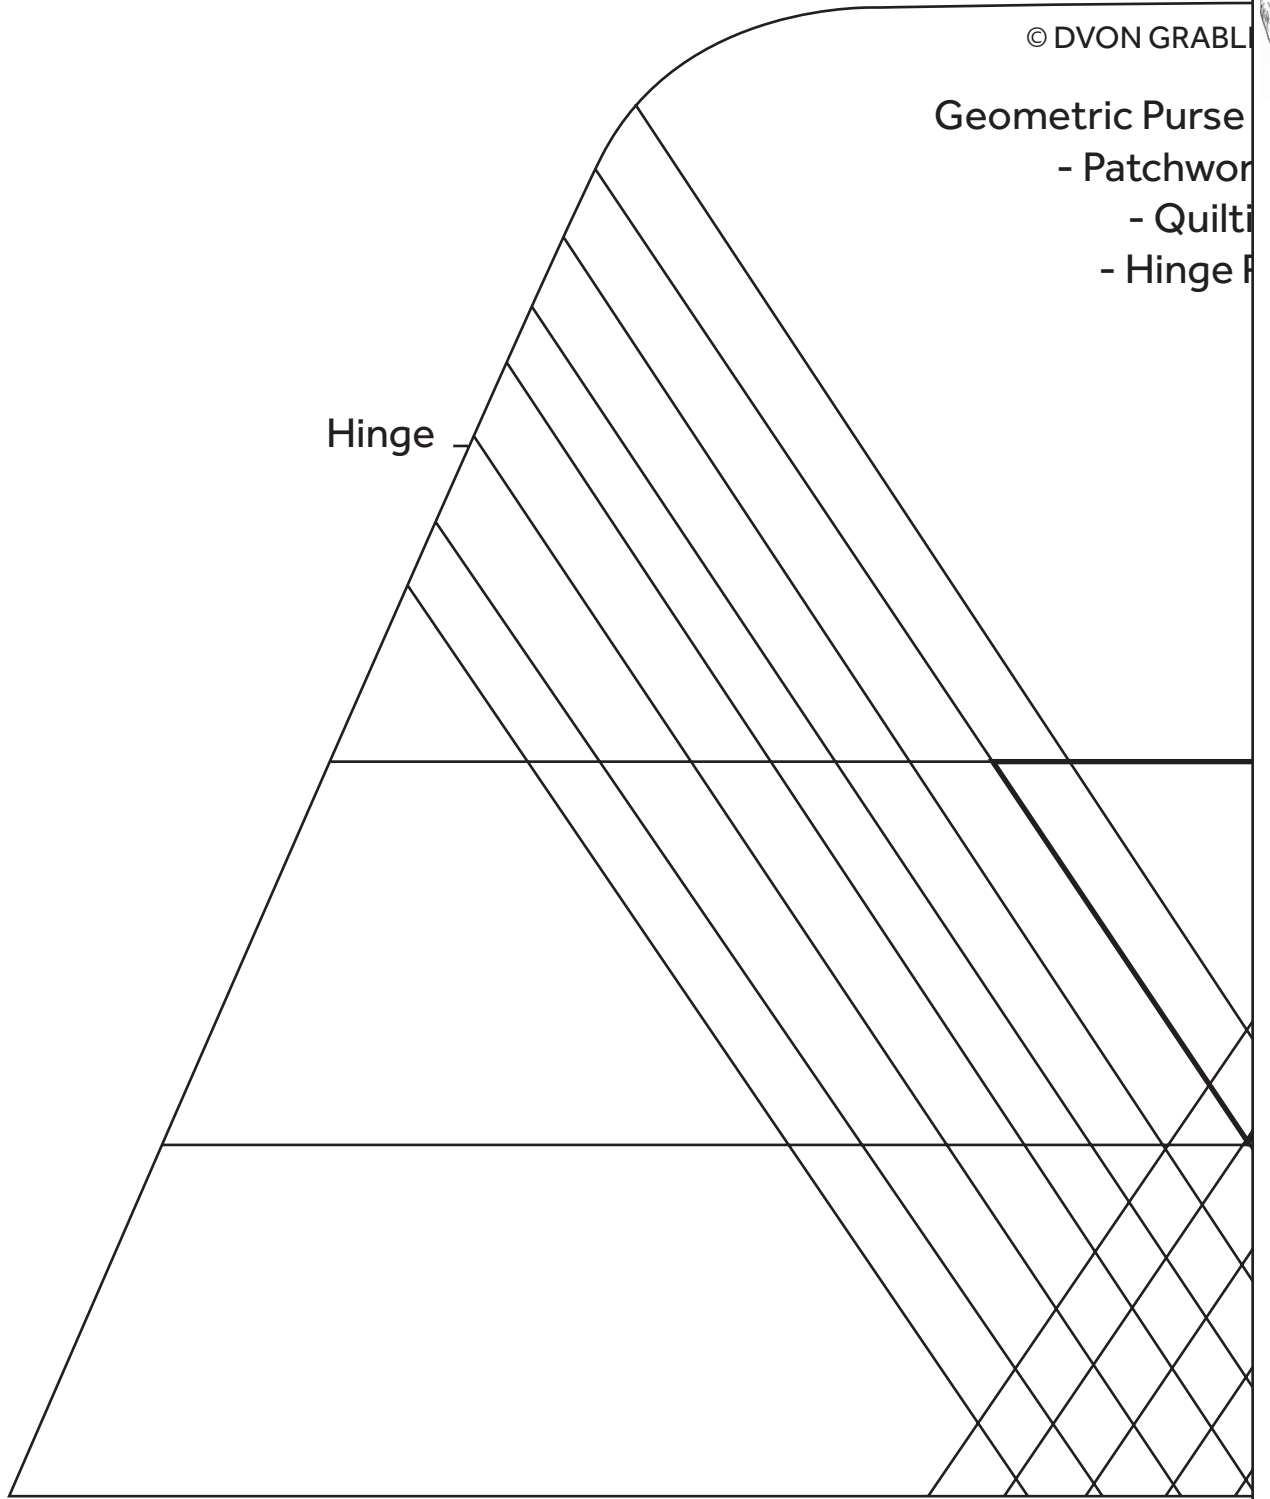

# Geometric purse

1

© DVON GRABLI

### Geometric Purse

- Patchwork
- Quilt
- Hinge P

Hinge

# 2

R-CROZIER 2016

Template Showing:  
k placement  
ng Lines  
placement

**3**

**Geometric Purse Template  
Patchwork Pieces**

© DVON GRABLER-CROZIER 2016