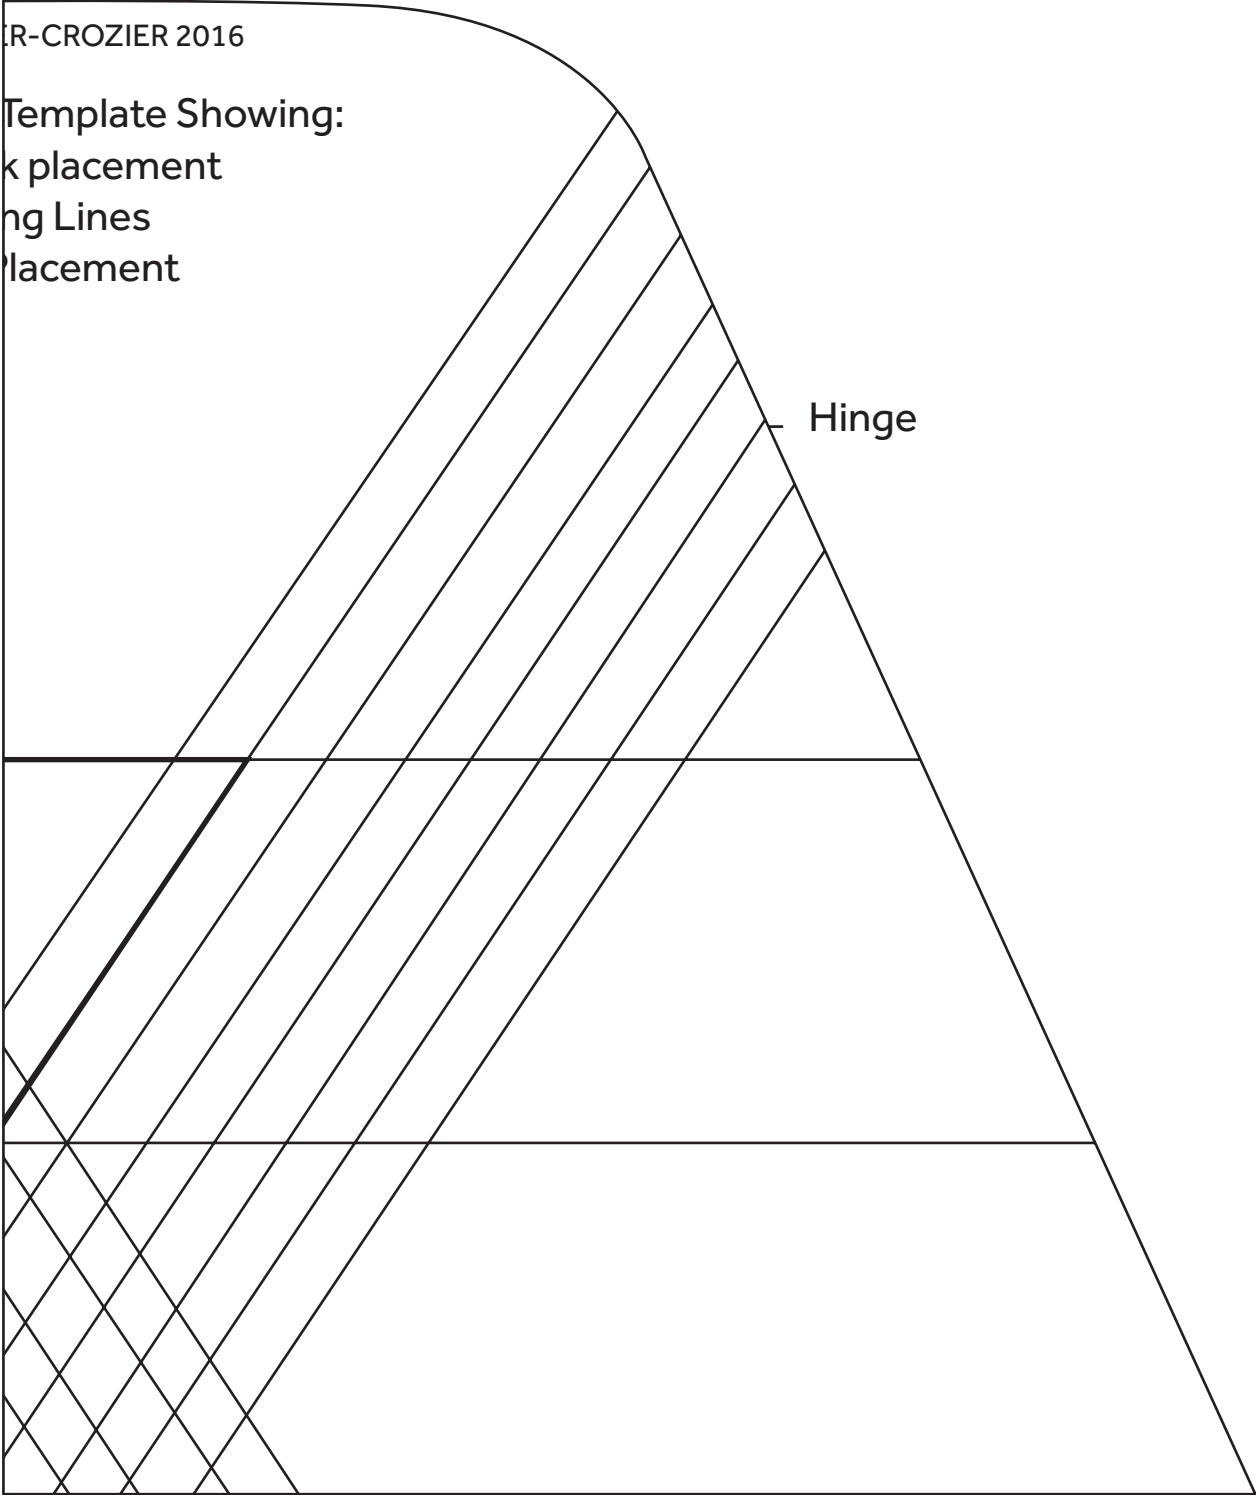

### Geometric Purse

- Patchwork
- Quilt
- Hinge P

Hinge

# 2

R-CROZIER 2016

Template Showing:  
k placement  
ng Lines  
placement

**3**

**Geometric Purse Template  
Patchwork Pieces**

© DVON GRABLER-CROZIER 2016