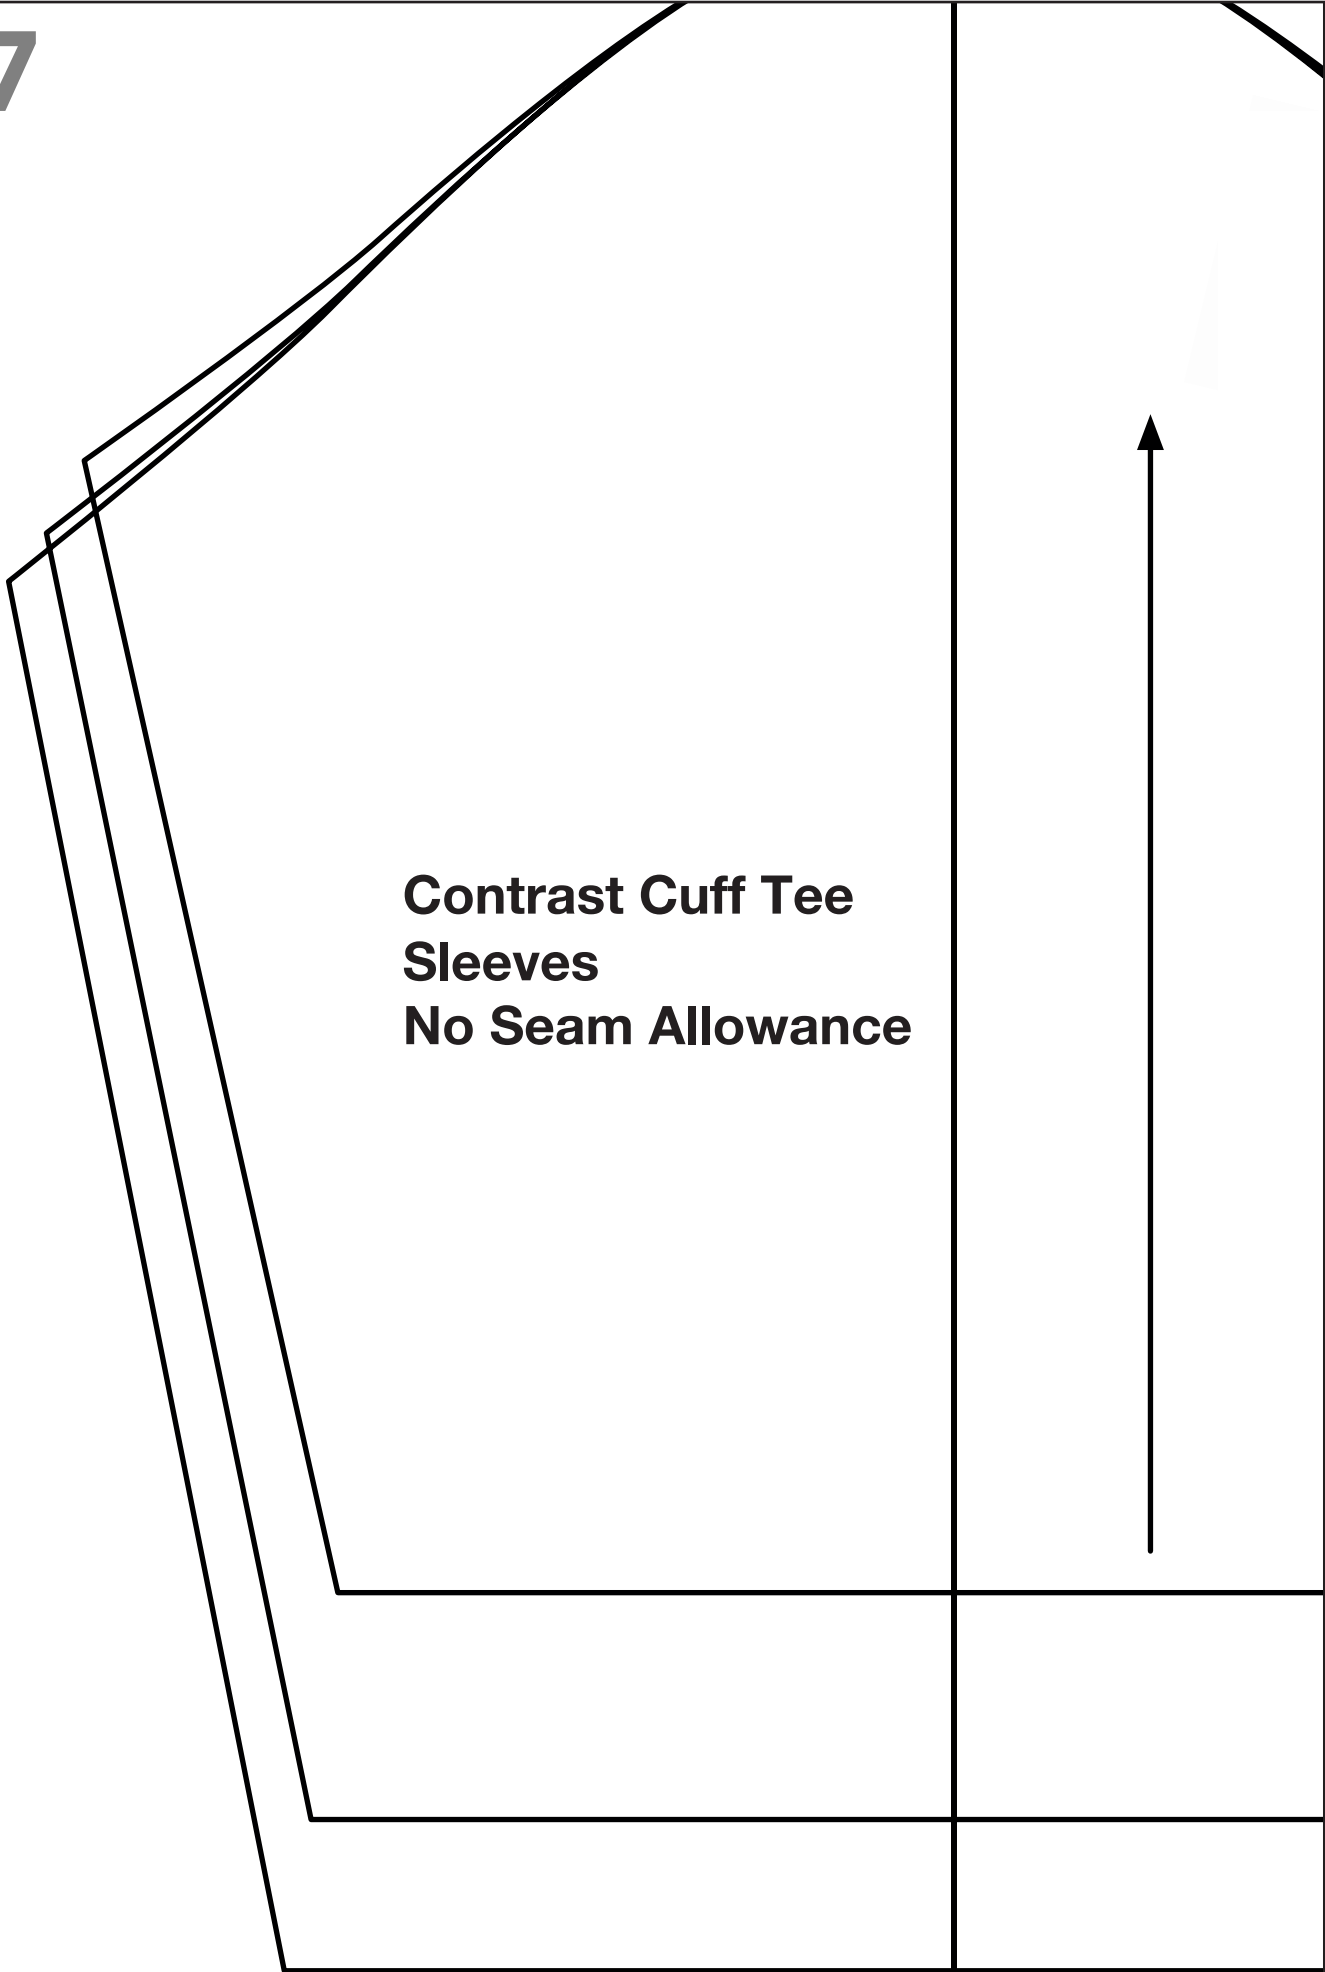

Contrast Cuff Tee

1

**Contrast Cuff Tee
Front Body
No Seam Allowance**

2

Shoulder

Fabric Fold

**Contrast Cuff Tee
Back Body
No Seam Allowance**

6-12m	1-2yr	2-3yr
Contrast Cuff Tee Back Neck Trim		
No Seam Allowance		

4

5

6-12m

1-2yr

2-3yr

Fabric Fold

**Contrast Cuff Tee
Bottom Trim
No Seam Allowance**

6

7

**Contrast Cuff Tee
Sleeves
No Seam Allowance**

8

6-12m	
1-2yr	
2-3yr	

**Contrast Cuff Tee
Front Neck Trim**

No Seam Allowance