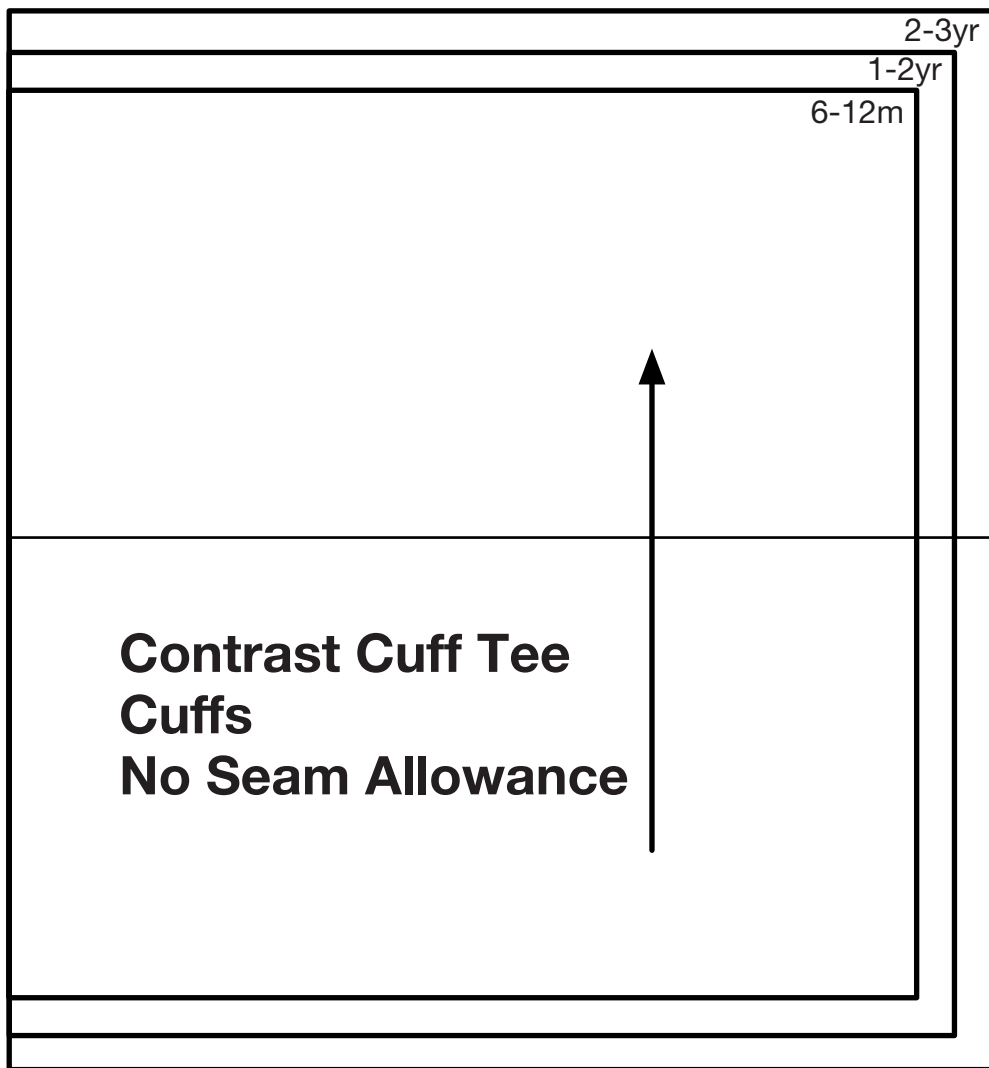

Contrast Cuff Tee

1

**Contrast Cuff Tee
Front Body
No Seam Allowance**

2

Shoulder

Fabric Fold

**Contrast Cuff Tee
Back Body
No Seam Allowance**

6-12m	1-2yr	2-3yr
Contrast Cuff Tee Back Neck Trim		
No Seam Allowance		

4

5

6-12m

1-2yr

2-3yr

Fabric Fold

**Contrast Cuff Tee
Bottom Trim
No Seam Allowance**

6

7

**Contrast Cuff Tee
Sleeves
No Seam Allowance**

8

6-12m	
1-2yr	
2-3yr	

**Contrast Cuff Tee
Front Neck Trim**

No Seam Allowance