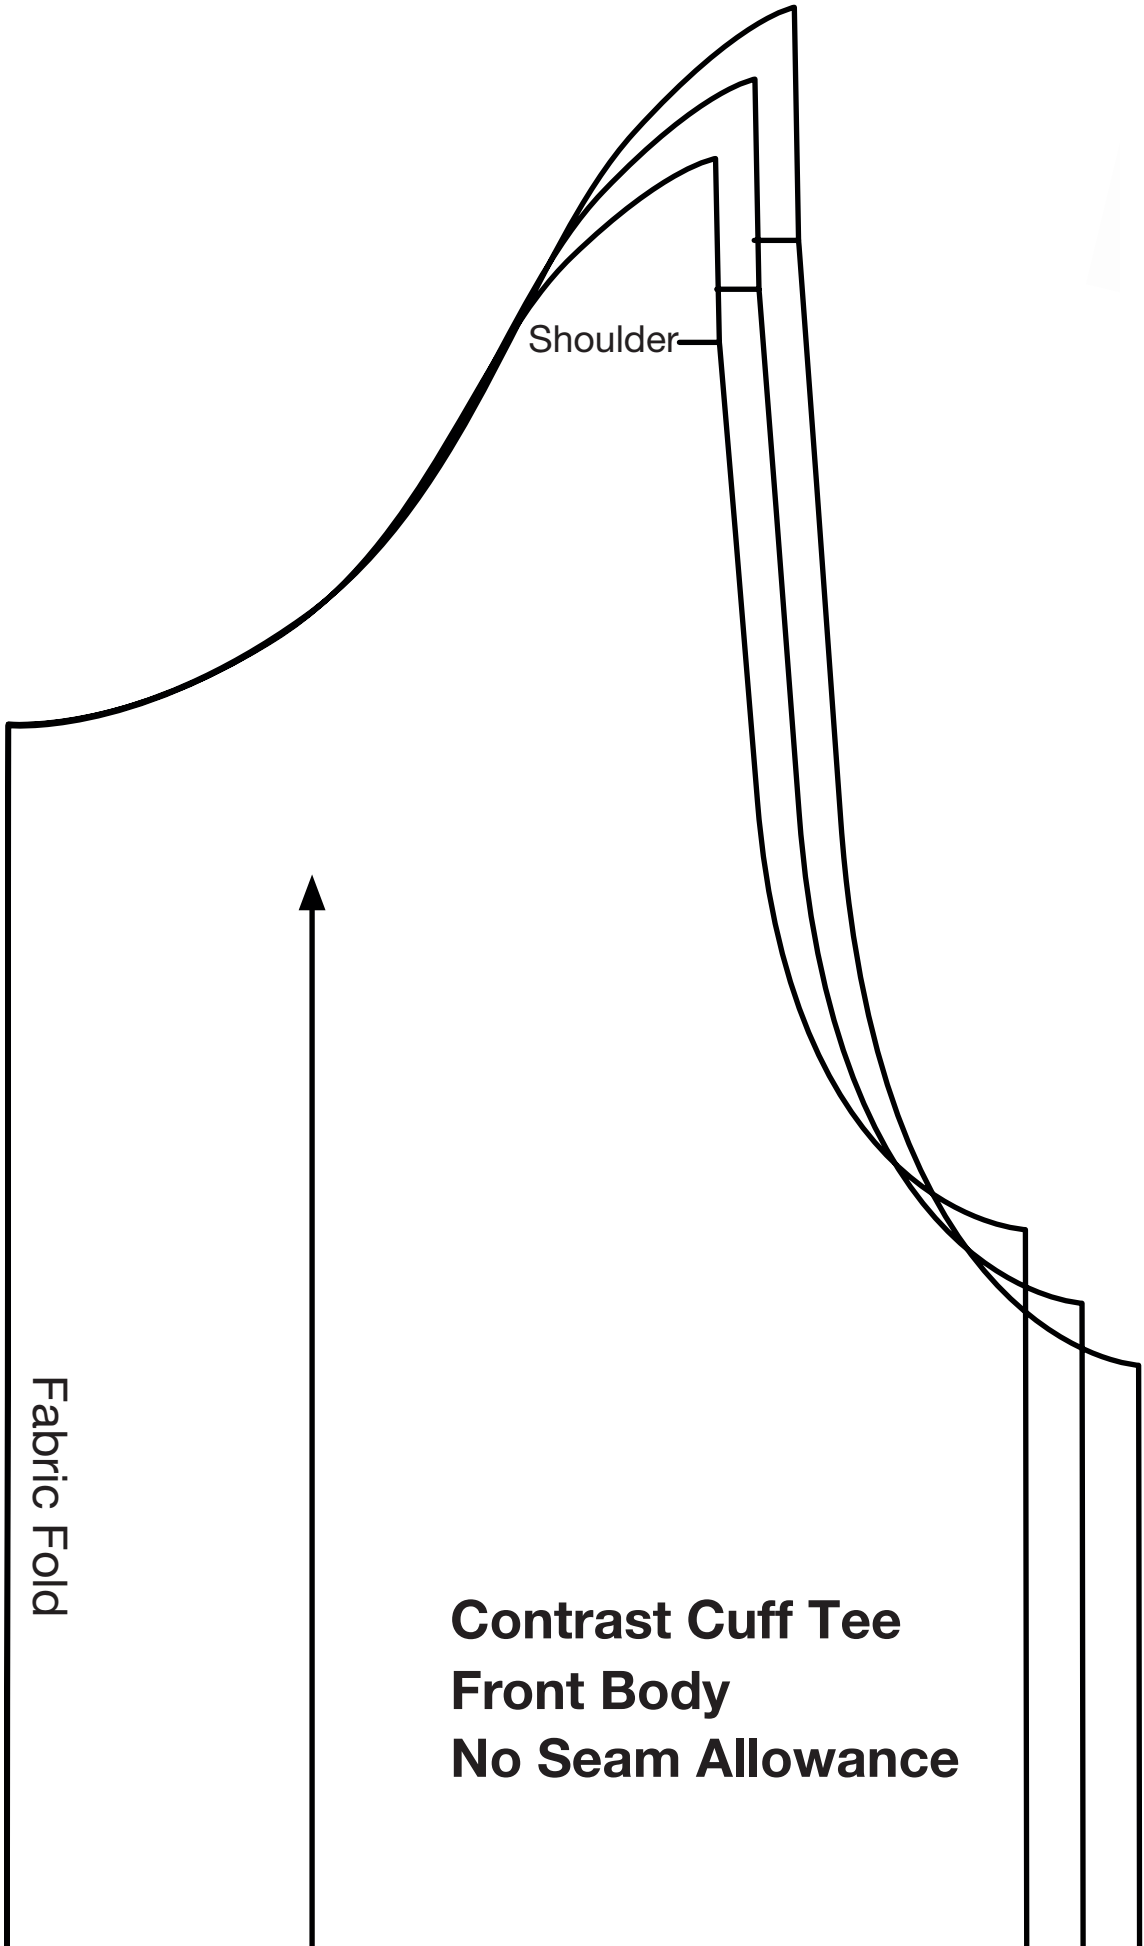

Contrast Cuff Tee

1

**Contrast Cuff Tee
Front Body
No Seam Allowance**

2

Shoulder

Fabric Fold

**Contrast Cuff Tee
Back Body
No Seam Allowance**

6-12m	1-2yr	2-3yr
Contrast Cuff Tee Back Neck Trim		
No Seam Allowance		

4

5

6-12m

1-2yr

2-3yr

Fabric Fold

**Contrast Cuff Tee
Bottom Trim
No Seam Allowance**

6

7

**Contrast Cuff Tee
Sleeves
No Seam Allowance**

8

6-12m	
1-2yr	
2-3yr	

**Contrast Cuff Tee
Front Neck Trim**

No Seam Allowance