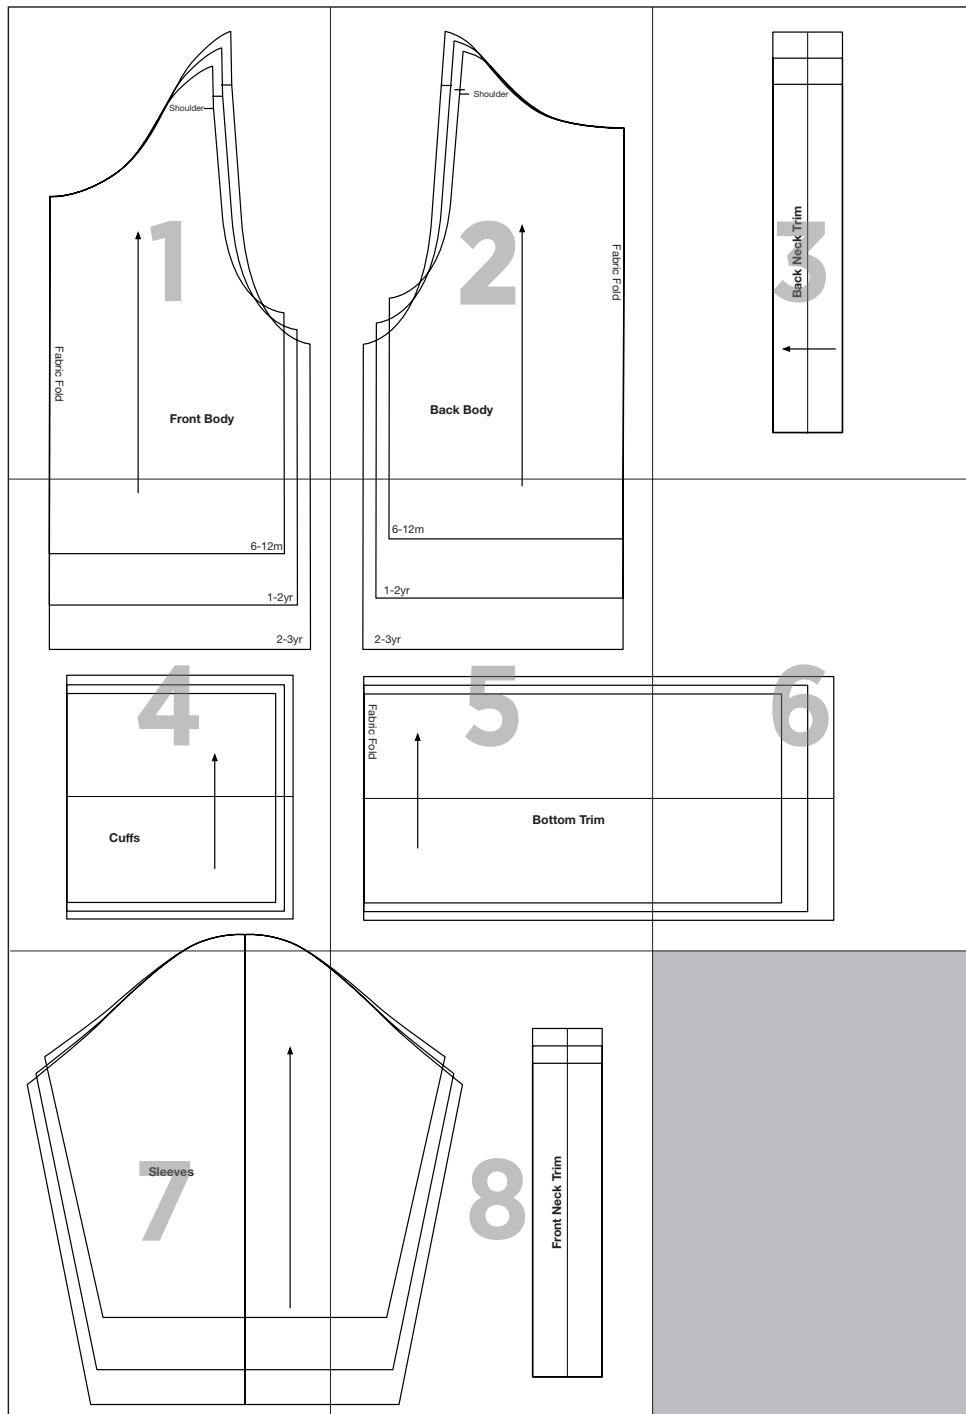

Contrast Cuff Tee

1

**Contrast Cuff Tee
Front Body
No Seam Allowance**

2

Shoulder

Fabric Fold

**Contrast Cuff Tee
Back Body
No Seam Allowance**

6-12m	1-2yr	2-3yr
Contrast Cuff Tee Back Neck Trim		
No Seam Allowance		

4

5

6-12m

1-2yr

2-3yr

Fabric Fold

**Contrast Cuff Tee
Bottom Trim
No Seam Allowance**

6

7

**Contrast Cuff Tee
Sleeves
No Seam Allowance**

8

6-12m	
1-2yr	
2-3yr	

**Contrast Cuff Tee
Front Neck Trim**

No Seam Allowance