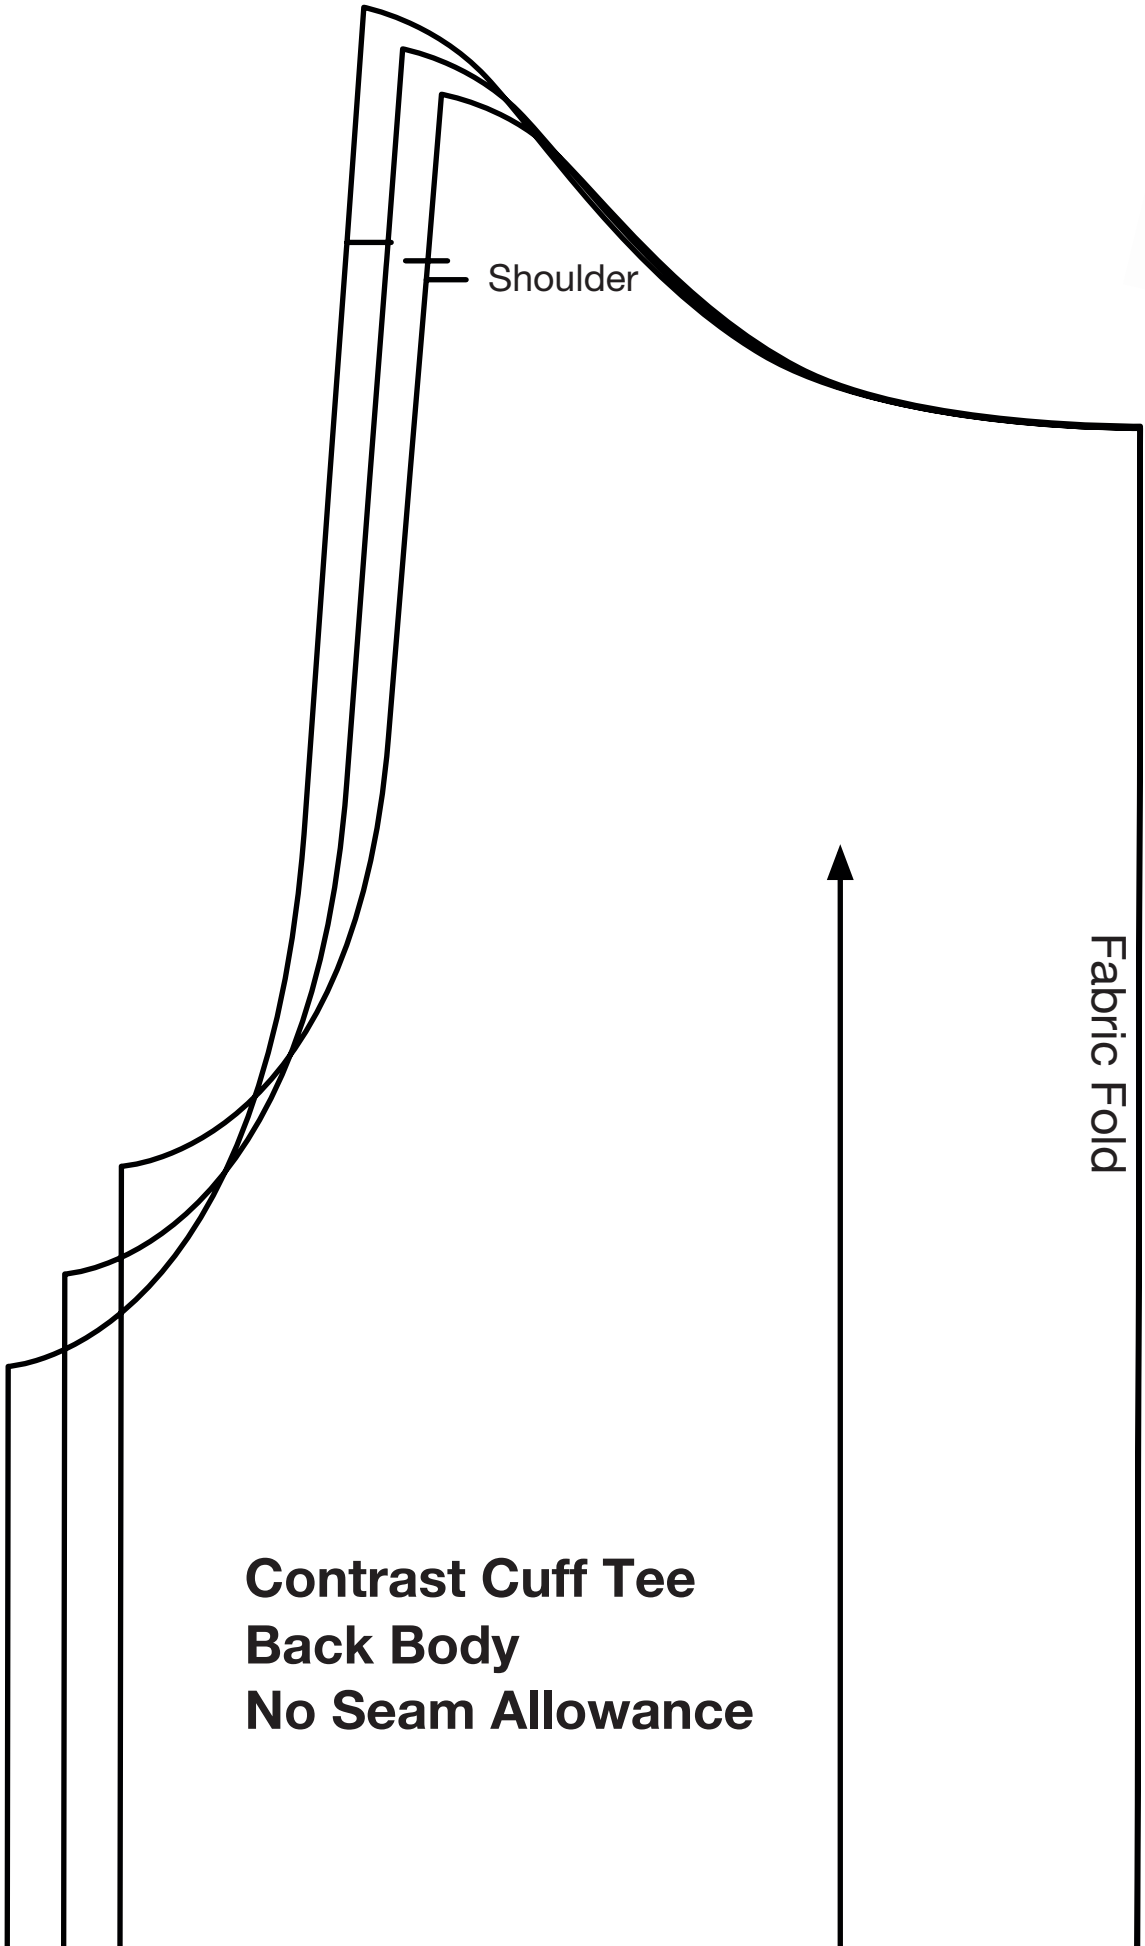

Contrast Cuff Tee

1

**Contrast Cuff Tee
Front Body
No Seam Allowance**

2

Shoulder

Fabric Fold

**Contrast Cuff Tee
Back Body
No Seam Allowance**

6-12m	1-2yr	2-3yr
Contrast Cuff Tee Back Neck Trim		
No Seam Allowance		

4

5

6-12m

1-2yr

2-3yr

Fabric Fold

**Contrast Cuff Tee
Bottom Trim
No Seam Allowance**

6

7

**Contrast Cuff Tee
Sleeves
No Seam Allowance**

8

6-12m	
1-2yr	
2-3yr	

**Contrast Cuff Tee
Front Neck Trim**

No Seam Allowance