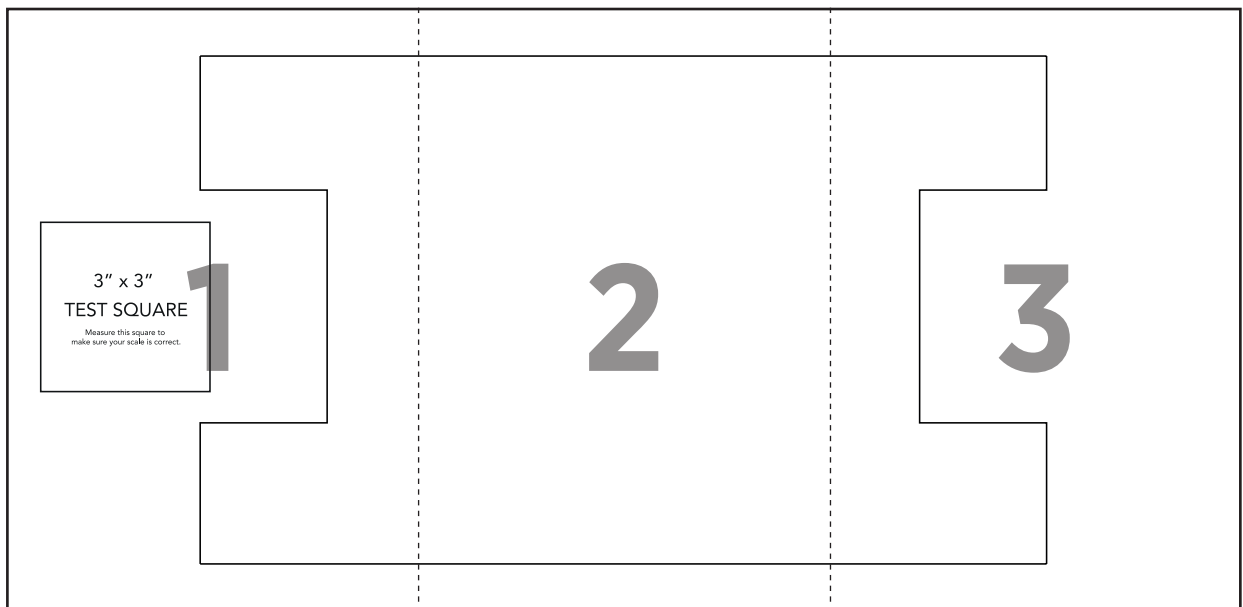

Cool kitty wash bag

1

3" x 3"
TEST SQUARE
Measure this square to
make sure your scale is correct.

2

3