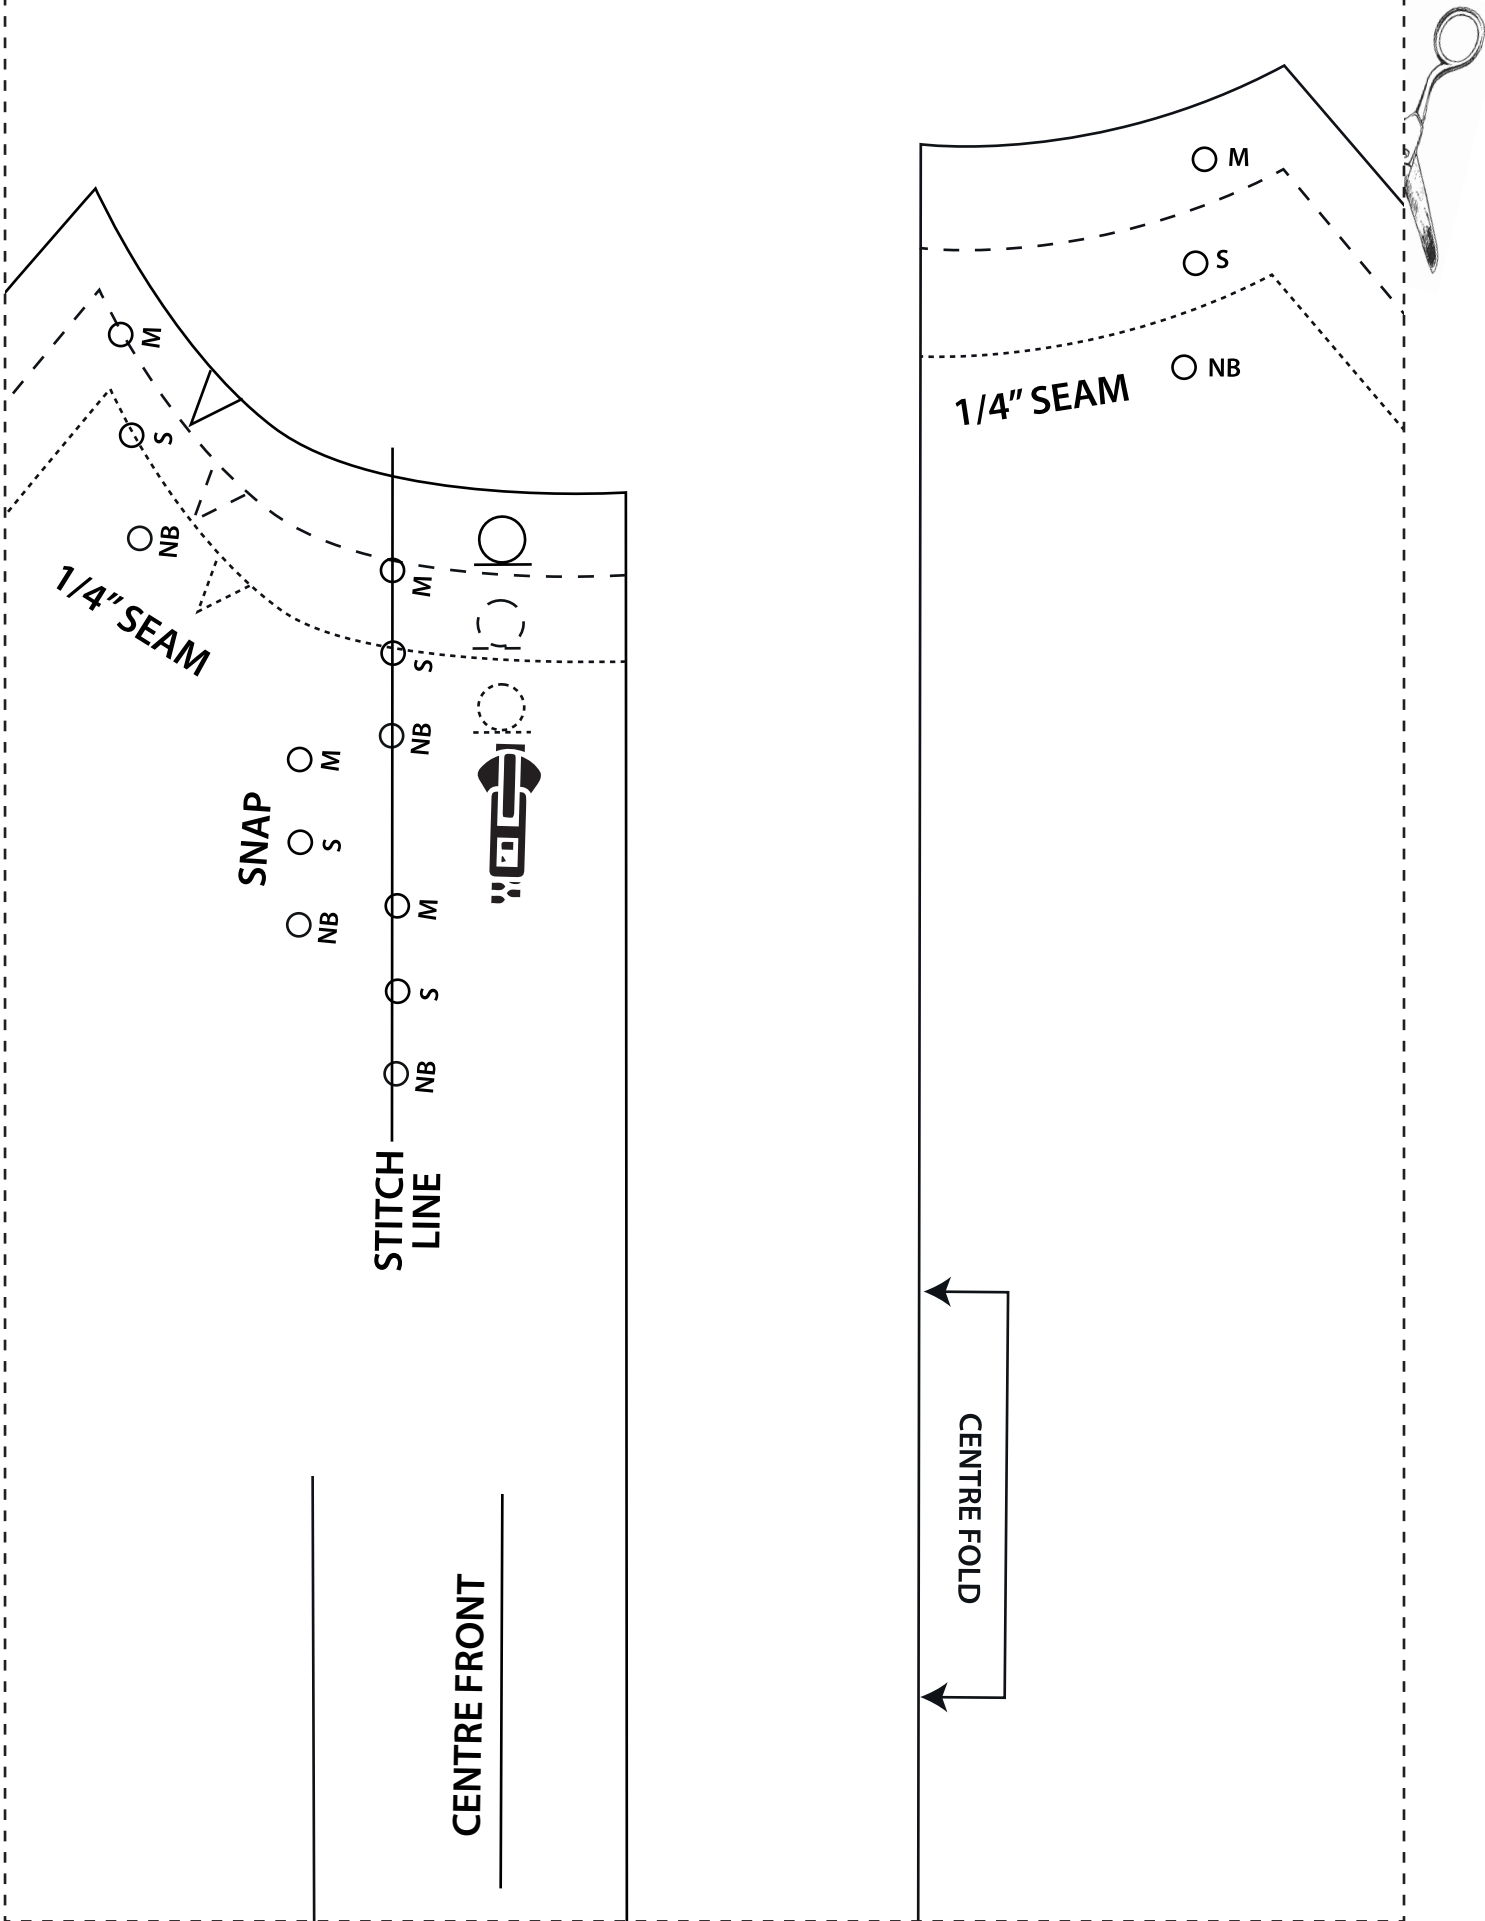

Snuggle sleep bag

1

Butterick
B5583

FRONT
Sizes NB/S/M
Cut 2

2

3

Butterick
B5583

BACK
Sizes NB/S/M
Cut 1 on fold

4

LENGTHEN OR SHORTEN HERE

5

GRAINLINE

6

LENGTHEN OR SHORTEN HERE

7

NB

Sizes NB/S/M

Cut 2

○
SNAP

GRAINLINE

9

3/4" SEAM CASING

NB

S

M

10

Butterick B5583

SLEEVE
Sizes NB/S/M
Cut 2

1/4" SEAM

LENGTHEN OR SHORTEN HERE

GRAINLINE