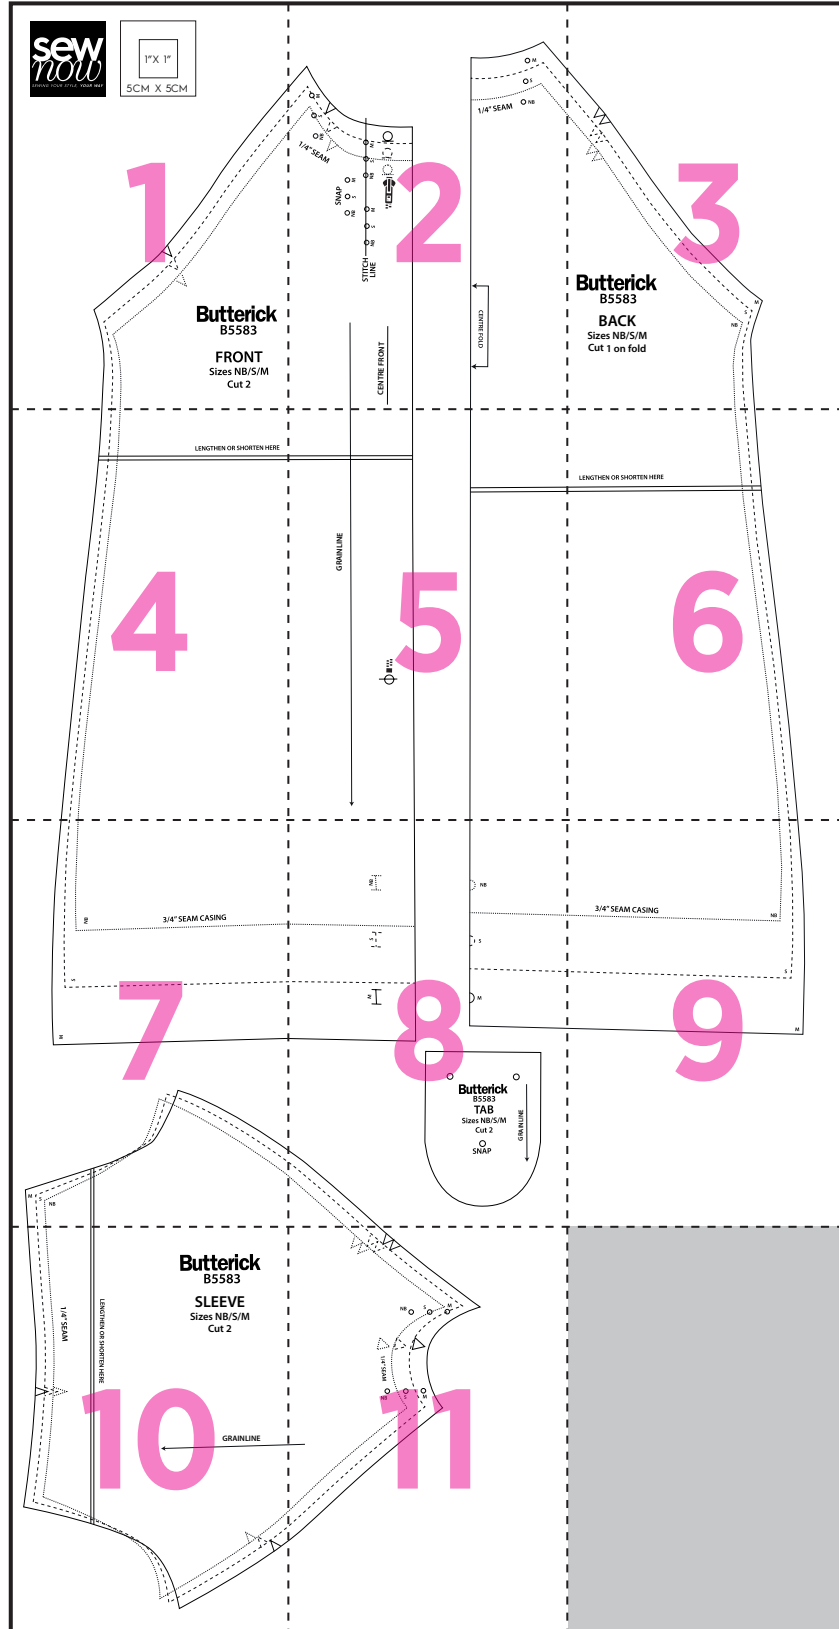

Snuggle sleep bag

1

Butterick
B5583

FRONT
Sizes NB/S/M
Cut 2

2

3

Butterick
B5583

BACK
Sizes NB/S/M
Cut 1 on fold

4

LENGTHEN OR SHORTEN HERE

5

GRAINLINE

6

LENGTHEN OR SHORTEN HERE

7

NB

Sizes NB/S/M

Cut 2

○
SNAP

GRAINLINE

9

3/4" SEAM CASING

NB

S

M

10

Butterick B5583

SLEEVE
Sizes NB/S/M
Cut 2

1/4" SEAM

LENGTHEN OR SHORTEN HERE

GRAINLINE