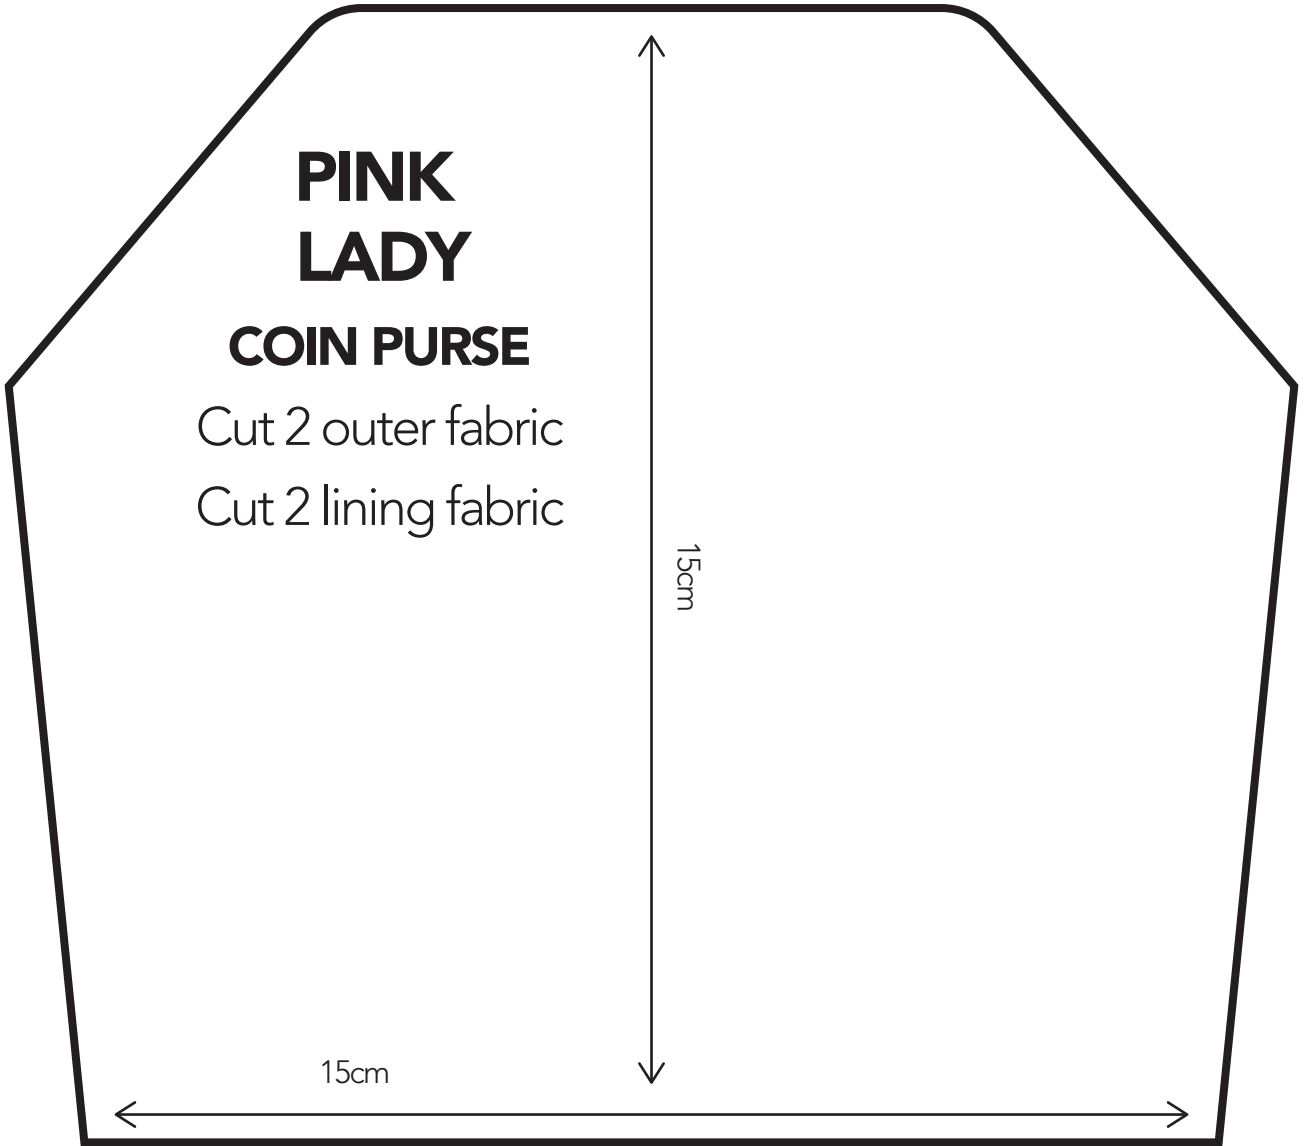

Pink lady set

1

**PINK
LADY**

COIN PURSE

Cut 2 outer fabric

Cut 2 lining fabric

2

36cm

ig piece

ter fabric

ng fabric

4

**PINK LADY
CLUTCH BAG**

Flap

Cut 1 main outer fabric

Cut 1 lining

32cm

4cm

16cm

Approximate mag

fastening placem

5

3

gnetic

hent

6

4cm

**PINK LADY
CLUTCH BAG**

Zipped pocket lining

Cut 2 plain lining

16cm