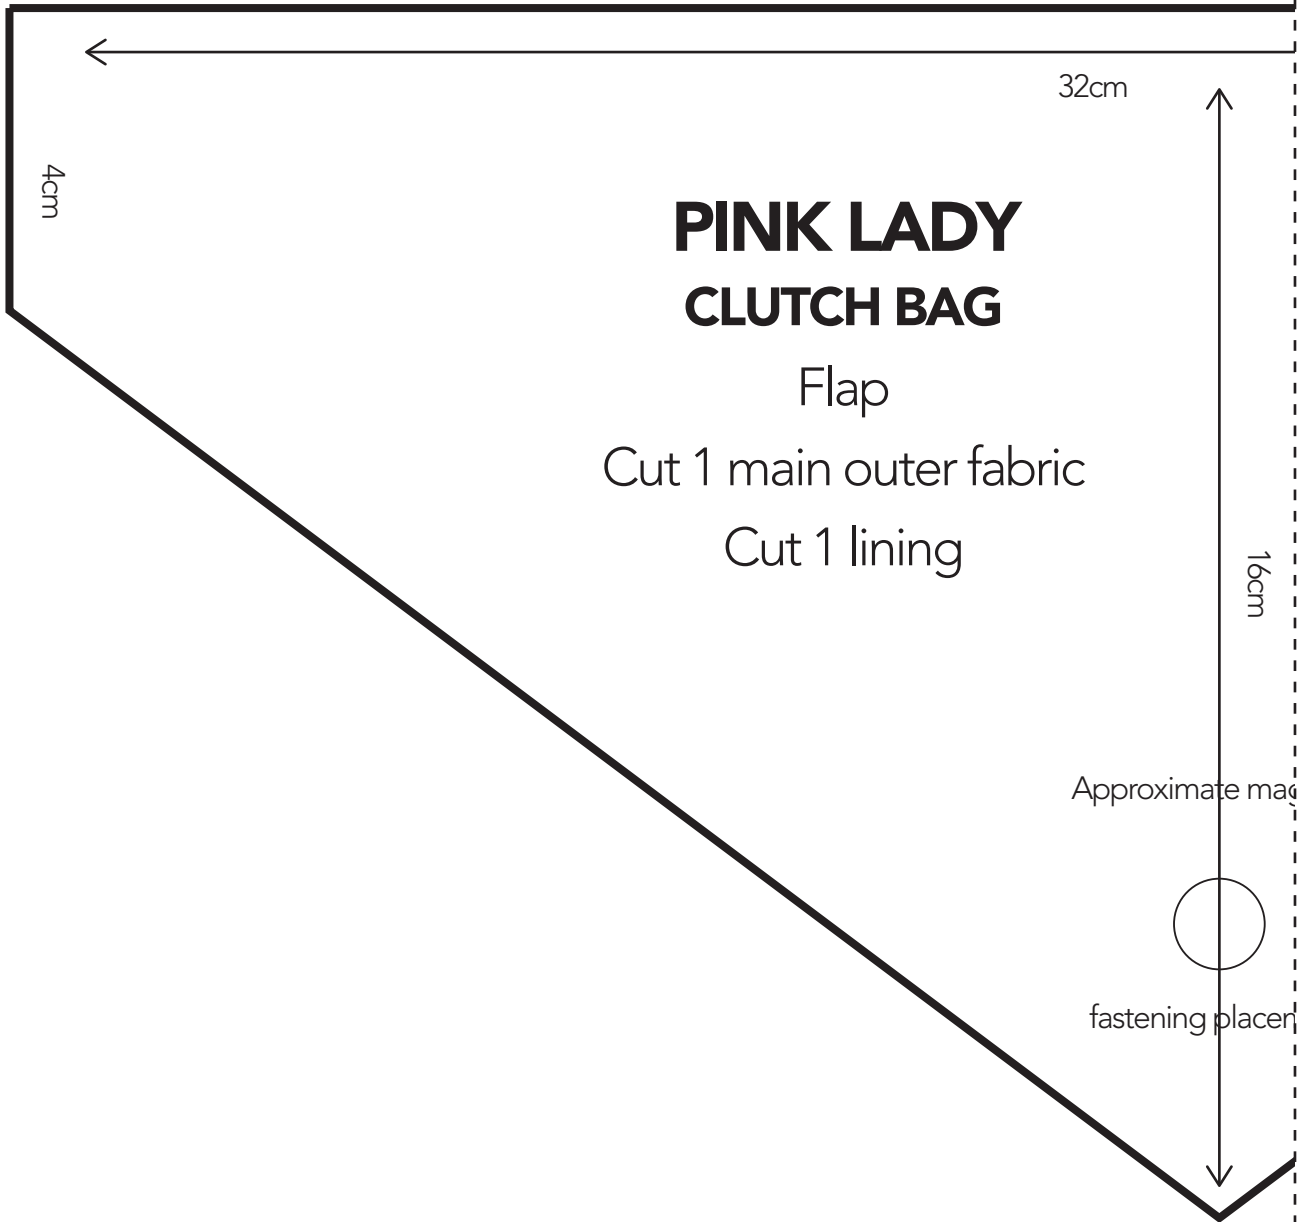

Pink lady set

1

**PINK
LADY**

COIN PURSE

Cut 2 outer fabric

Cut 2 lining fabric

2

36cm

ig piece

ter fabric

ng fabric

4

**PINK LADY
CLUTCH BAG**

Flap

Cut 1 main outer fabric

Cut 1 lining

32cm

4cm

16cm

Approximate mag

fastening placem

5

3

gnetic

hent

6

4cm

**PINK LADY
CLUTCH BAG**

Zipped pocket lining

Cut 2 plain lining

16cm