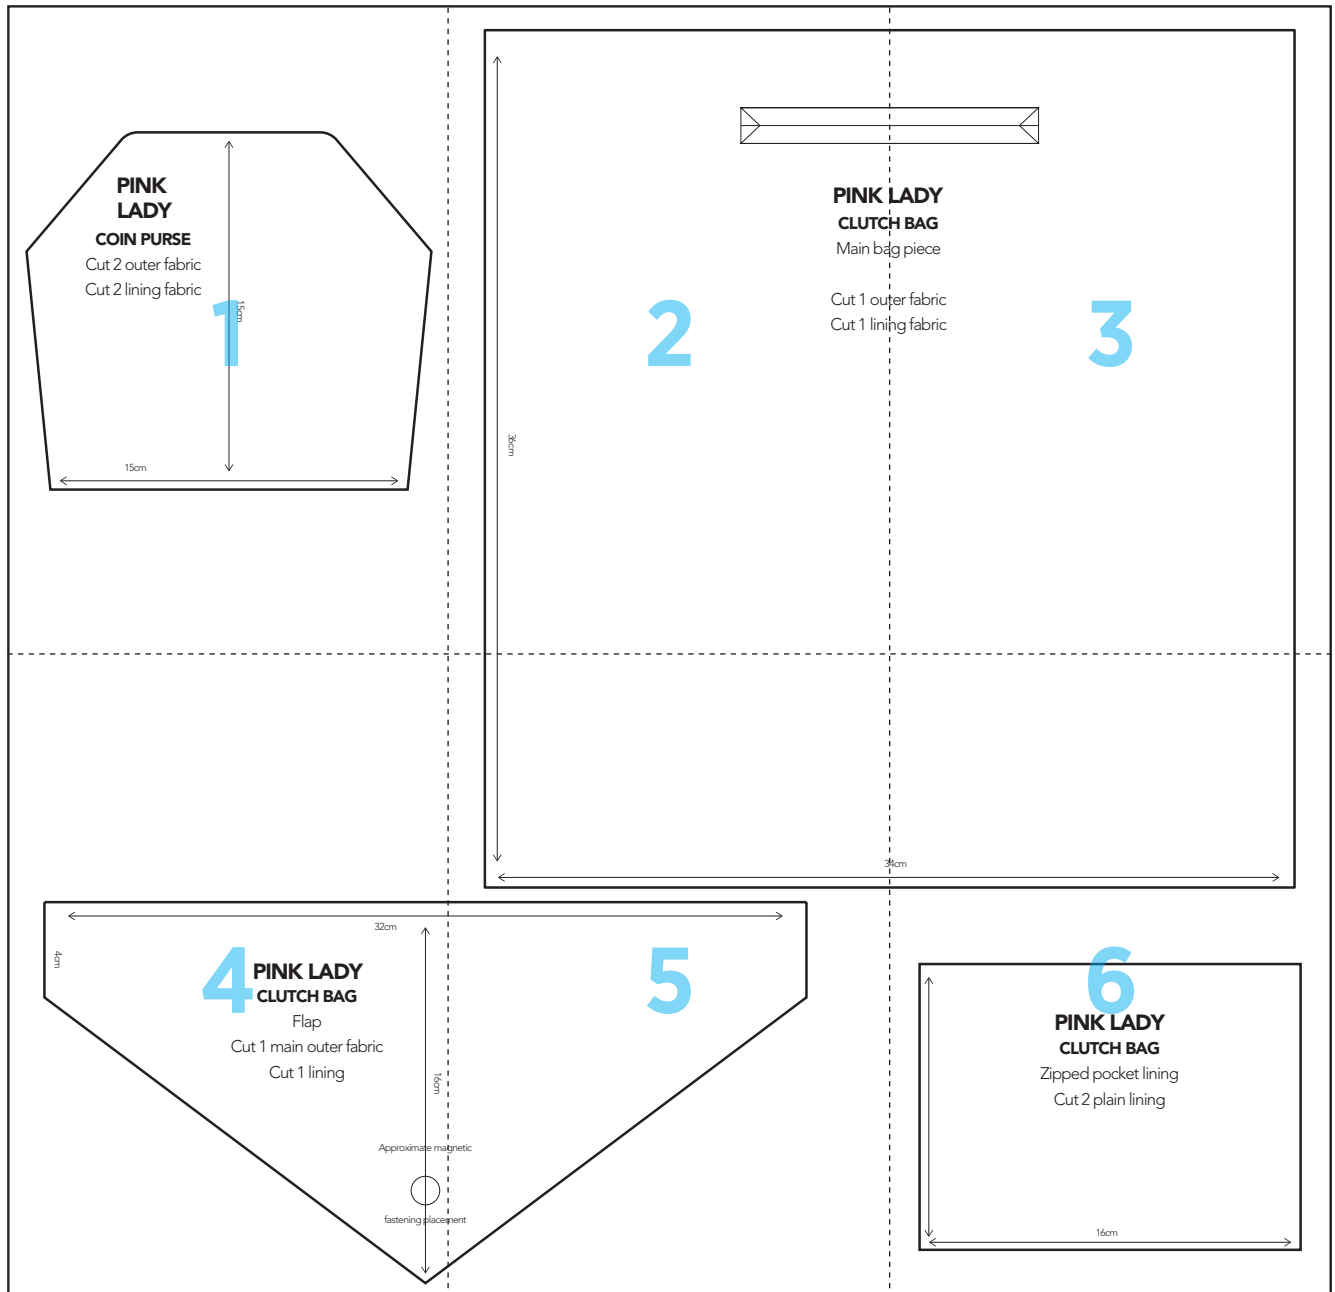

Pink lady set

1

**PINK
LADY**

COIN PURSE

Cut 2 outer fabric

Cut 2 lining fabric

2

36cm

ig piece

ter fabric

ng fabric

4

**PINK LADY
CLUTCH BAG**

Flap

Cut 1 main outer fabric

Cut 1 lining

32cm

4cm

16cm

Approximate mag

fastening placem

5

3

gnetic

hent

6

4cm

**PINK LADY
CLUTCH BAG**

Zipped pocket lining

Cut 2 plain lining

16cm