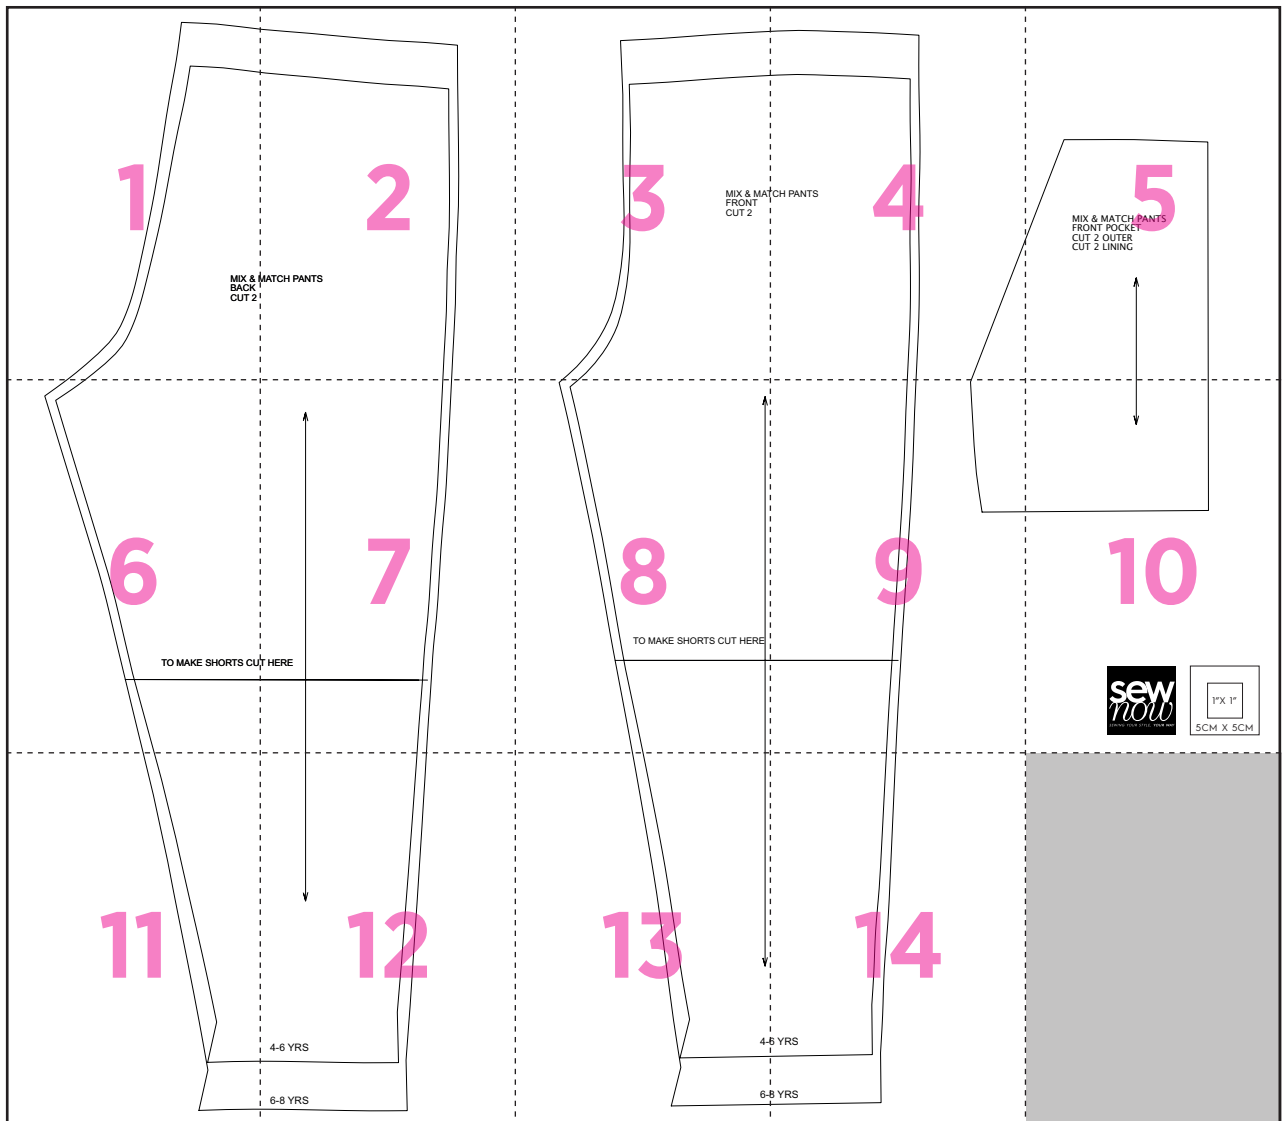

# KID'S MIX & MATCH TROUSERS

1

MIX & M  
BACK  
CUT 2

2

MATCH PANTS

3

MIX & MAT  
FRONT  
CUT 2

4

CH PANTS

5

MIX & MATCH PANTS  
FRONT POCKET  
CUT 2 OUTER  
CUT 2 LINING

6

TO MAKE SHORTS CUT

7

CUT HERE

8

TO MAKE SHORTS CUT HERE

10

11

12

4-6 YRS

6-8 YRS

13

4-0

6-0

14

5 YRS

3 YRS