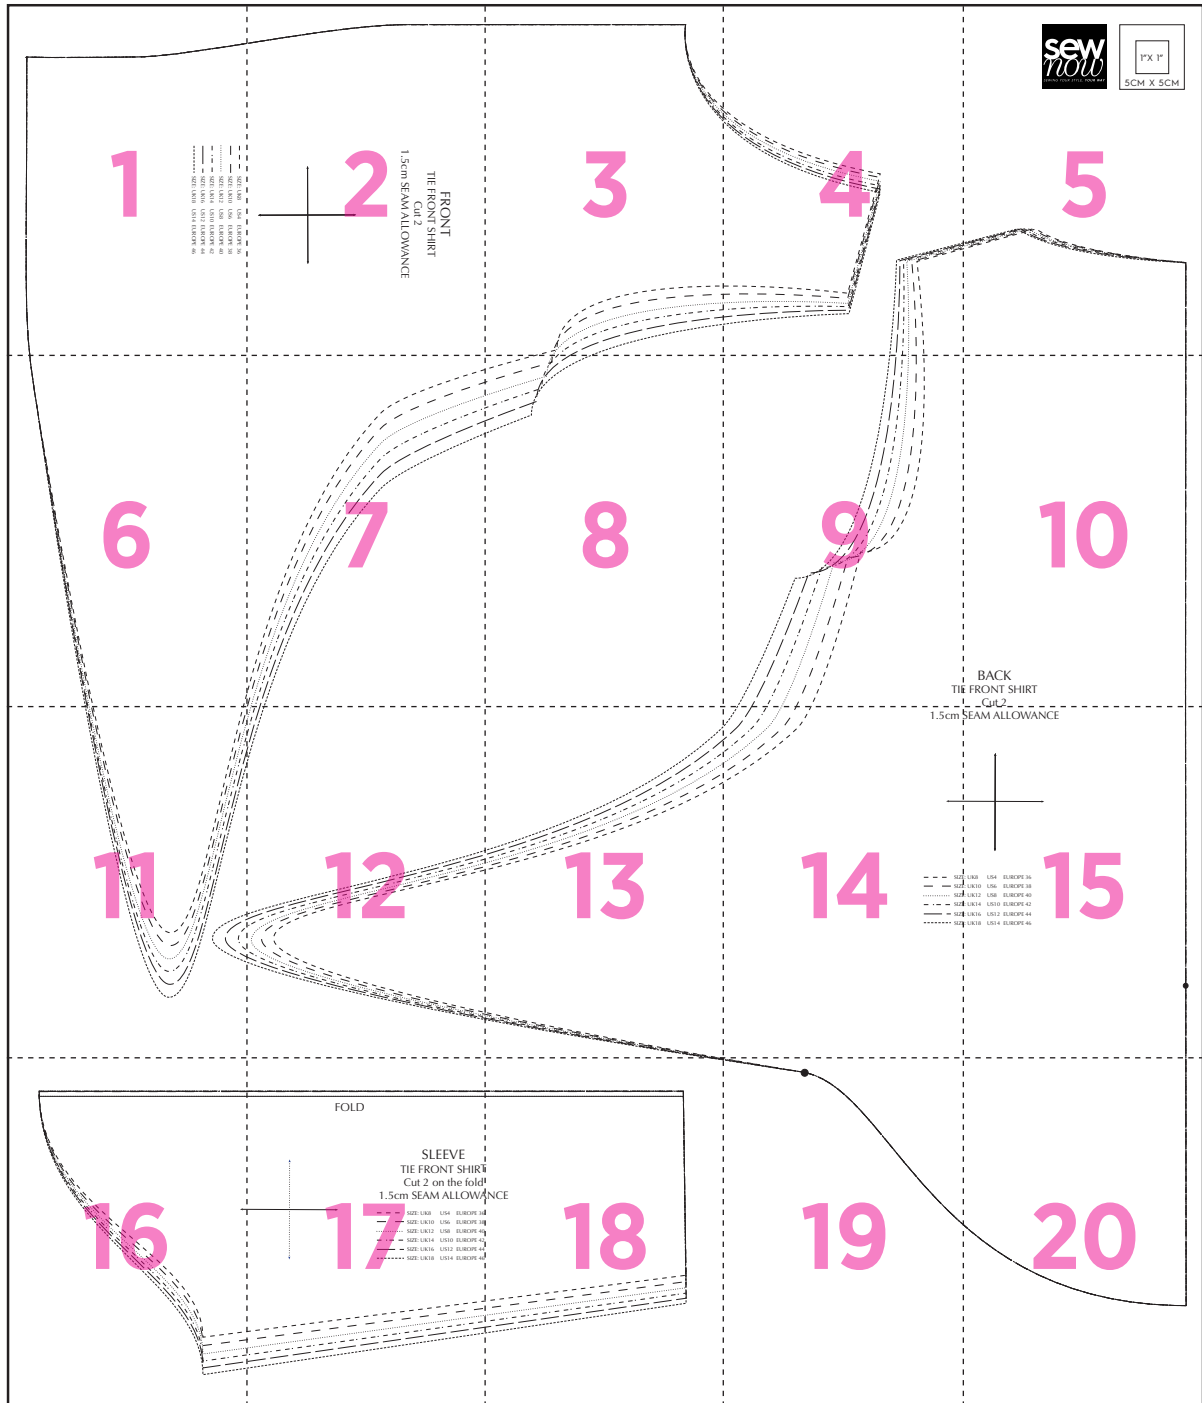

PASTEL POP TIE TOP

— — —	SIZE: UK8	US4	EUROPE 36
— — —	SIZE: UK10	US6	EUROPE 38
.....	SIZE: UK12	US8	EUROPE 40
— . — —	SIZE: UK14	US10	EUROPE 42
— — —	SIZE: UK16	US12	EUROPE 44
-----	SIZE: UK18	US14	EUROPE 46

1

2

FRONT
TIE FRONT SHIRT
Cut 2
1.5cm SEAM ALLOWANCE

3

4

5

6

7

1.5cm

- - - - - SIZE
- — — — SIZE
- SIZE
- . - . - SIZE
- — SIZE
- - - - - SIZE

15 SEAM ALLOWANCE

: UK8	US4	EUROPE 36
: UK10	US6	EUROPE 38
: UK12	US8	EUROPE 40
: UK14	US10	EUROPE 42
: UK16	US12	EUROPE 44
: UK18	US14	EUROPE 46

16

FOLD

SLEEVE TIE FRONT SHIRT

Cut 2 on the fold
1.5cm SEAM ALLOWANCE

---	---	---	SIZE: UK8	US4	EUROPE 36
—	—	—	SIZE: UK10	US6	EUROPE 38
.....	SIZE: UK12	US8	EUROPE 40
- - -	- - -	- - -	SIZE: UK14	US10	EUROPE 42
— — —	— — —	— — —	SIZE: UK16	US12	EUROPE 44
-----	-----	-----	SIZE: UK18	US14	EUROPE 46