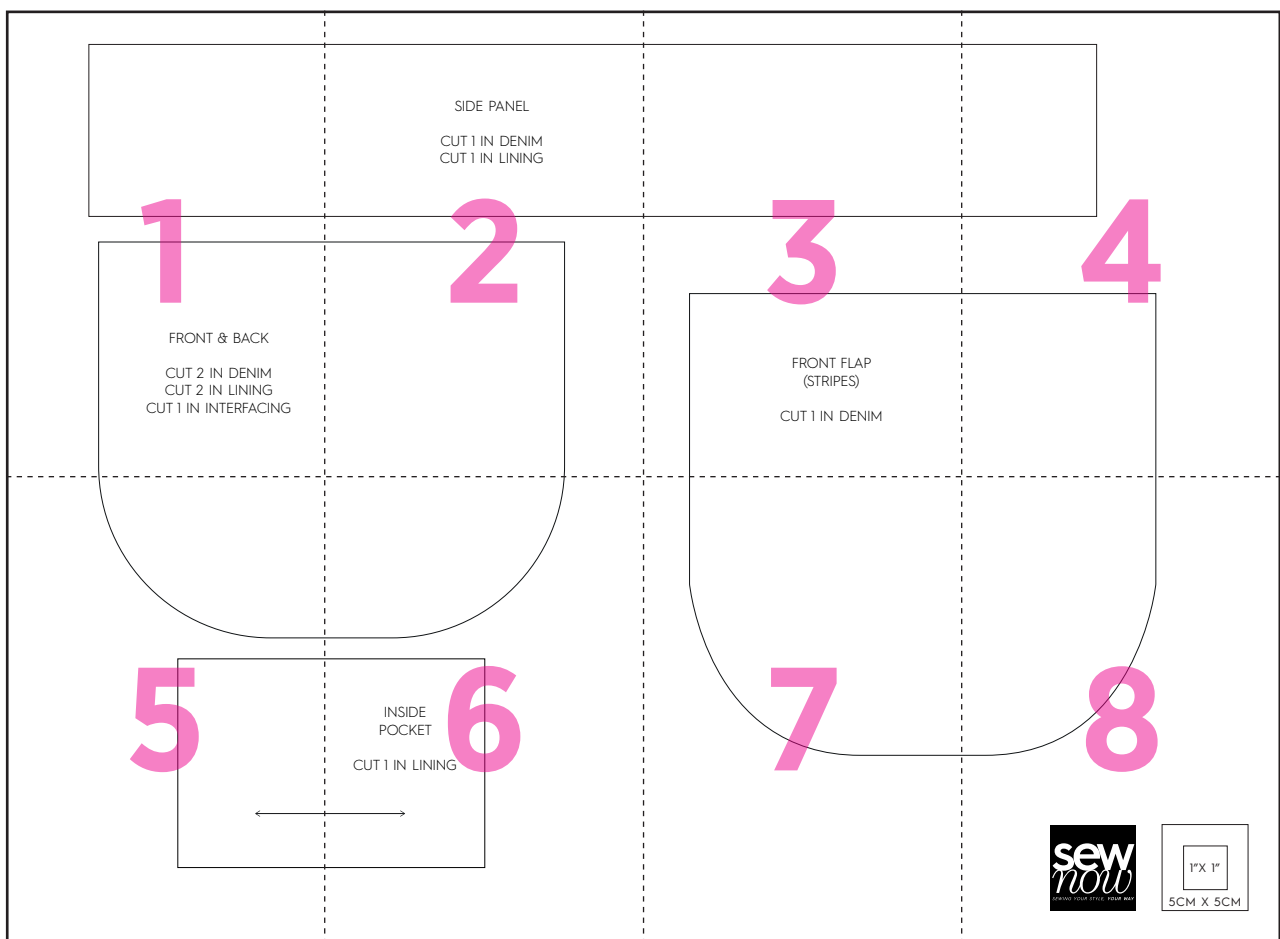

BRIGHT STRIPE SADDLE BAG

1

2

SIDE PANEL

CUT 1 IN DENIM
CUT 1 IN LINING

3

FRONT FLAP
(STRIPES)
CUT 1 IN DENIM

4

5

6

INSIDE
POCKET

CUT 1 IN LINING

7

8