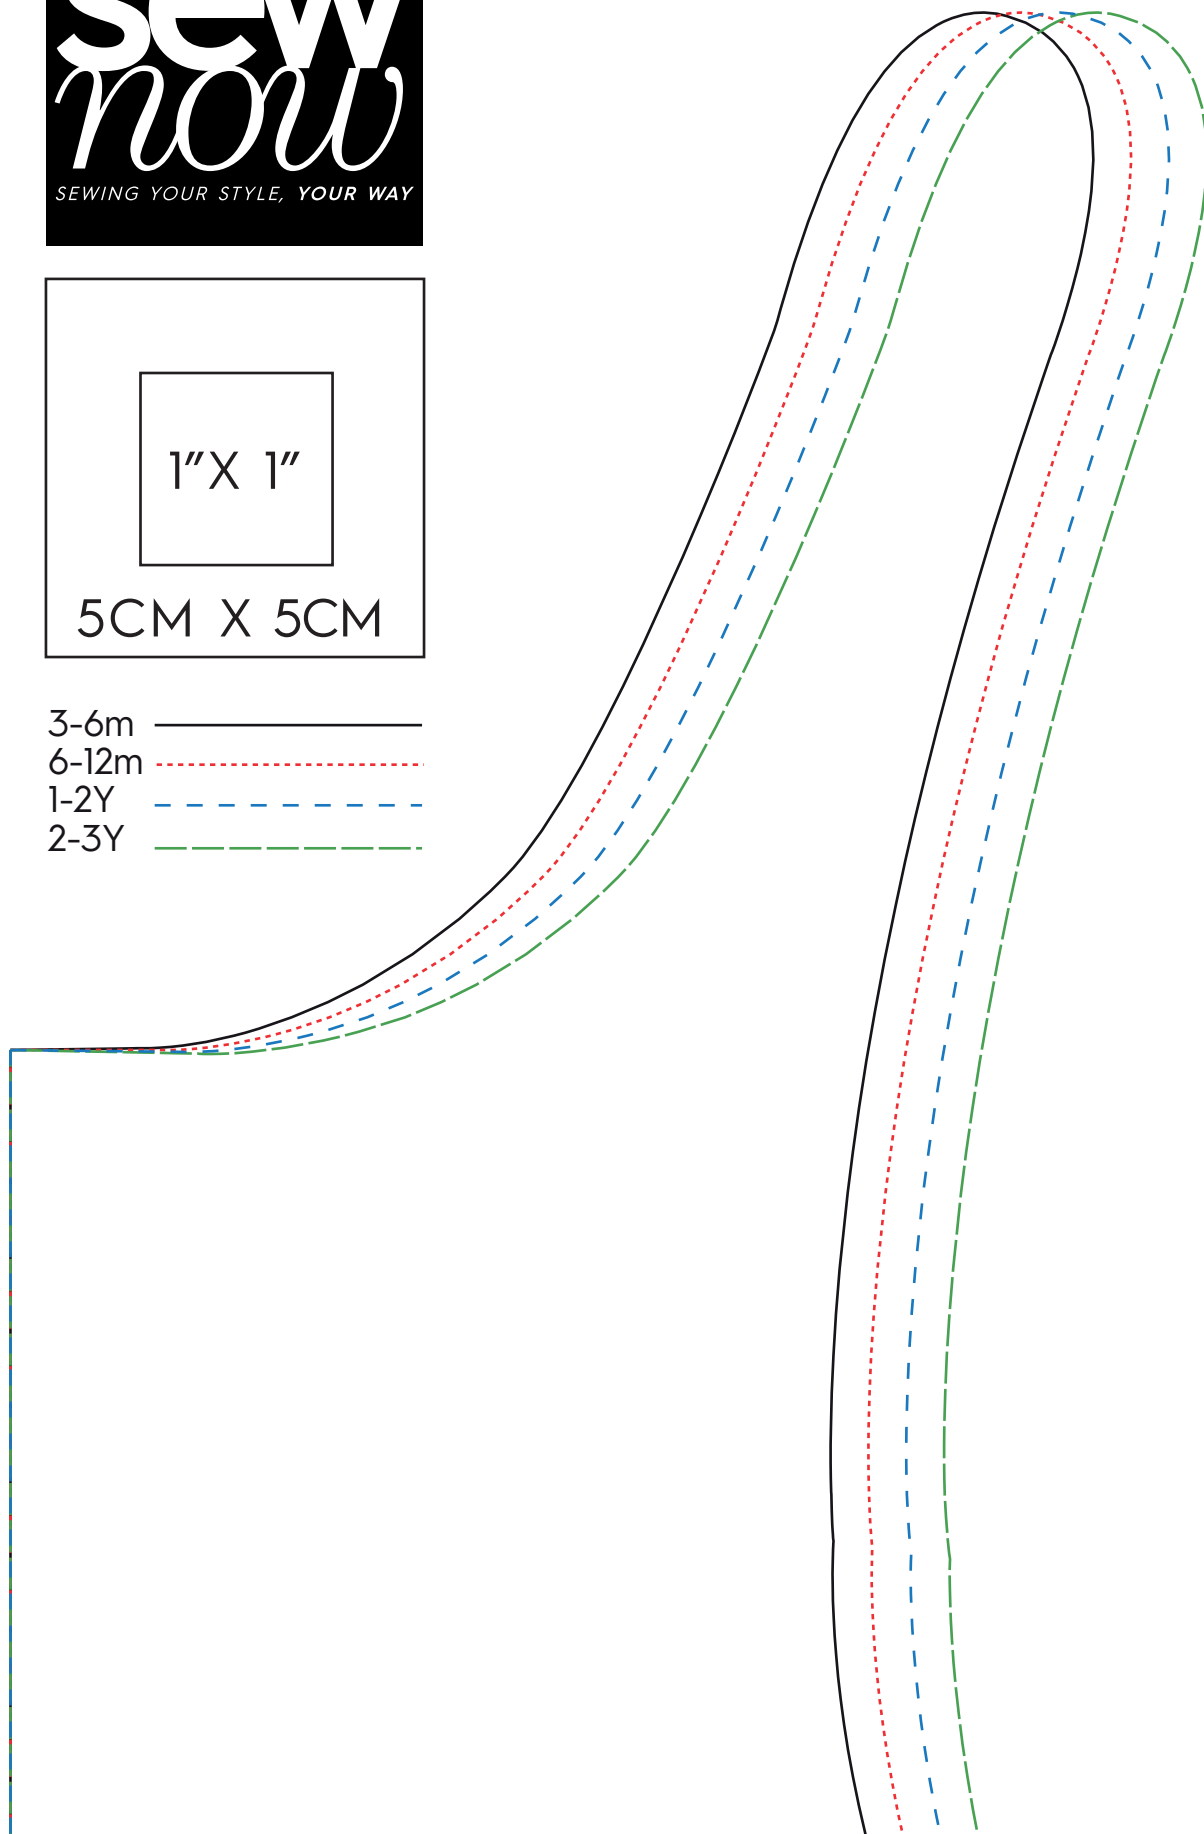

Baby romper

1

- 3-6m —————
- 6-12m - - - - -
- 1-2Y - - - - -
- 2-3Y - - - - -

2

3

4

5

CB

FOLD

BABY ROMPER BACK

GRAIN LINE

6

CF

FOLD

BABY ROMPER FRONT

GRAIN LINE

7

CB

FOLD

GRAIN LINE

BABY ROMPER BACK FACING

8

CF

FOLD

GRAIN LINE

BABY
ROMPER
FRONT
FACING

9

10

11

BABY
ROMPER
LARGE STAR

12

13