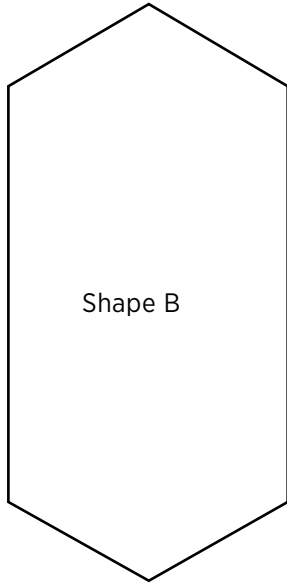

QuiltNow TEMPLATES

Download
templates for
all projects from
www.quiltnow.co.uk

SHOWN AT
100%

20

TECHNIQUE FOCUS
SUNSHINE PILLOW

Shape B

Shape A

Shape D

Shape E

Shape F/G

52

TRUE BLUE
PENCIL POINTS