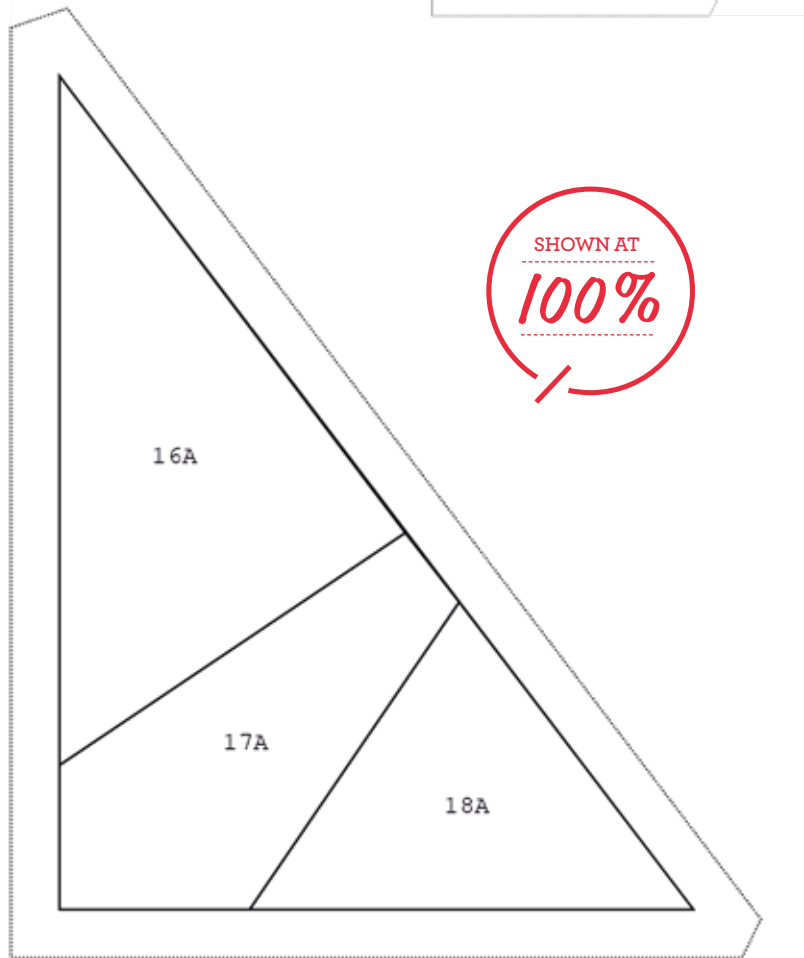

QuiltNow TEMPLATES

Zen piece
Page 62

Combined template diagram

QuiltNow TEMPLATES

SHOWN AT
100%