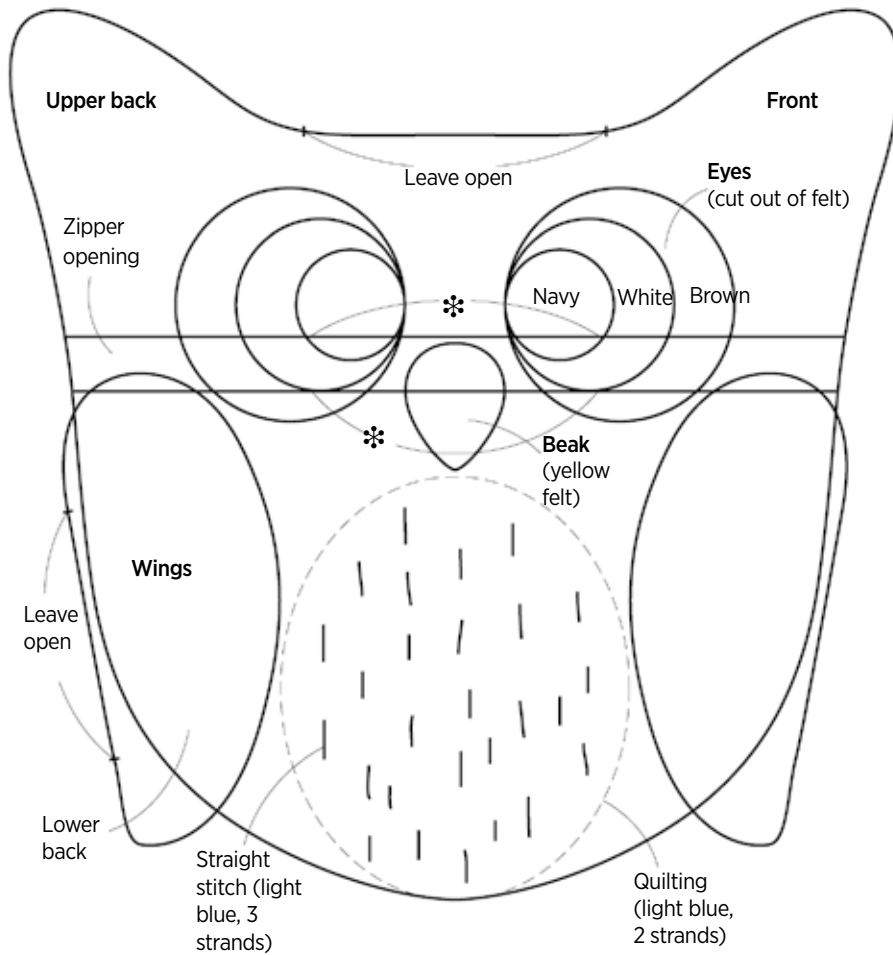

QuiltNow TEMPLATES

*Owl coin purse
Page 51*

* = Leave open to turn right side out

QuiltNow TEMPLATES

Eyes
Make 2

Covered button
(do not add
seam allowance)

Wings