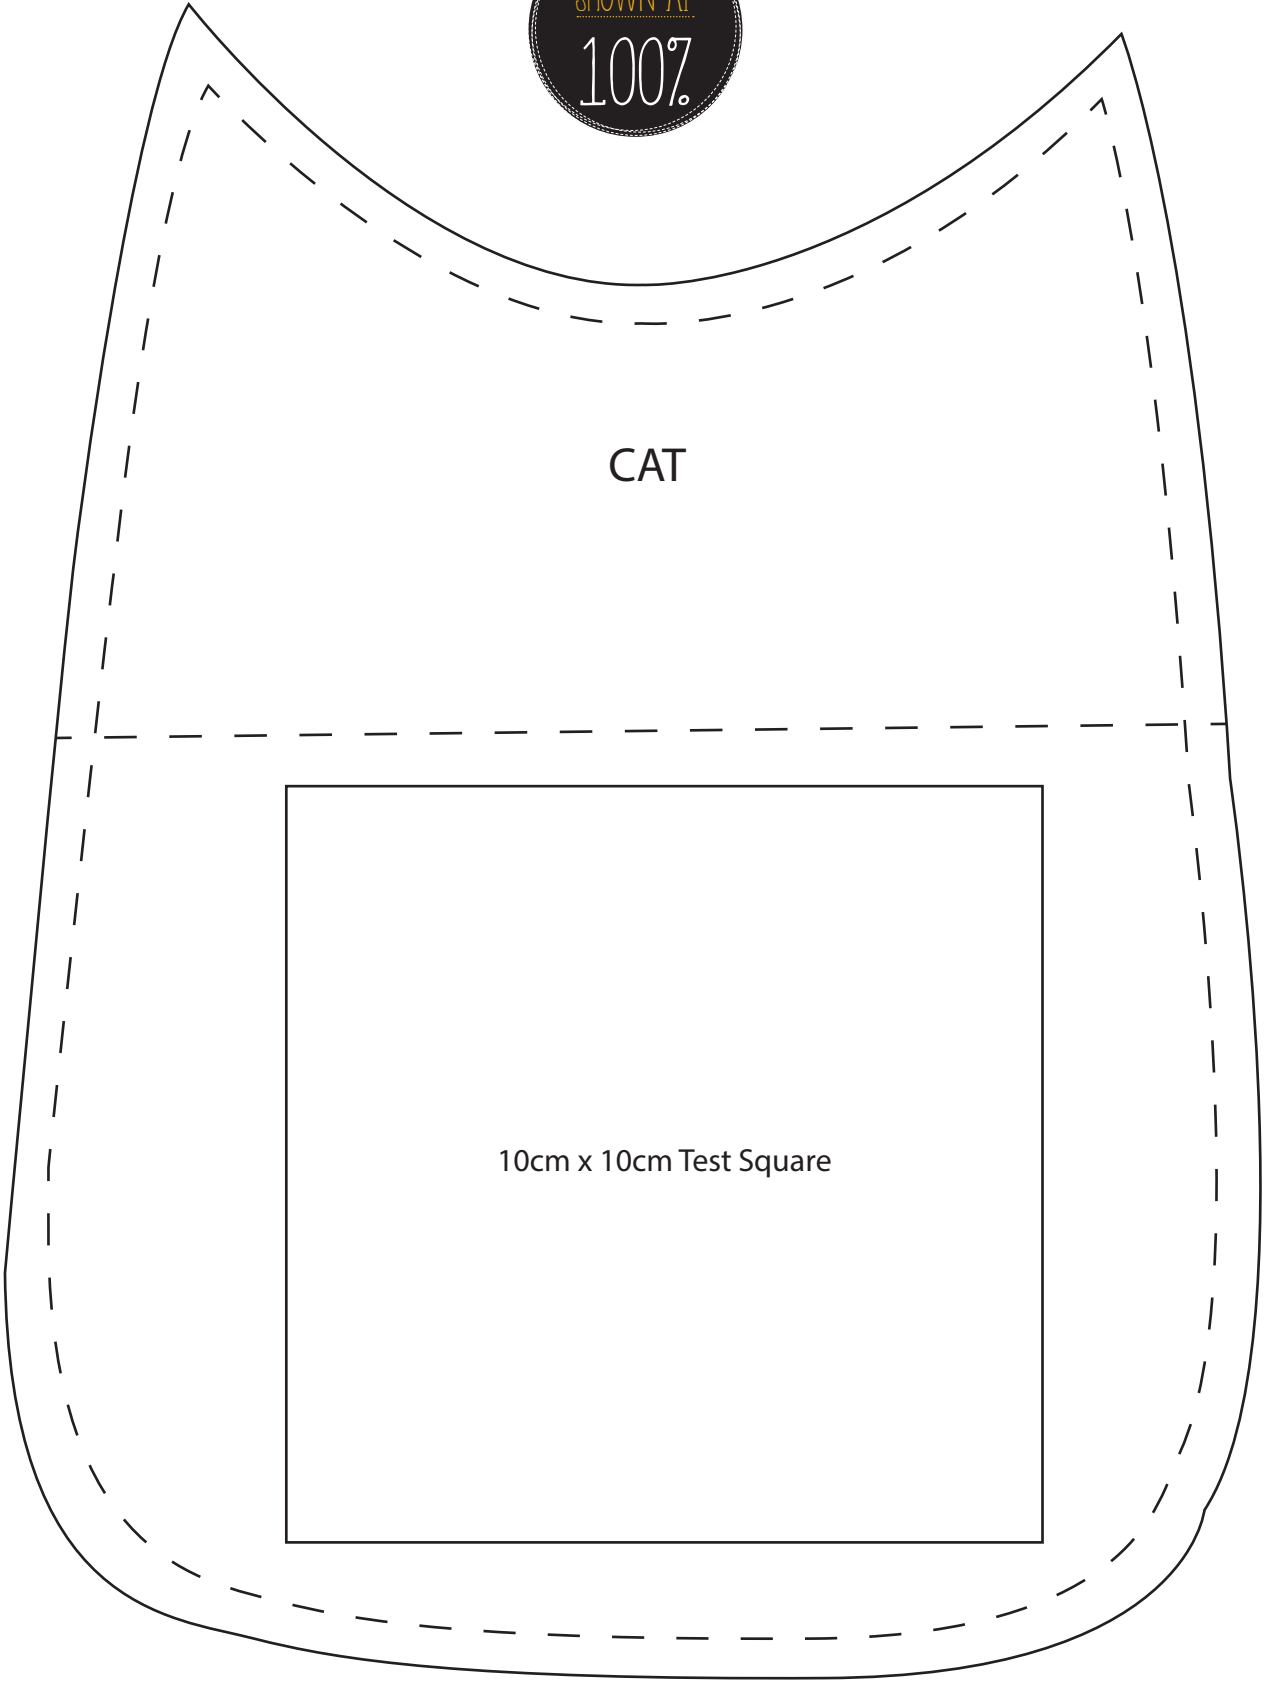

QuiltNow TEMPLATES

SHOWN AT
100%

CAT

10cm x 10cm Test Square

QuiltNow TEMPLATES