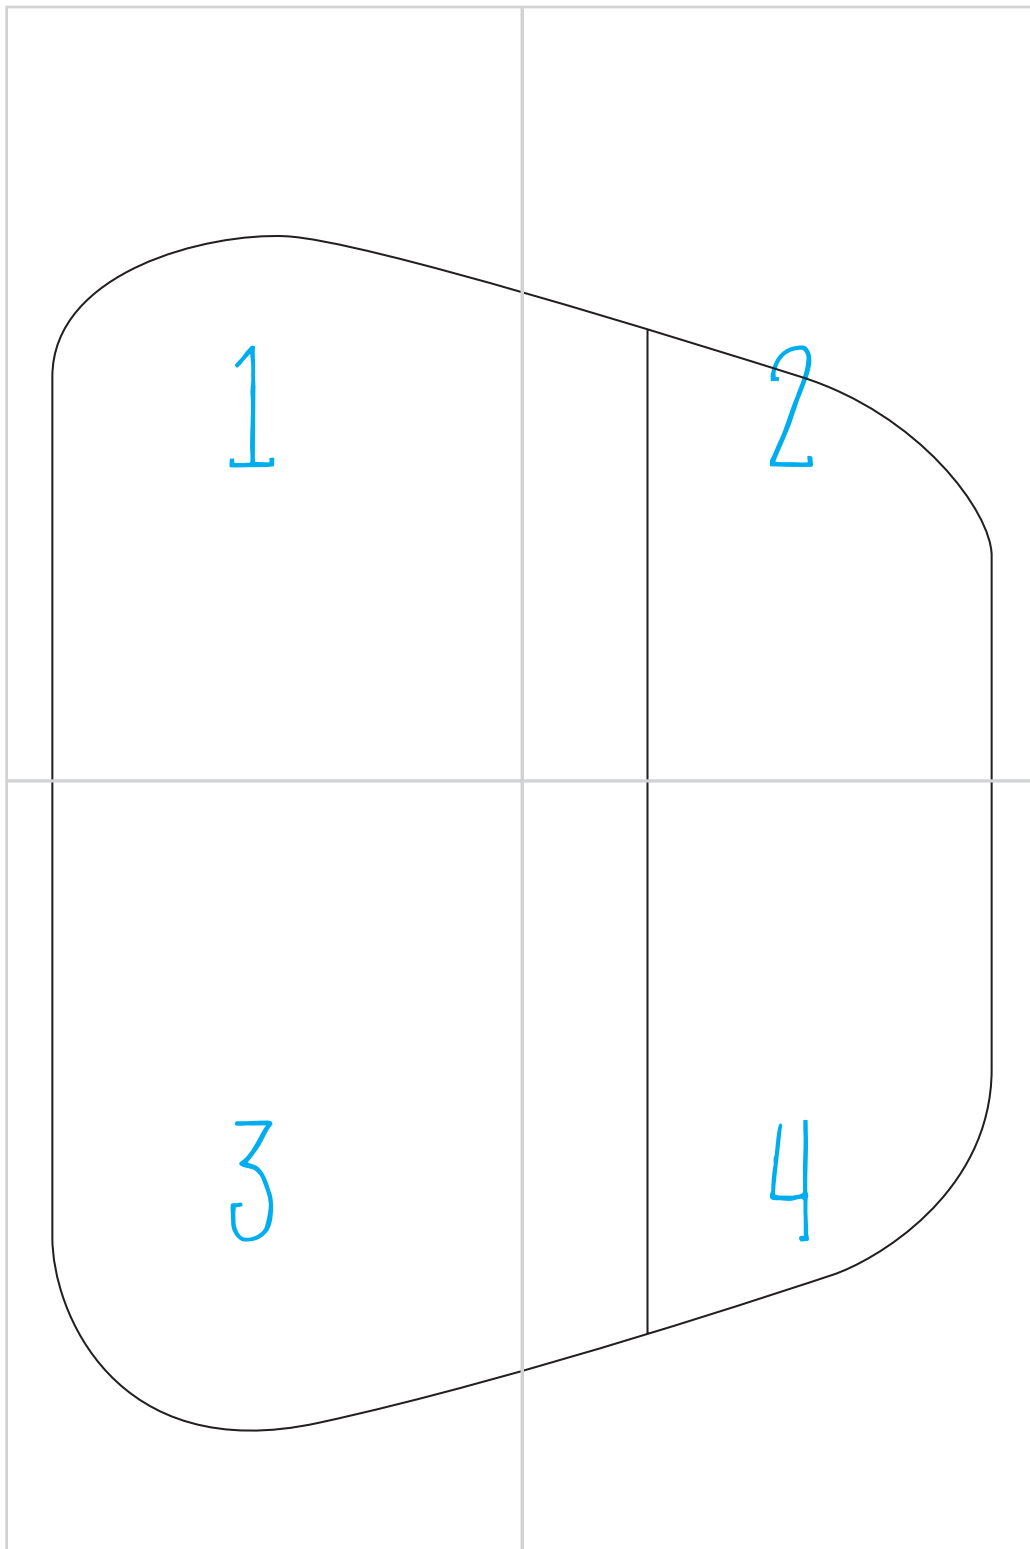

SEA GLASS BABY BAG

1

44.5CM ACROSS WIDEST PART
35CM HEIGHT

2

44.5CM ACROSS WIDEST PART
35CM HEIGHT

3

44.5CM ACROSS WIDEST PART
35CM HEIGHT

4

44.5CM ACROSS WIDEST PART
35CM HEIGHT

INNER ELASTIC TOP POCKET

1

CUT & FOLD

PLEAT

2