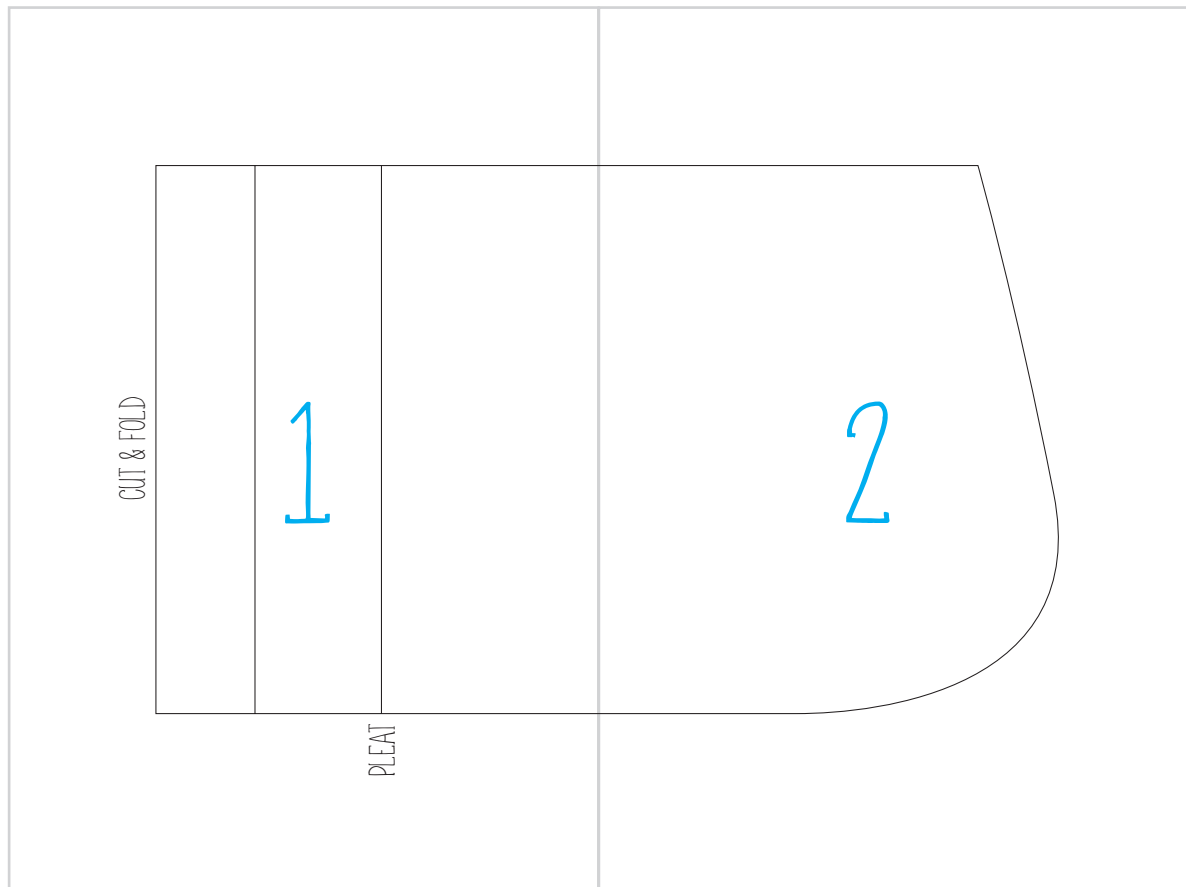

SEA GLASS BABY BAG

1

44.5CM ACROSS WIDEST PART
35CM HEIGHT

2

44.5CM ACROSS WIDEST PART
35CM HEIGHT

3

44.5CM ACROSS WIDEST PART
35CM HEIGHT

4

44.5CM ACROSS WIDEST PART
35CM HEIGHT

INNER ELASTIC TOP POCKET

1

CUT & FOLD

PLEAT

2