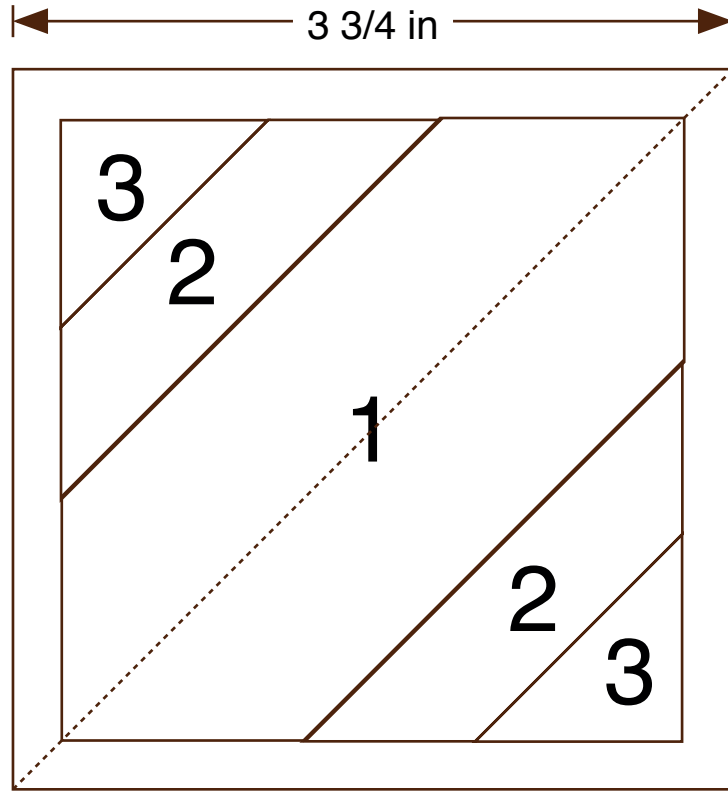

4½" square with 3½"-radius quarter circle removed

Page 87

BLOCK OF THE MONTH

*SHOWN AT ACTUAL SIZE

Page 53

HEXIE STARS CUSHION

*SHOWN AT ACTUAL SIZE

Page 16

COASTERS

*SHOWN AT ACTUAL SIZE

Page 68
INTO THE DEEP
*SHOWN AT ACTUAL SIZE

Eclipse Quilt Piecing/Cutting Templates
Print at full size (no scale)

Page 21

ECLIPSE QUILT
*SHOWN AT ACTUAL SIZE

Pattern by Sharon McConnell, Color Girl Quilts

Eclipse Quilt Piecing/Cutting Templates
Print at full size (no scale)

Page 57

MOUNTAIN PEAKS QUILT

*ENLARGE BY 200%

Page 28

GINGHAM BASKETS

*SHOWN AT ACTUAL SIZE