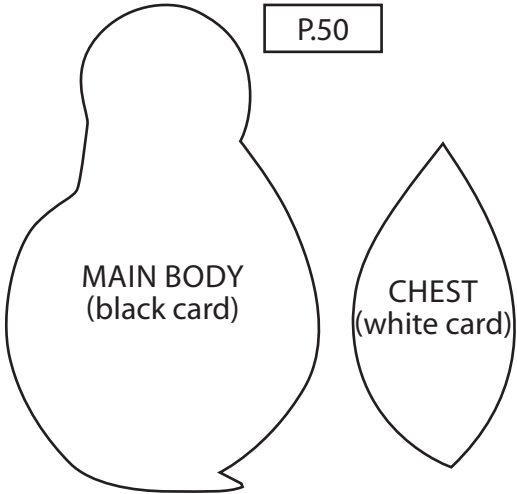

HAPPY CHRISTMAS CARD

P.50

EYE
(white card,
coloured black eye)

FEET & NOSE
(both orange card)