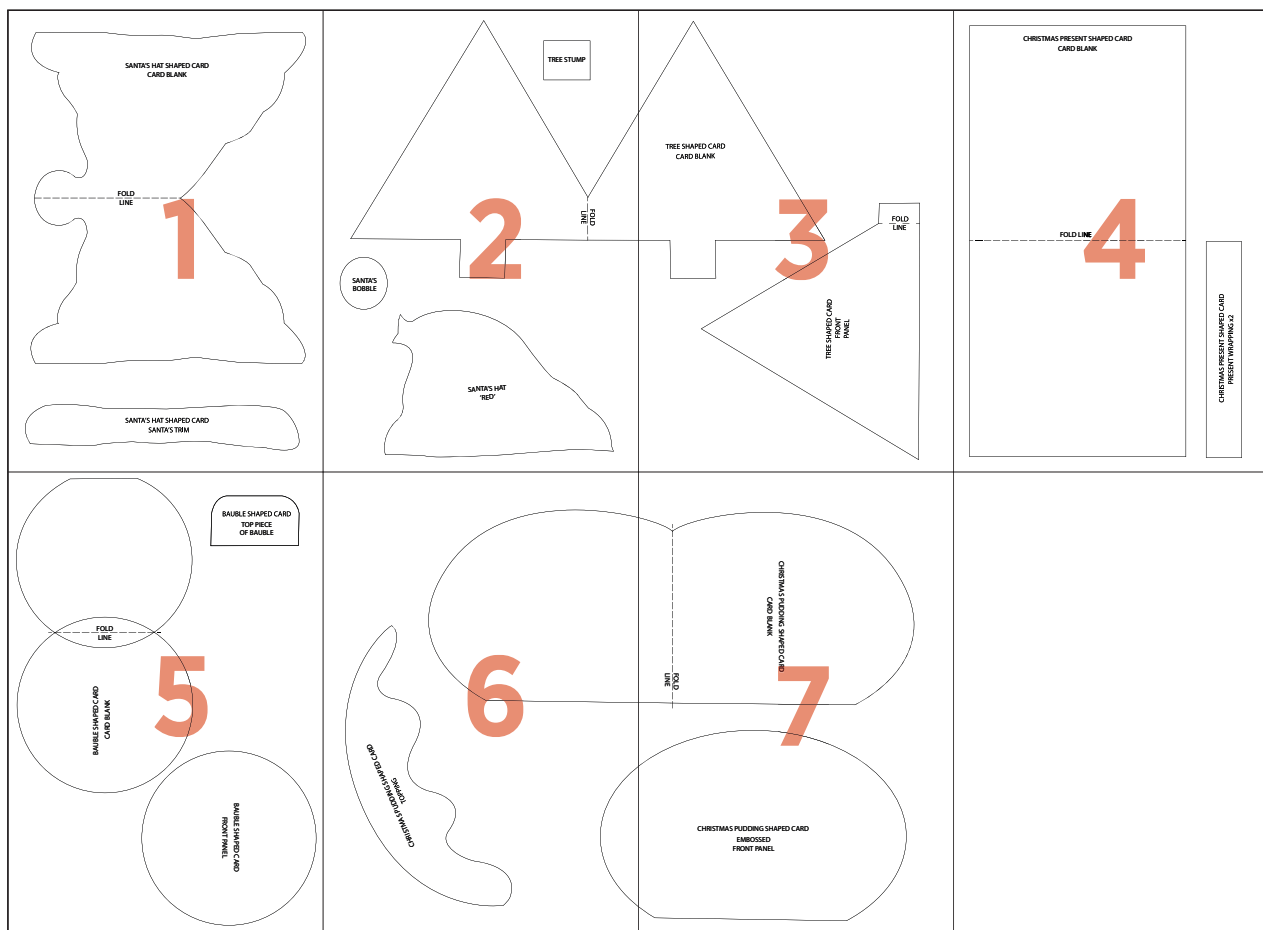

# Seasonal Shapes

by Kirsty Maluga

1

SANTA'S HAT SHAPED CARD  
CARD BLANK

FOLD  
LINE

SANTA'S HAT SHAPED CARD  
SANTA'S TRIM

2

3

TREE SHAPED CARD  
CARD BLANK

FOLD  
LINE

TREE SHAPED CARD  
FRONT  
PANEL

4

CHRISTMAS PRESENT SHAPED CARD  
CARD BLANK

FOLD LINE

CHRISTMAS PRESENT SHAPED CARD  
PRESENT WRAPPING x2

**5**

6

CHRISTMAS PUDDING SHAPED CARD

7

CHRISTMAS PUDDING SHAPED CARD  
CARD BLANK

FOLD  
LINE

CHRISTMAS PUDDING SHAPED CARD  
EMBOSSED  
FRONT PANEL