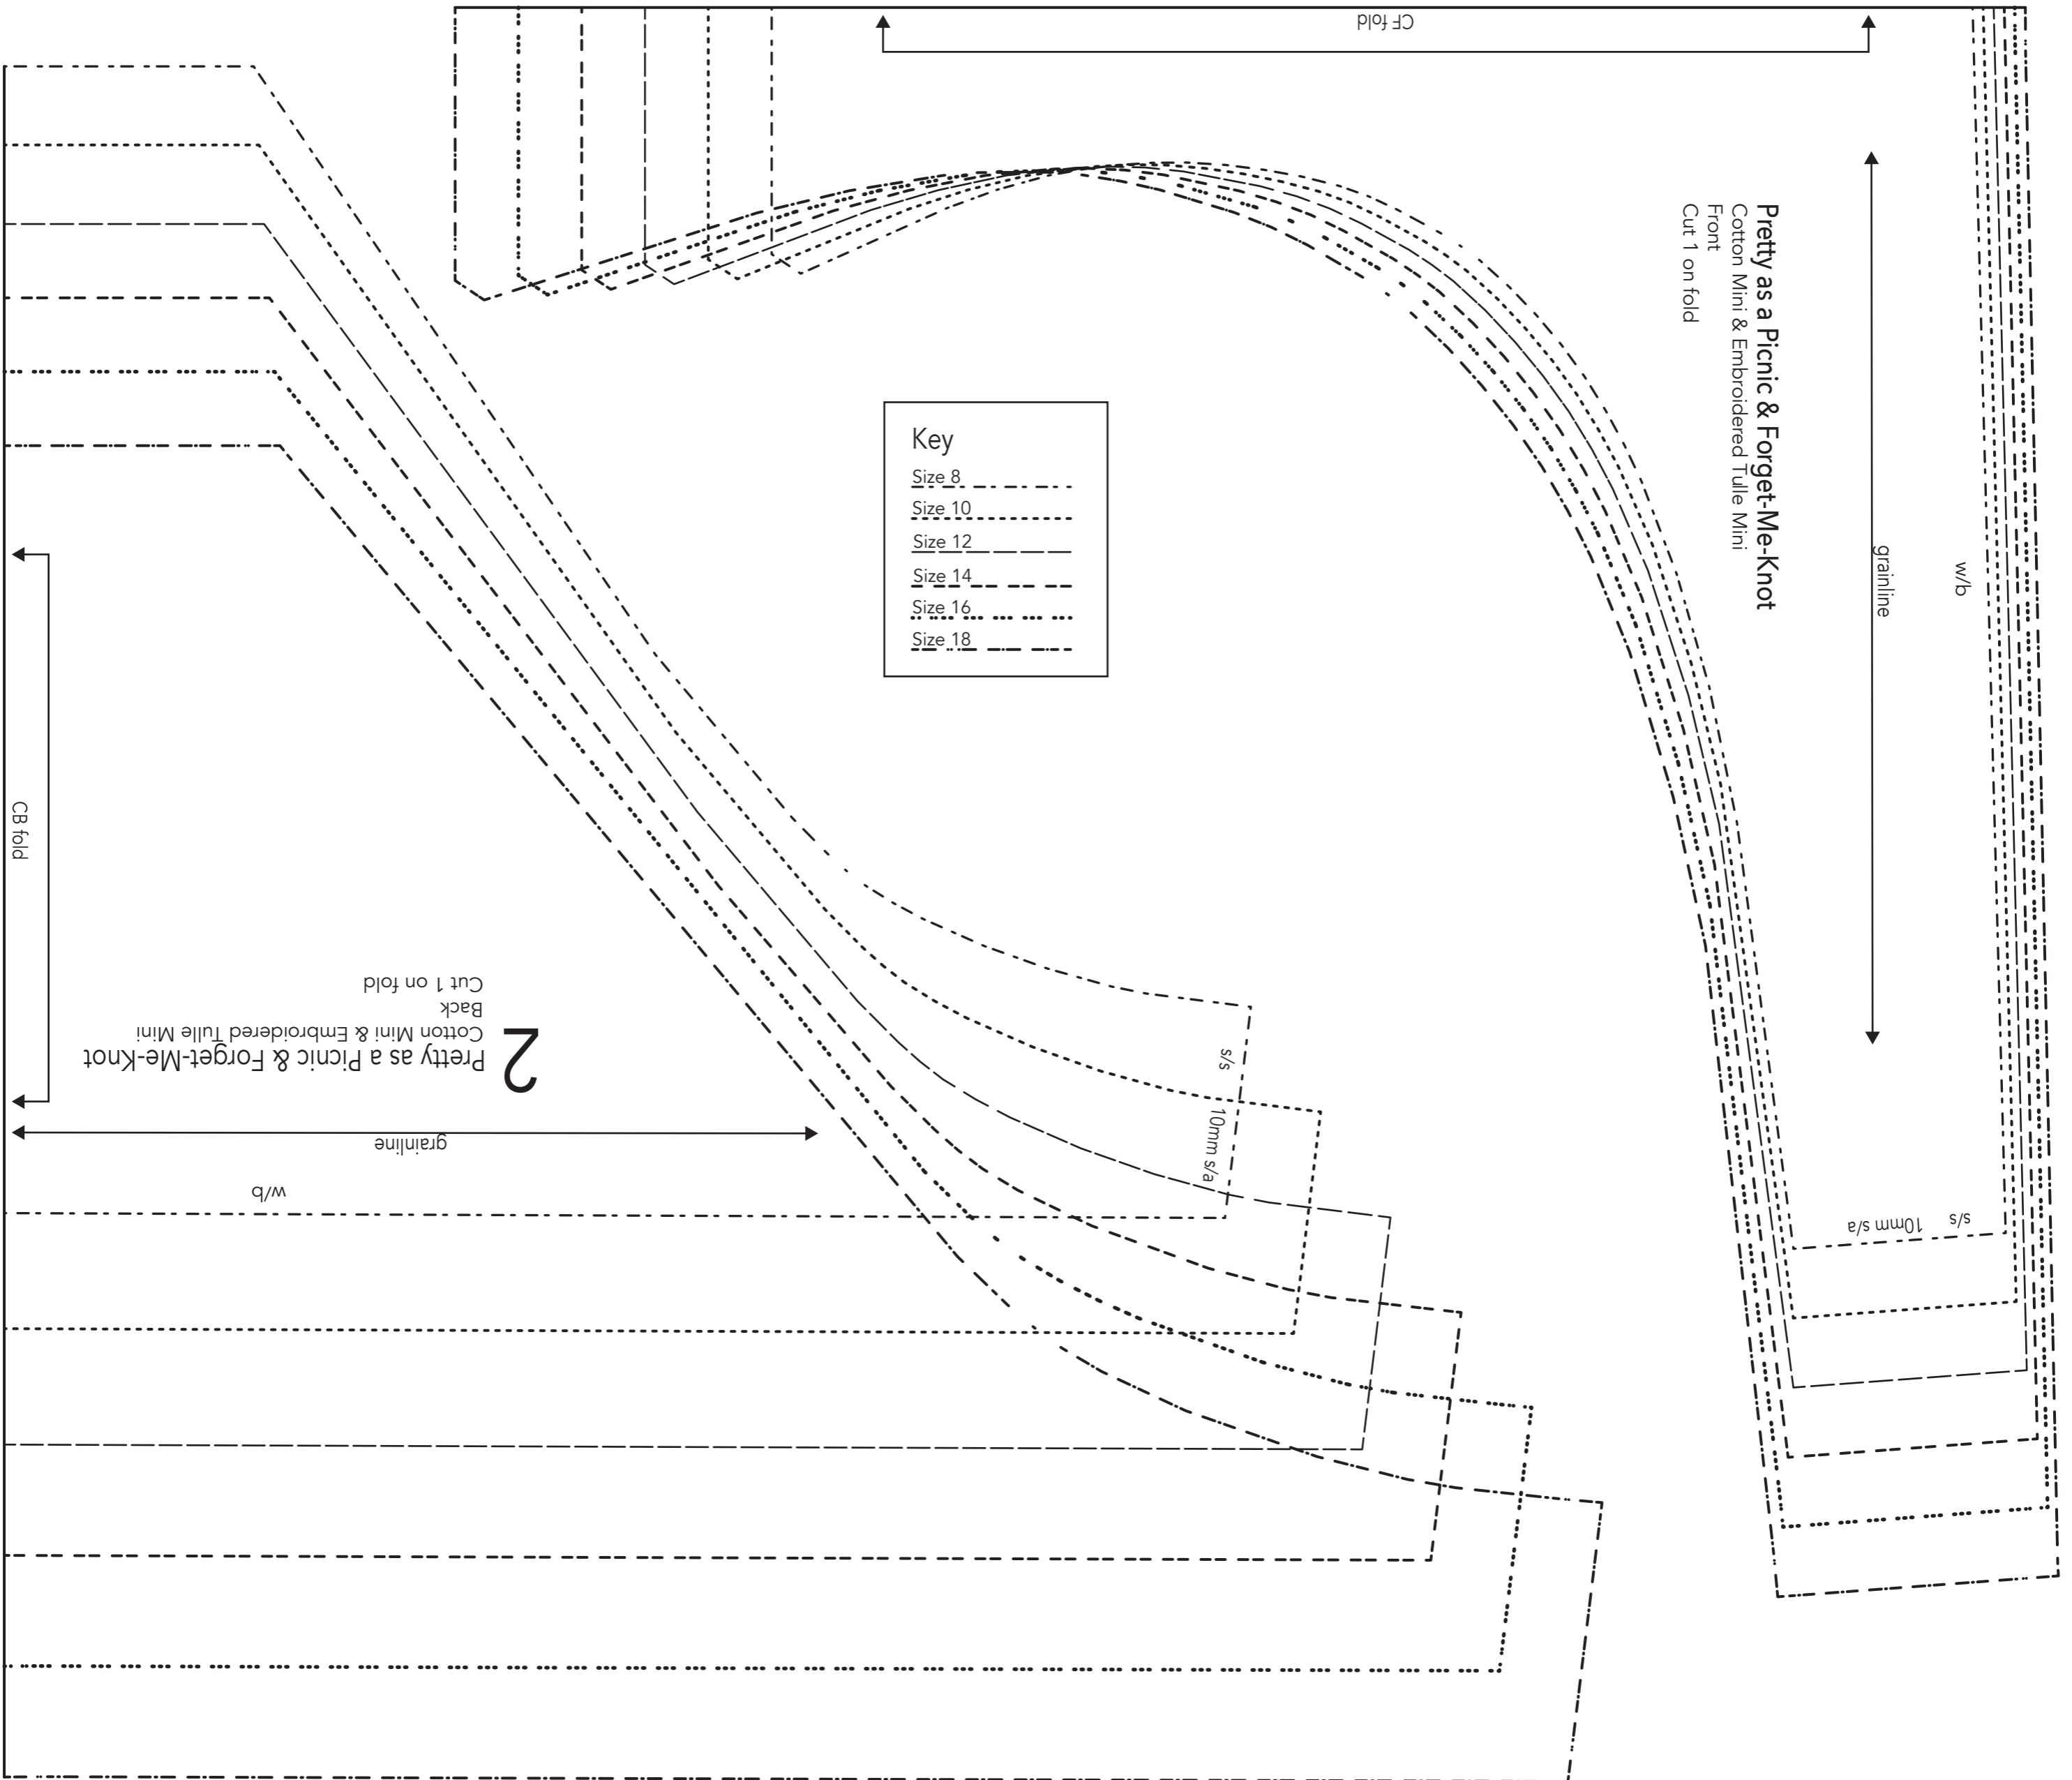

PRETTY AS A PICNIC MINI KNICKERS

Test square
10cm x 10cm

Key	
Size 8	-----
Size 10	-----
Size 12	-----
Size 14	-----
Size 16	-----
Size 18	-----