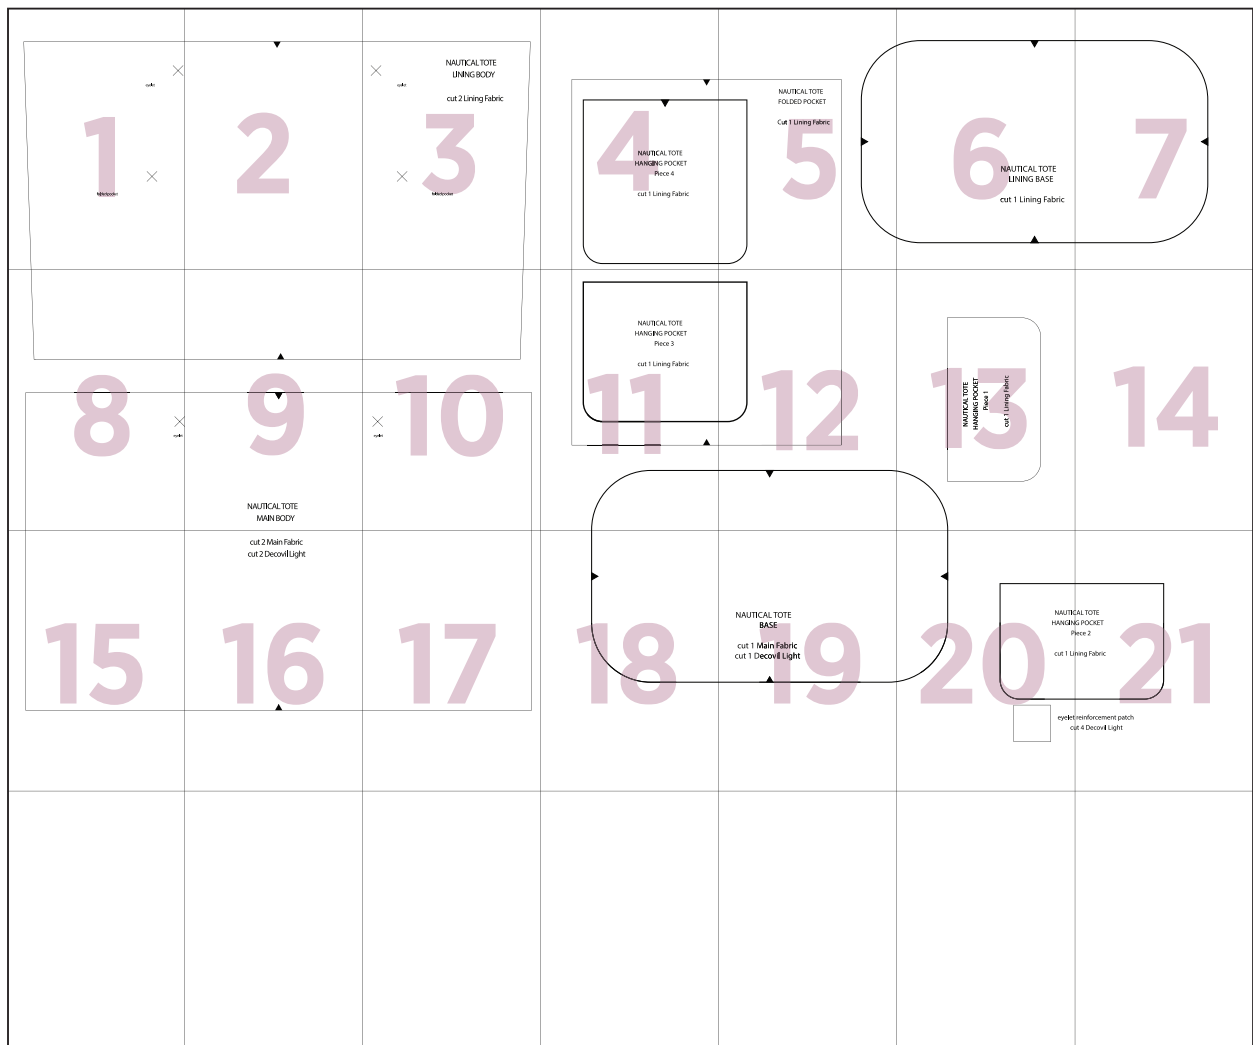

NAUTICAL TOTE

1

eyelet

folded pocket

2

3

eyelet

NAUTICAL TOTE LINING BODY

cut 2 Lining Fabric

folded pocket

4

NAUTICAL TOTE
HANGING POCKET
Piece 4

cut 1 Lining Fabric

5

NAUTICAL TOTE
FOLDED POCKET

Cut 1 Lining Fabric

6

NAUTICAL TOTE
LINING BASE

cut 1 Lining Fabric

7

8

eyelet

9

NAUTICAL TOTE
MAIN BODY

cut 1 Lining Fabric

16

cut 2 Main Fabric
cut 2 Decovil Light

18

NAUTICAL TOTE
BASE

cut 1 Main Fabric
cut 1 Decovil Light

20

NAUTIC
HANGIN
P