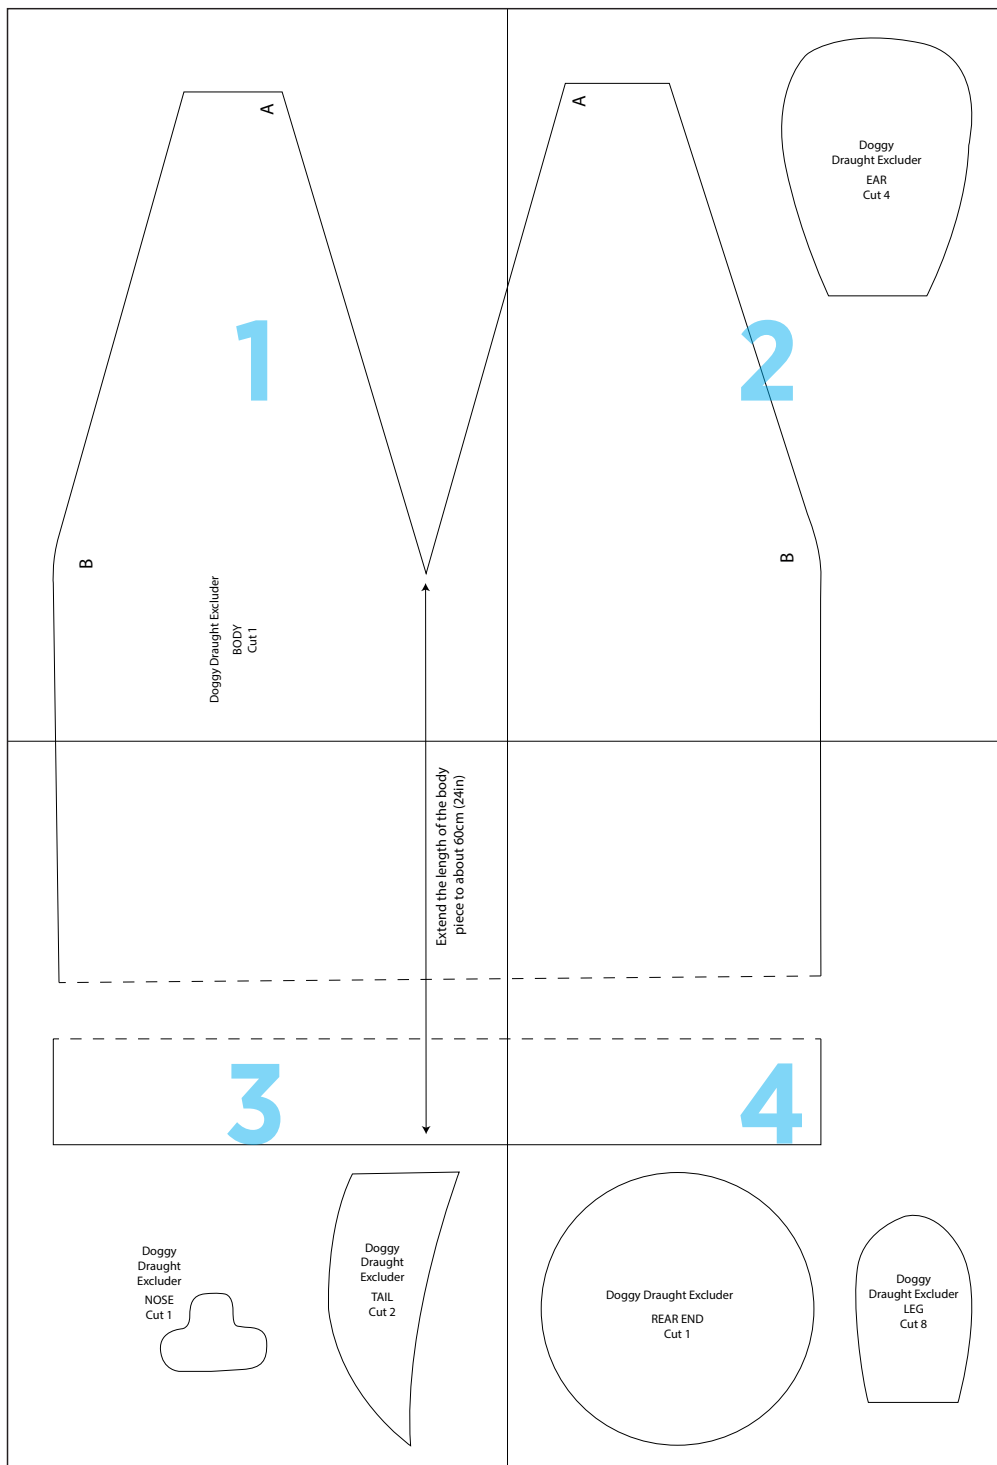

Doggy Draught Excluder

1

Doggy Draught Excluder
BODY
Cut 1

2

Doggy
Draught Excluder
EAR
Cut 4

3

Extend the length of the body
piece to about 60cm (24in)

Doggy
Draught
Excluder

NOSE
Cut 1

Doggy
Draught
Excluder

TAIL
Cut 2

4