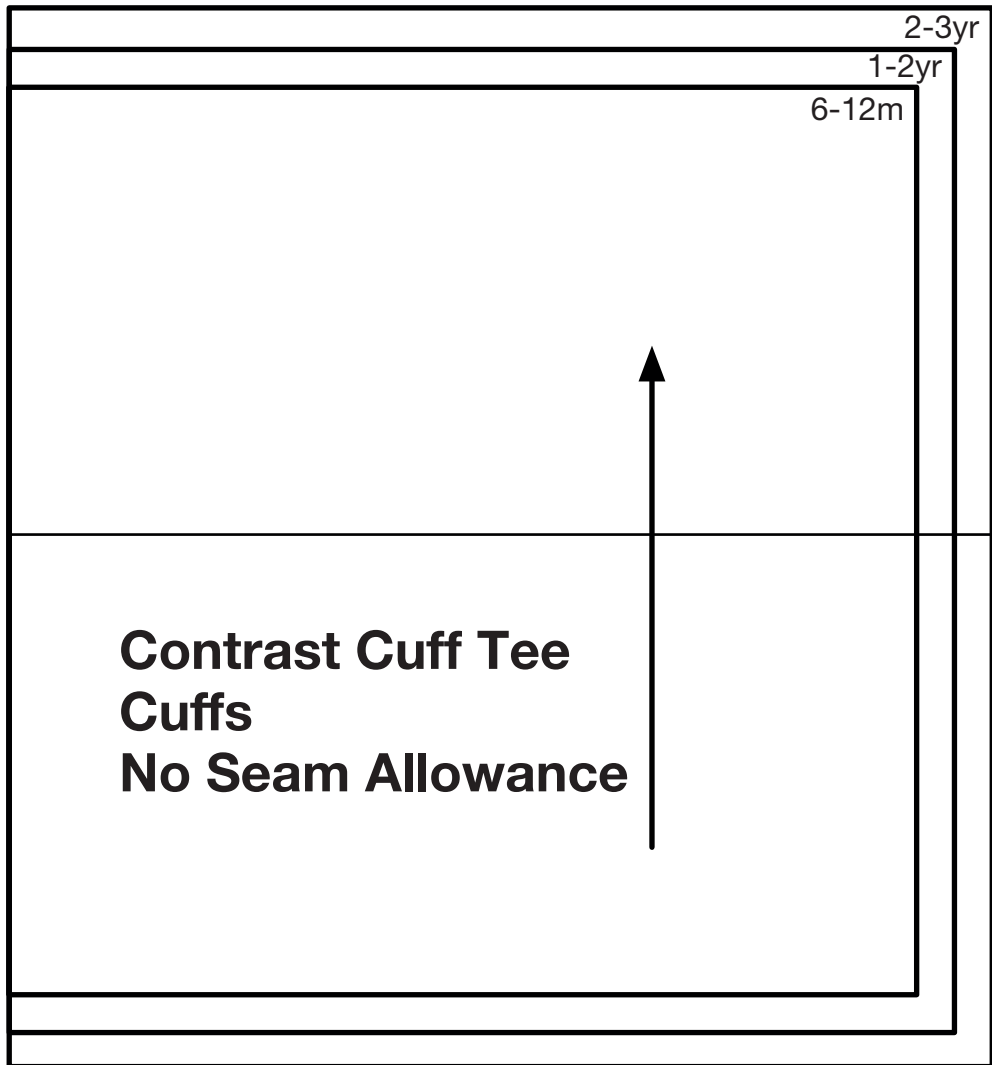

Contrast Cuff Tee

1

Shoulder

Fabric Fold

**Contrast Cuff Tee
Front Body
No Seam Allowance**

2

Shoulder

Fabric Fold

**Contrast Cuff Tee
Back Body
No Seam Allowance**

6-12m	1-2yr	2-3yr
Contrast Cuff Tee		
Back Neck Trim		
No Seam Allowance		

4

5

6-12m

1-2yr

2-3yr

Fabric Fold

**Contrast Cuff Tee
Bottom Trim
No Seam Allowance**

6

7

**Contrast Cuff Tee
Sleeves
No Seam Allowance**

8

6-12m	
1-2yr	
2-3yr	

**Contrast Cuff Tee
Front Neck Trim
No Seam Allowance**