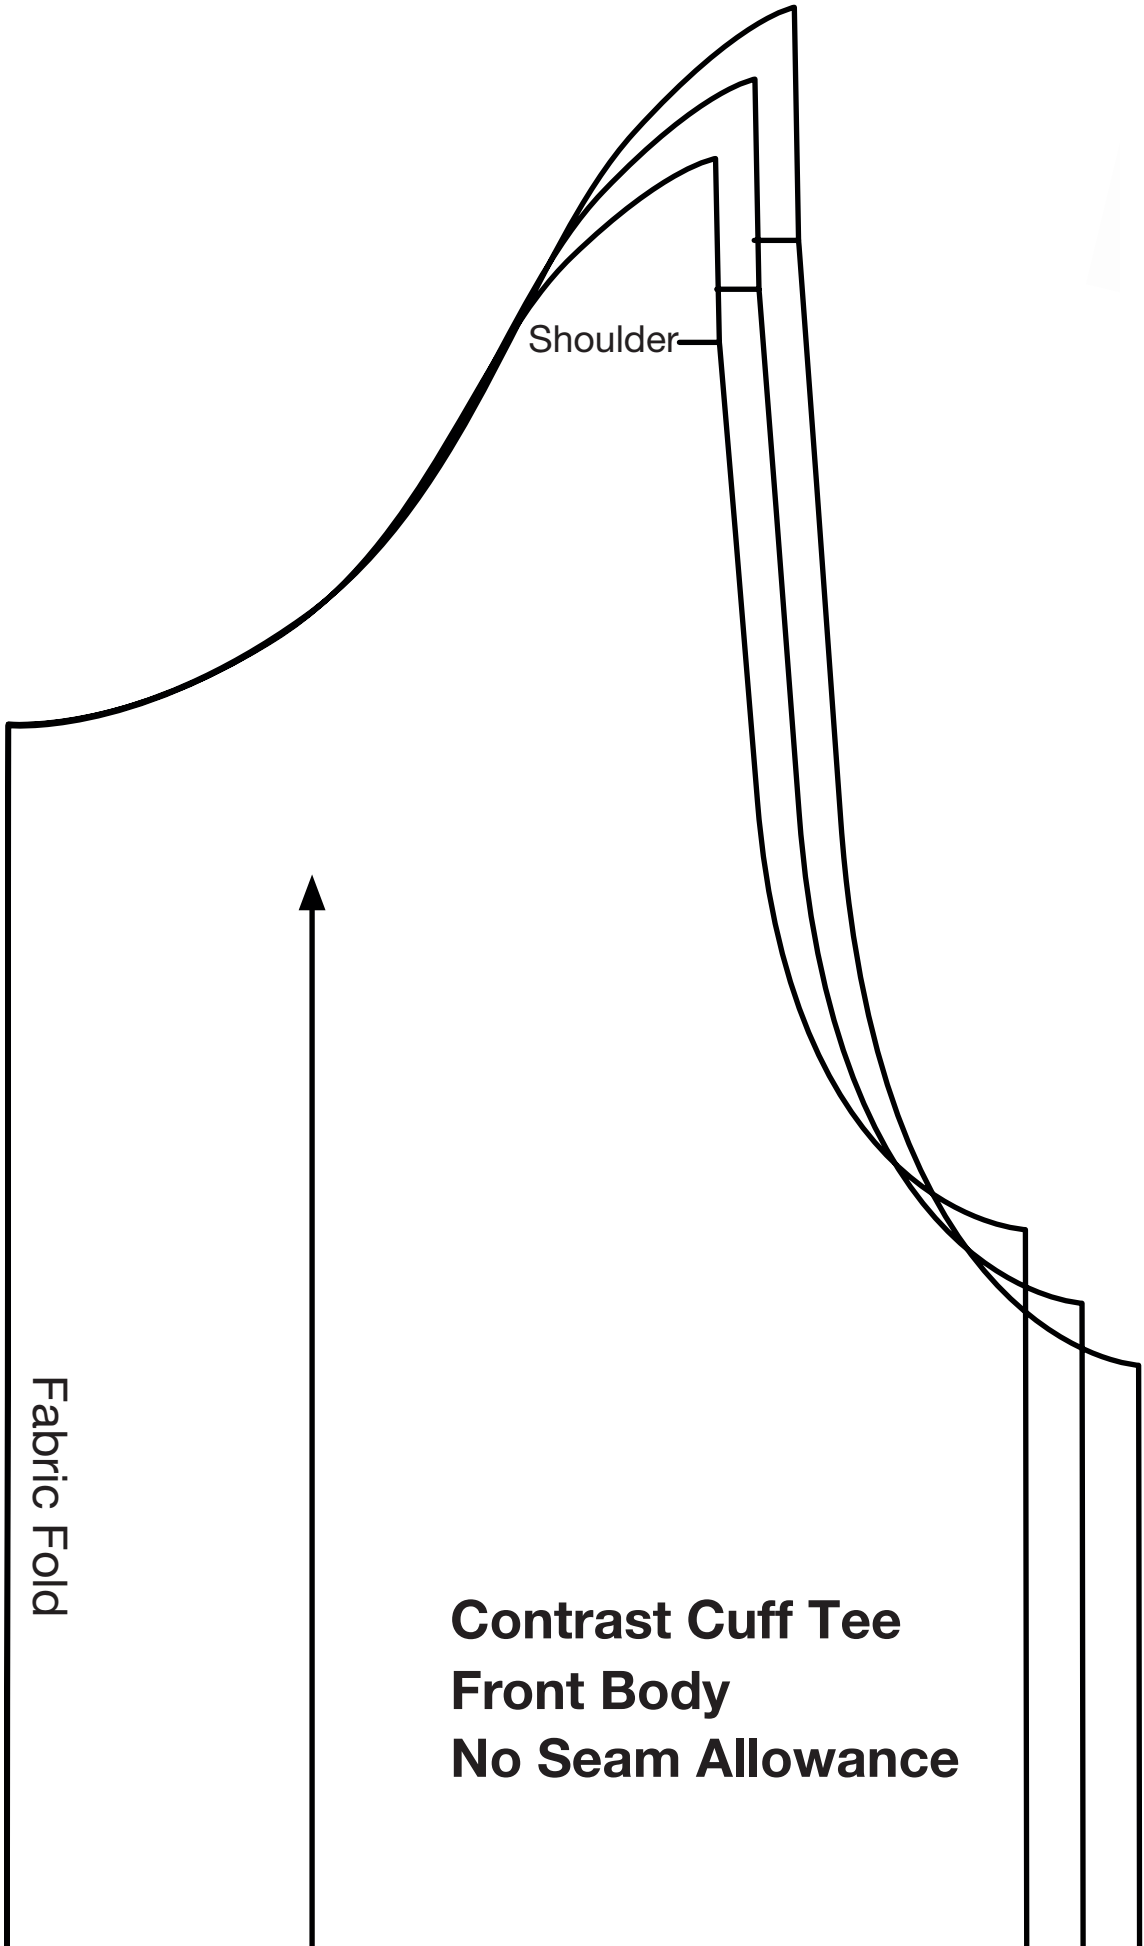

Contrast Cuff Tee

1

Shoulder

Fabric Fold

**Contrast Cuff Tee
Front Body
No Seam Allowance**

2

Shoulder

Fabric Fold

**Contrast Cuff Tee
Back Body
No Seam Allowance**

6-12m	1-2yr	2-3yr
Contrast Cuff Tee		
Back Neck Trim		
No Seam Allowance		

4

5

6-12m

1-2yr

2-3yr

Fabric Fold

**Contrast Cuff Tee
Bottom Trim
No Seam Allowance**

6

7

**Contrast Cuff Tee
Sleeves
No Seam Allowance**

8

6-12m	
1-2yr	
2-3yr	

**Contrast Cuff Tee
Front Neck Trim
No Seam Allowance**