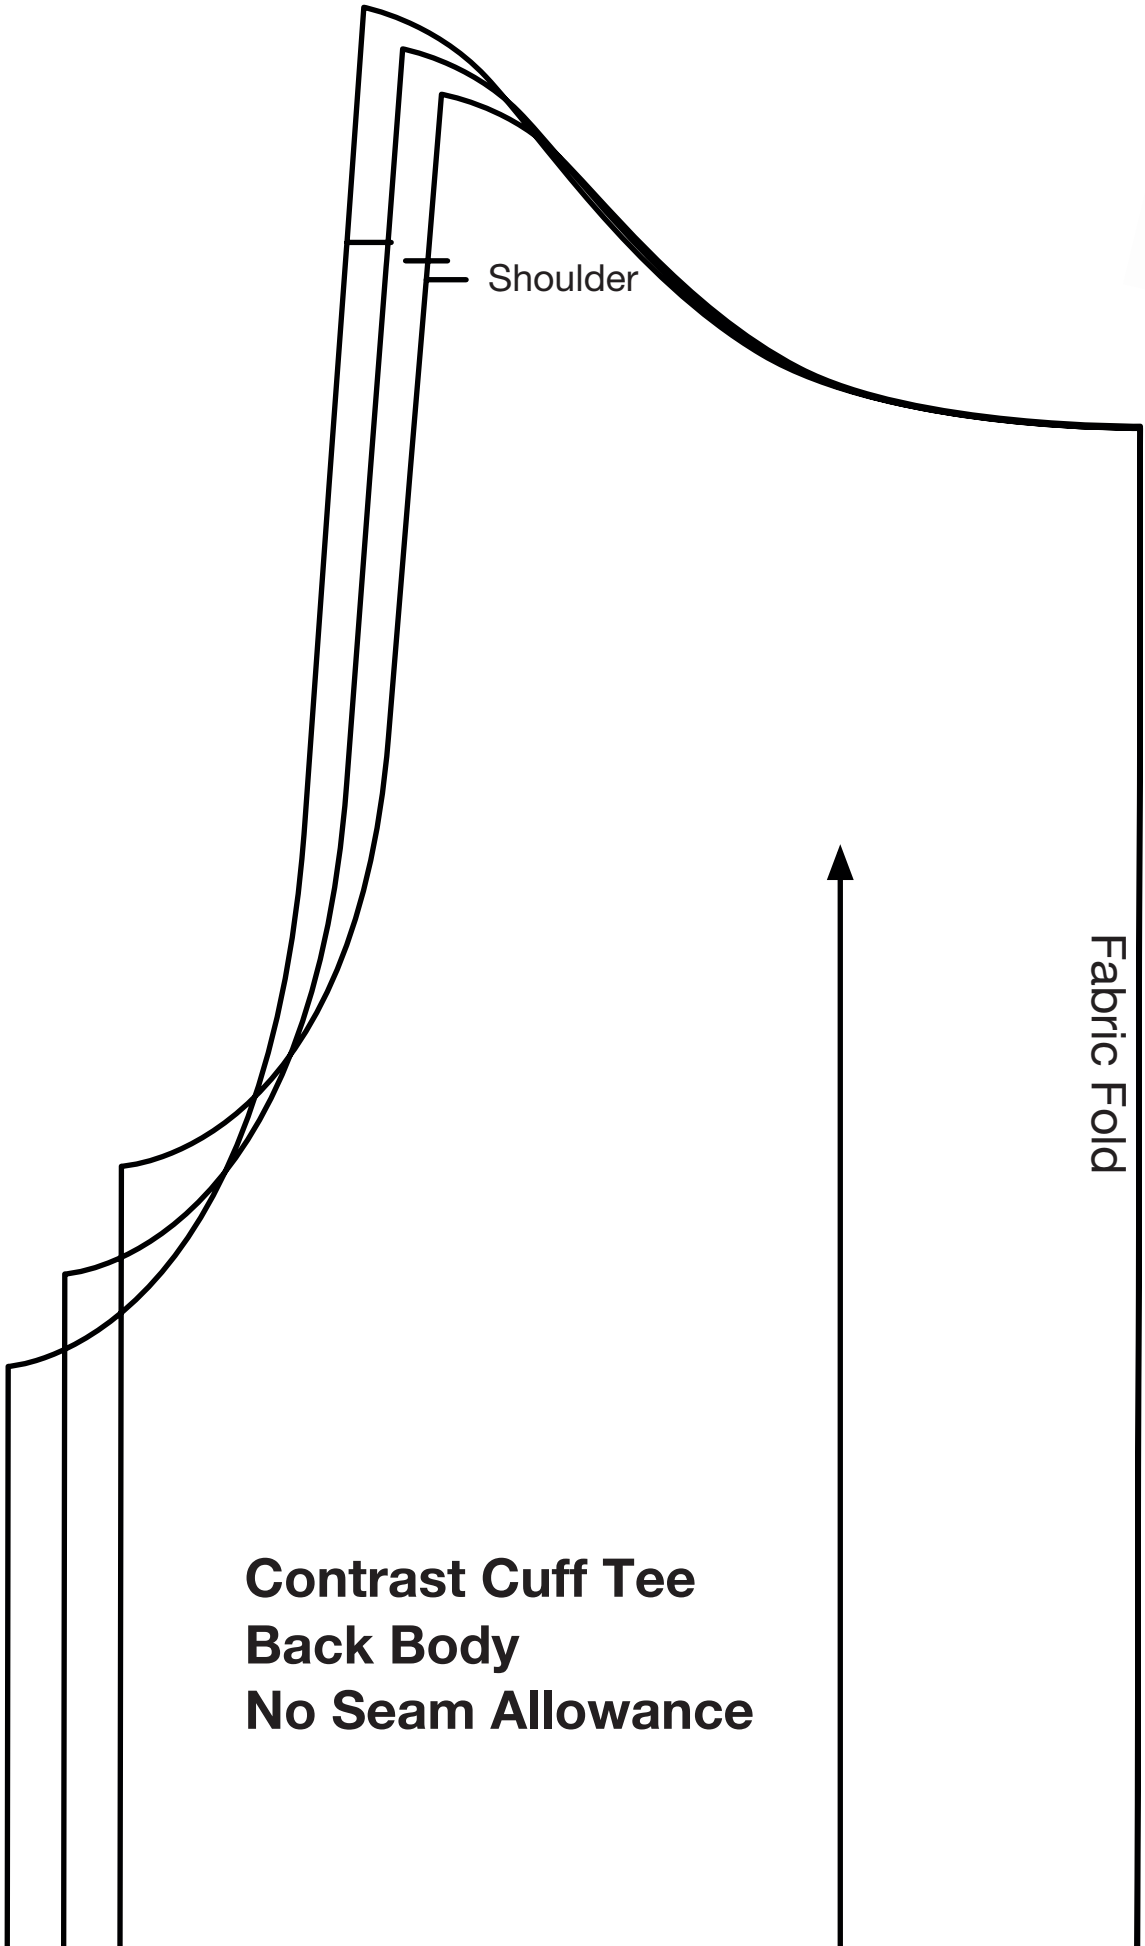

Contrast Cuff Tee

1

Shoulder

Fabric Fold

**Contrast Cuff Tee
Front Body
No Seam Allowance**

2

Shoulder

Fabric Fold

**Contrast Cuff Tee
Back Body
No Seam Allowance**

6-12m	1-2yr	2-3yr
Contrast Cuff Tee		
Back Neck Trim		
No Seam Allowance		

4

5

6-12m

1-2yr

2-3yr

Fabric Fold

**Contrast Cuff Tee
Bottom Trim
No Seam Allowance**

6

7

**Contrast Cuff Tee
Sleeves
No Seam Allowance**

8

6-12m	
1-2yr	
2-3yr	

**Contrast Cuff Tee
Front Neck Trim
No Seam Allowance**