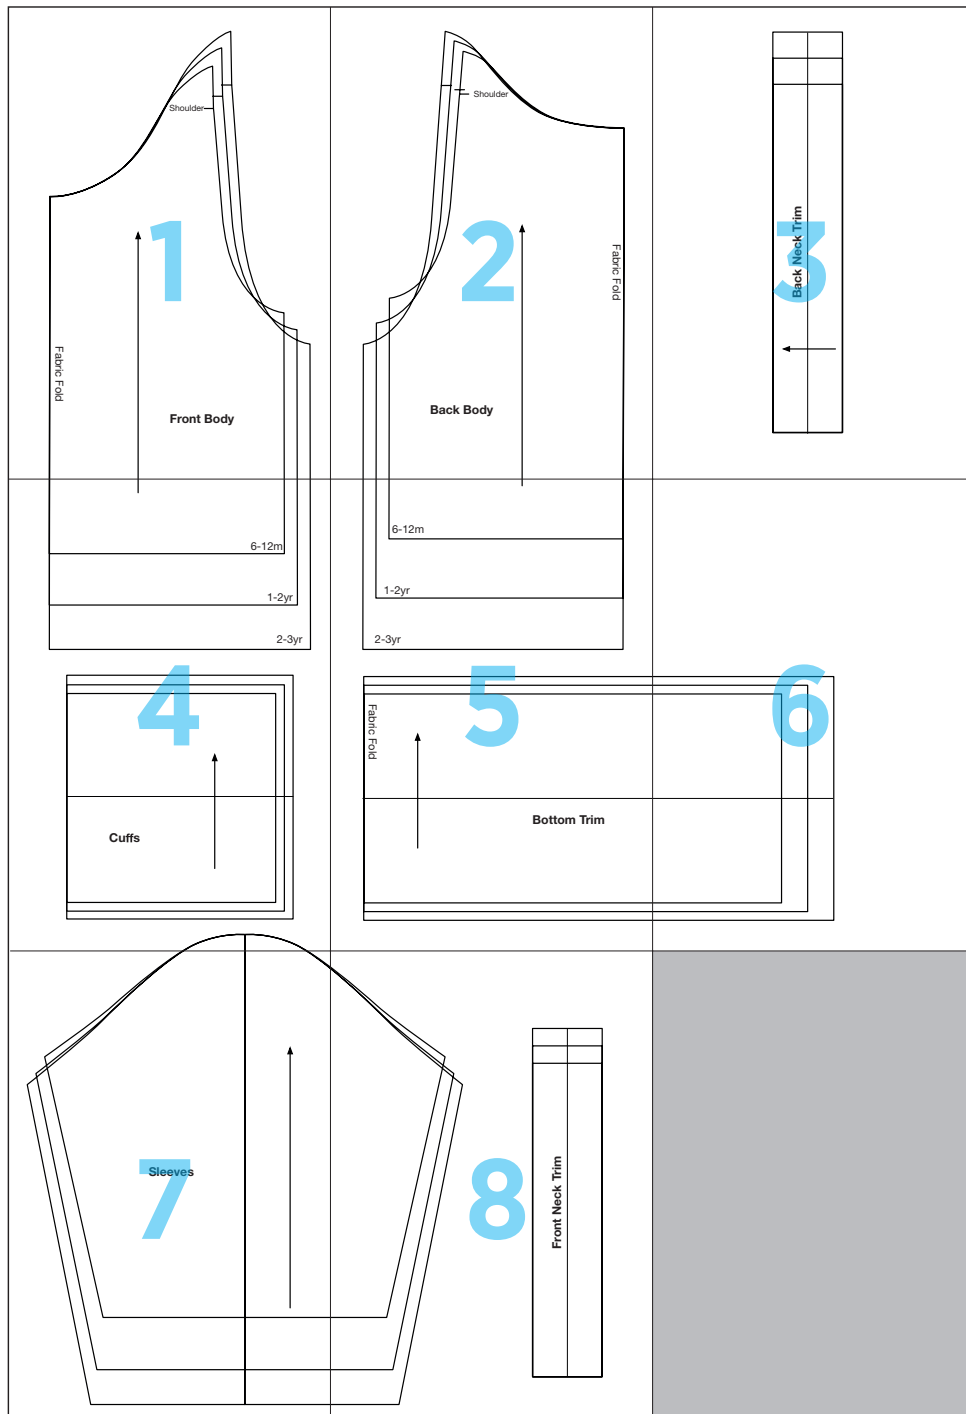

Contrast Cuff Tee

1

Shoulder

Fabric Fold

**Contrast Cuff Tee
Front Body
No Seam Allowance**

2

Shoulder

Fabric Fold

**Contrast Cuff Tee
Back Body
No Seam Allowance**

6-12m	1-2yr	2-3yr
Contrast Cuff Tee		
Back Neck Trim		
No Seam Allowance		

4

5

6-12m

1-2yr

2-3yr

Fabric Fold

**Contrast Cuff Tee
Bottom Trim
No Seam Allowance**

6

7

**Contrast Cuff Tee
Sleeves
No Seam Allowance**

8

6-12m	
1-2yr	
2-3yr	

**Contrast Cuff Tee
Front Neck Trim
No Seam Allowance**