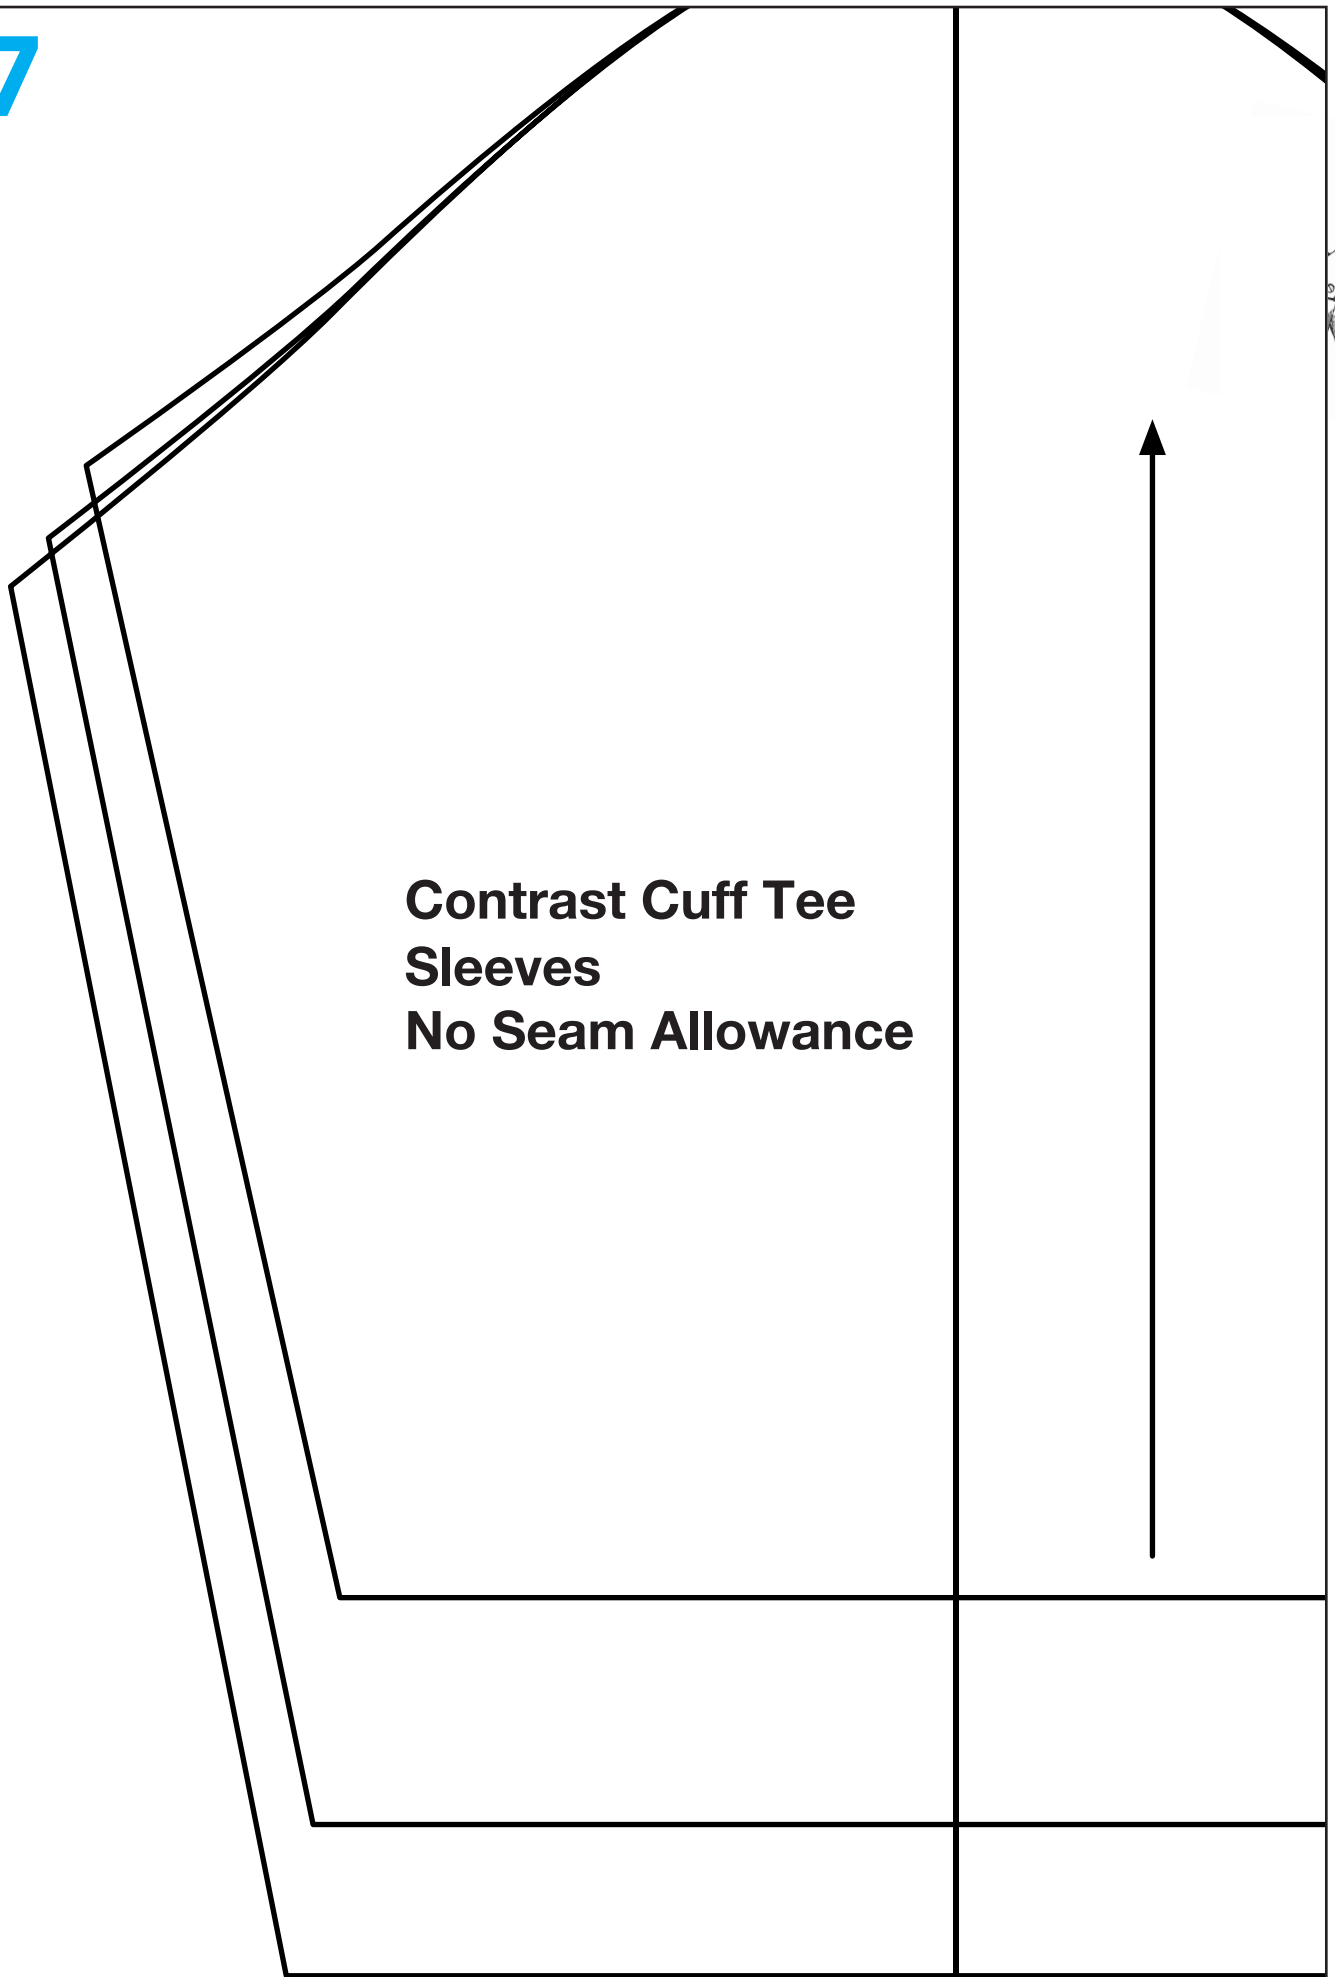

Contrast Cuff Tee

1

Shoulder

Fabric Fold

**Contrast Cuff Tee
Front Body
No Seam Allowance**

2

Shoulder

Fabric Fold

**Contrast Cuff Tee
Back Body
No Seam Allowance**

6-12m	1-2yr	2-3yr
Contrast Cuff Tee		
Back Neck Trim		
No Seam Allowance		

4

5

6-12m

1-2yr

2-3yr

Fabric Fold

**Contrast Cuff Tee
Bottom Trim
No Seam Allowance**

6

7

**Contrast Cuff Tee
Sleeves
No Seam Allowance**

8

6-12m	
1-2yr	
2-3yr	

**Contrast Cuff Tee
Front Neck Trim
No Seam Allowance**