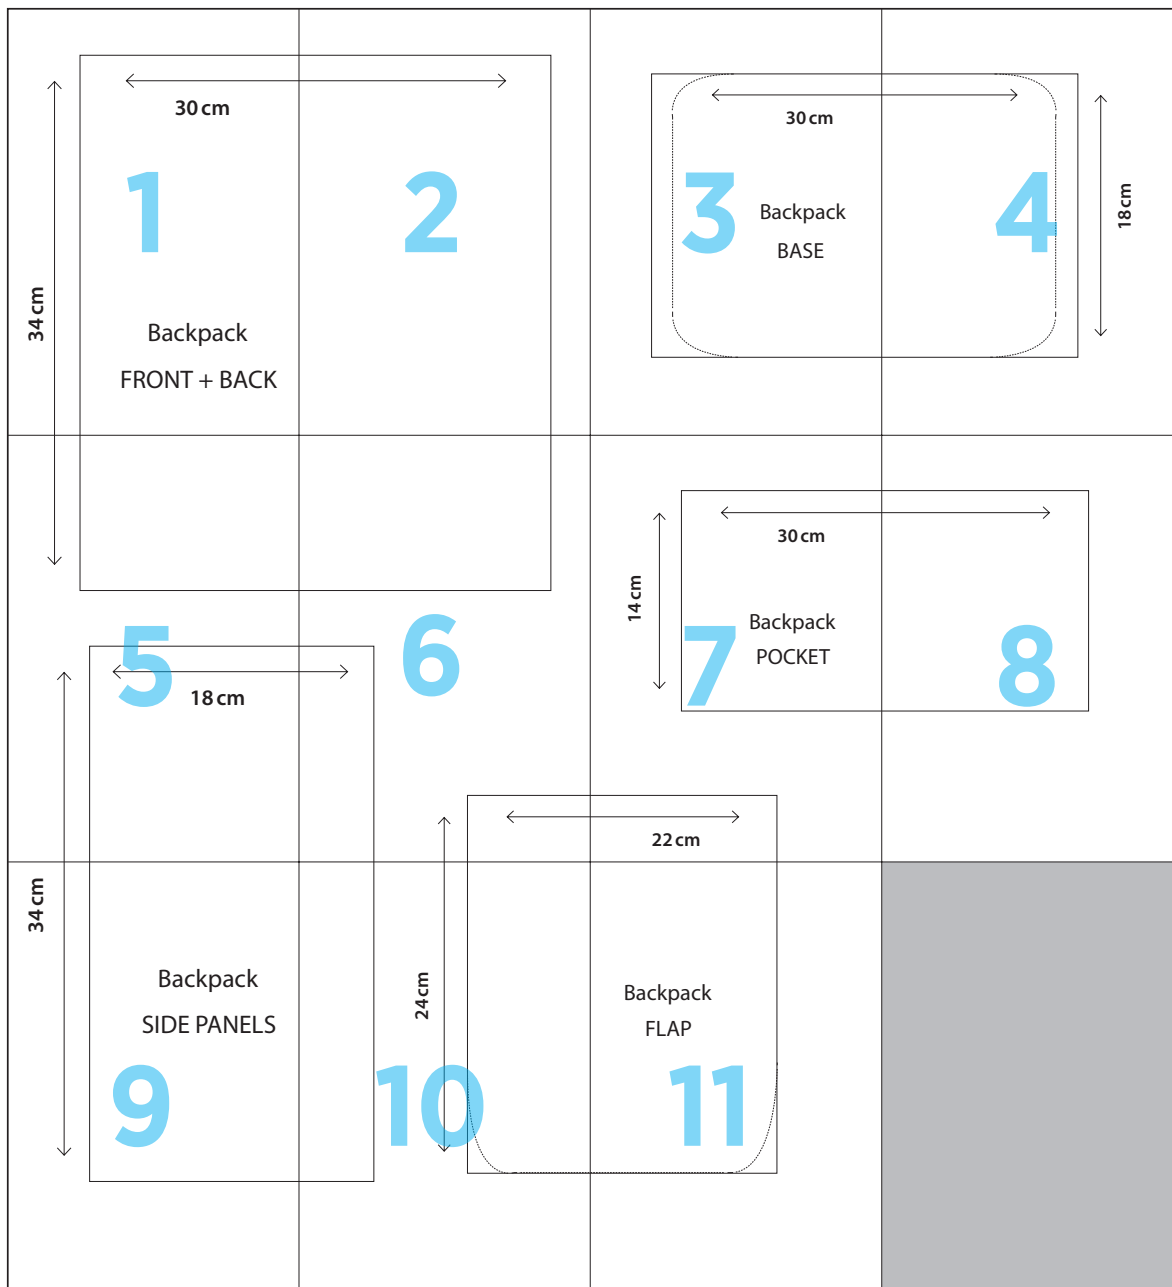

Backpack

1

34 cm

30 cm

Backpack

FRONT + BACK

2

3

4

18 cm

5

18 cm

6

7

14 cm

30 cm

**Backpack
POCKET**

22 cm

8

34 cm⁹

Backpack SIDE PANELS

10

24 cm

11

Backpack FLAP