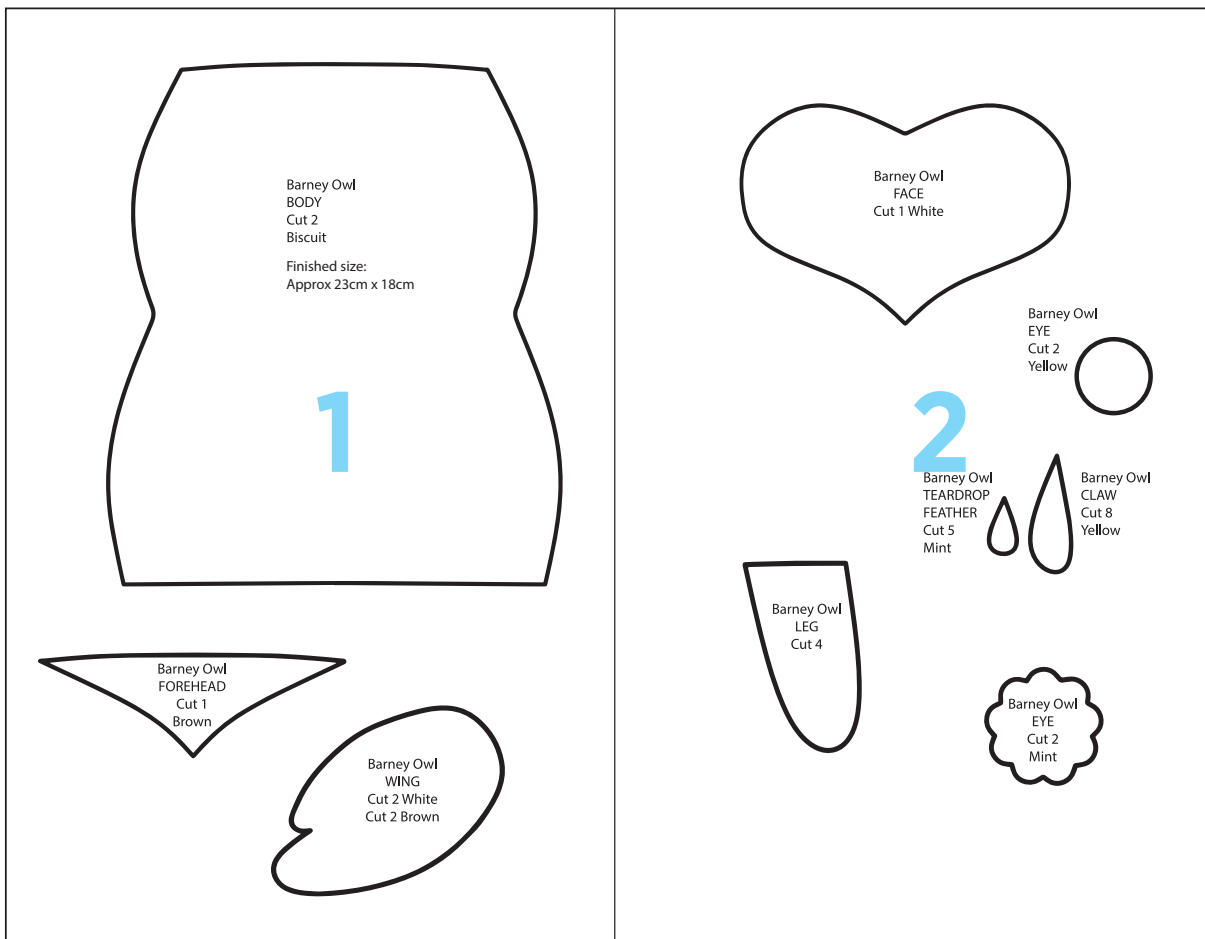

Barney Owl

1

Barney Owl
BODY
Cut 2
Biscuit

Finished size:
Approx 23cm x 18cm

Barney Owl
FOREHEAD
Cut 1
Brown

Barney Owl
WING
Cut 2 White
Cut 2 Brown

2

Barney Owl
EYE
Cut 2
Yellow

Barney Owl
TEARDROP
FEATHER
Cut 5
Mint

Barney Owl
CLAW
Cut 8
Yellow