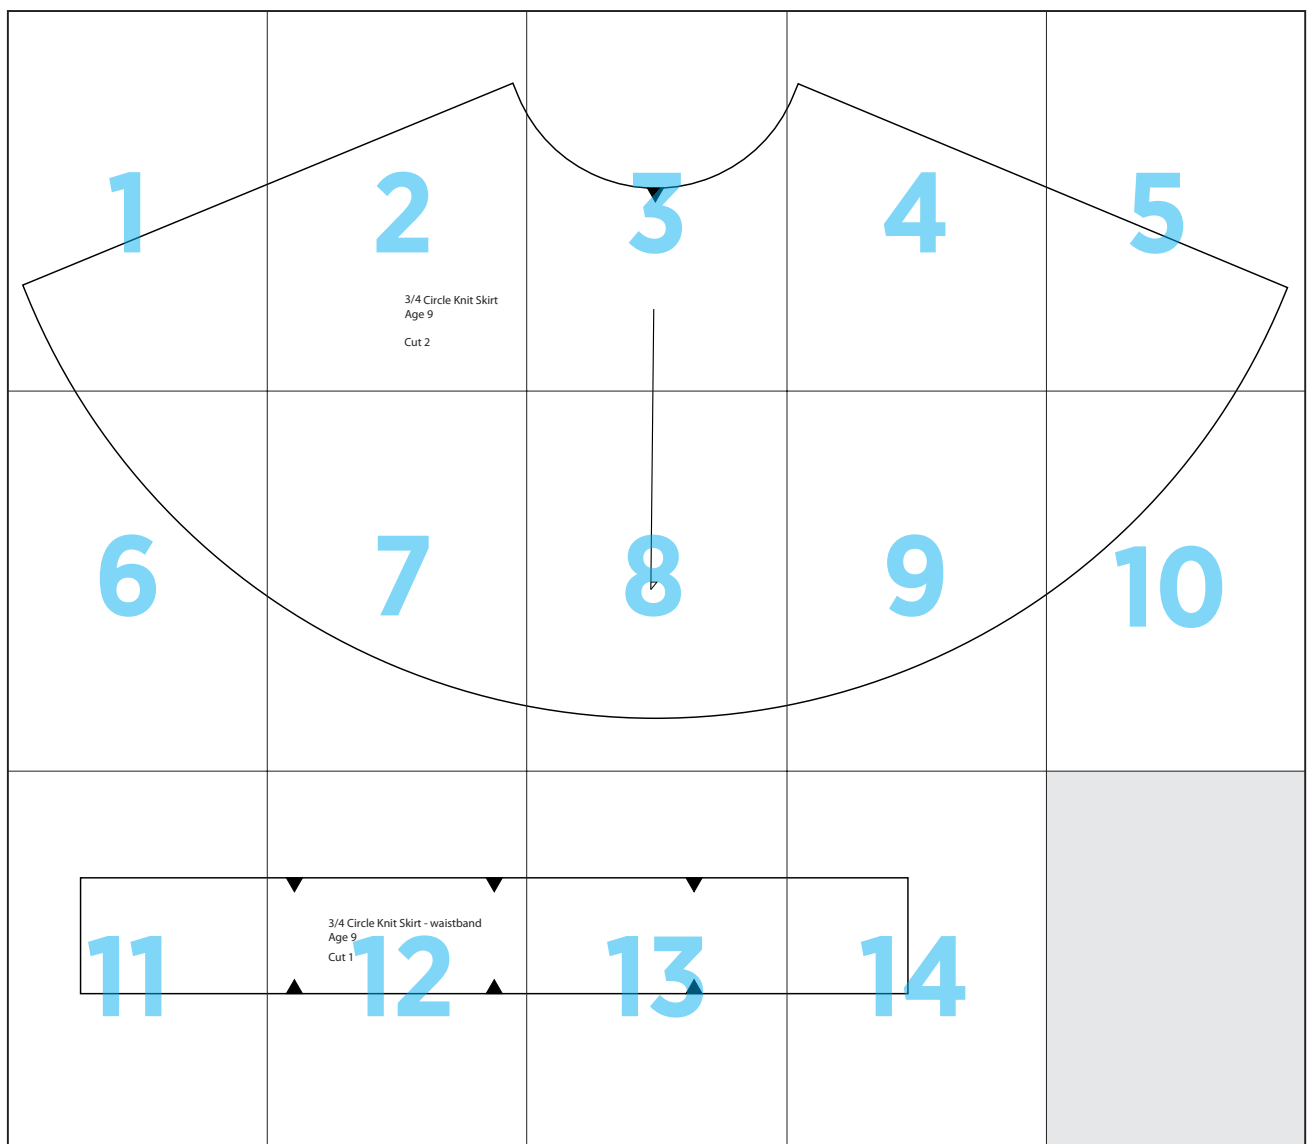

Knit Skirt

1

2

3/4 Circle Knit Skirt
Age 9

Cut 2

3

4

5

6

7

8

9

10

12

3/4 Circle Knit Skirt - waistband

Age 9

Cut 1

13