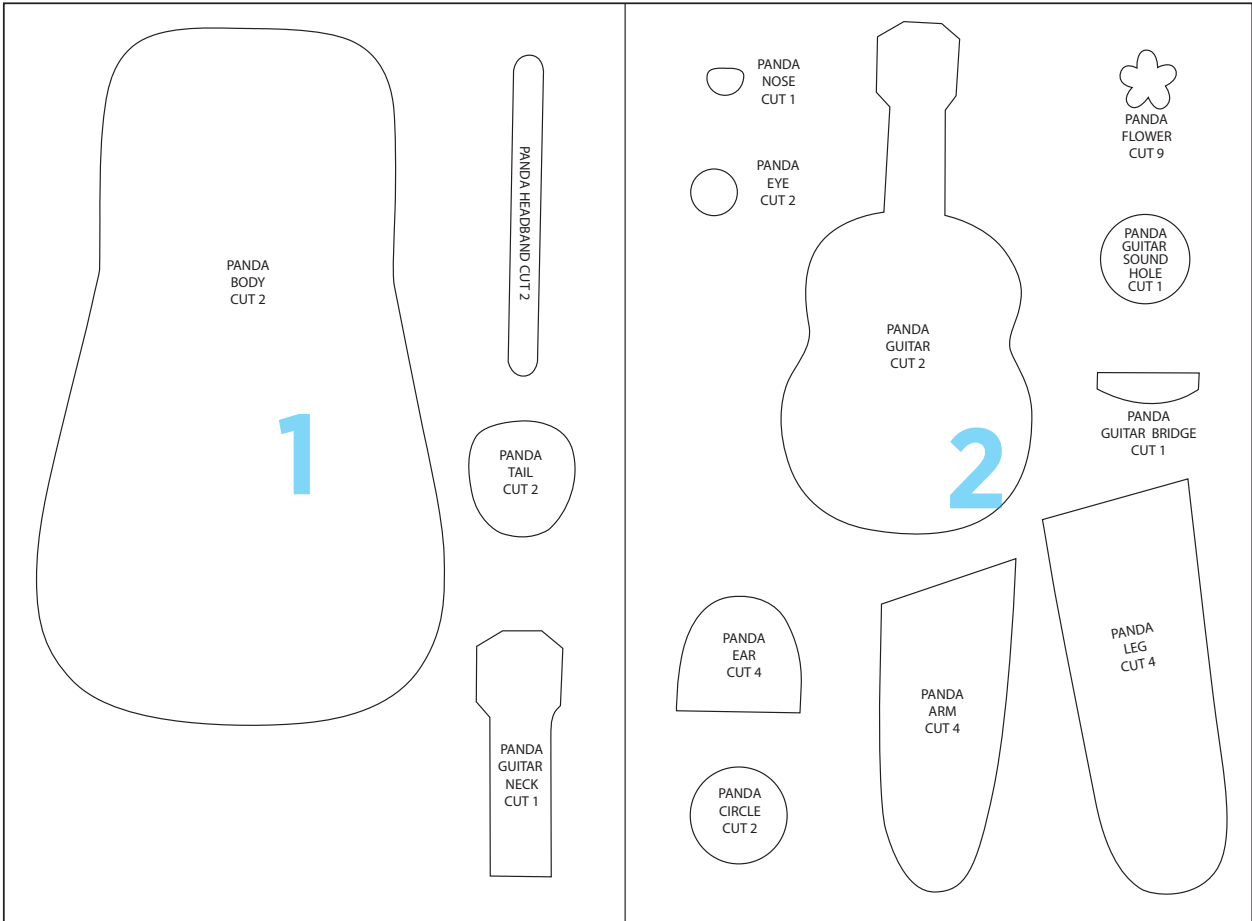

Festival Panda

1

PANDA
BODY
CUT 2

PANDA HEADBAND CUT 2

PANDA
TAIL
CUT 2

PANDA
GUITAR
NECK
CUT 1

2

PANDA
NOSE
CUT 1

PANDA
EYE
CUT 2

PANDA
GUITAR
CUT 2

PANDA
FLOWER
CUT 9

PANDA
GUITAR
SOUND
HOLE
CUT 1

PANDA
GUITAR
BRIDGE
CUT 1

PANDA
EAR
CUT 4

PANDA
CIRCLE
CUT 2

PANDA
ARM
CUT 4

PANDA
LEG
CUT 4