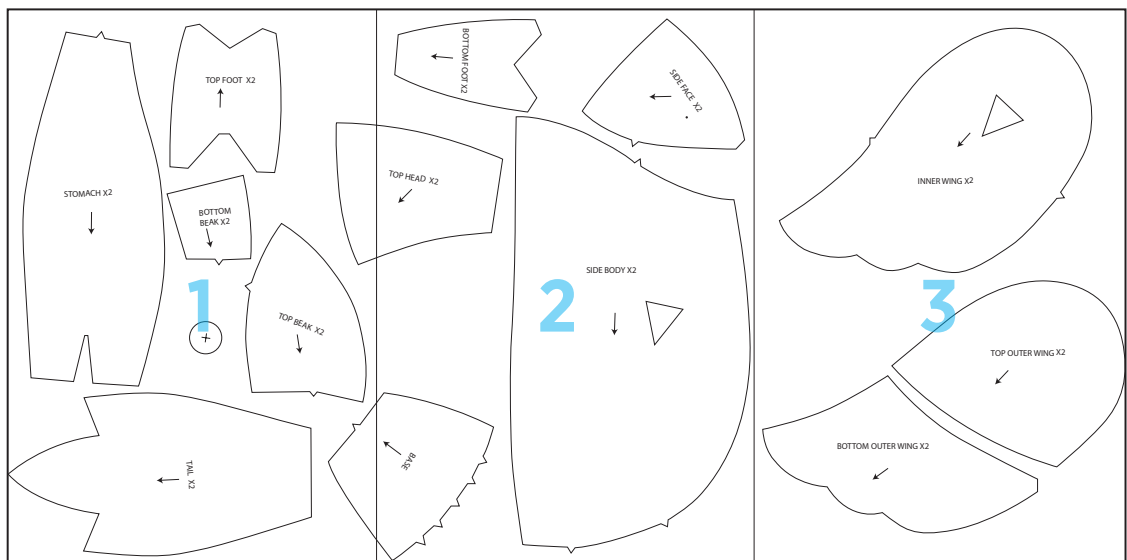

Polly and Percy Parrot

1

STOMACH X2

TOP FOOT X2

BOTTOM
BEAK X2

TOP BEAK X2

TAIL X2

2

BOTTOM FOOT X2

SIDE FACE X2

TOP HEAD X2

SIDE BODY X2

BASE

3

INNER WING X2

TOP OUTER WING X2

BOTTOM OUTER WING X2