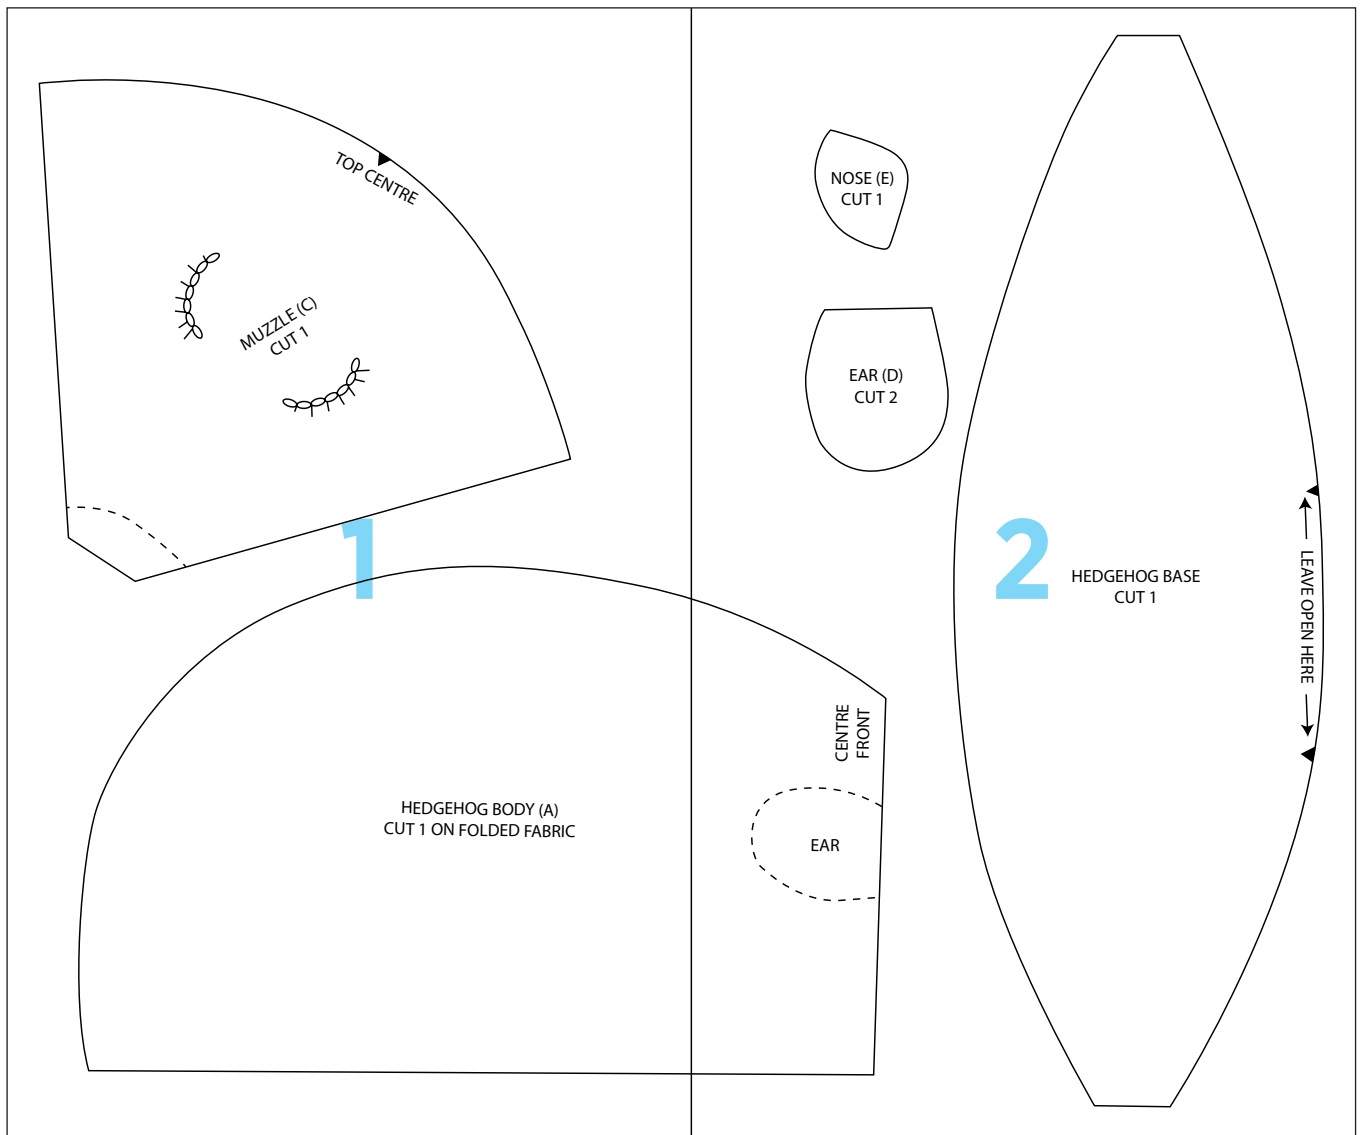

Hedgehog

1

Test Square
(1x 1 inch)

2

NOSE (E)
CUT 1

EAR (D)
CUT 2

HEDGEHOG BASE
CUT 1

← LEAVE OPEN HERE →

CENTRE
FRONT

EAR