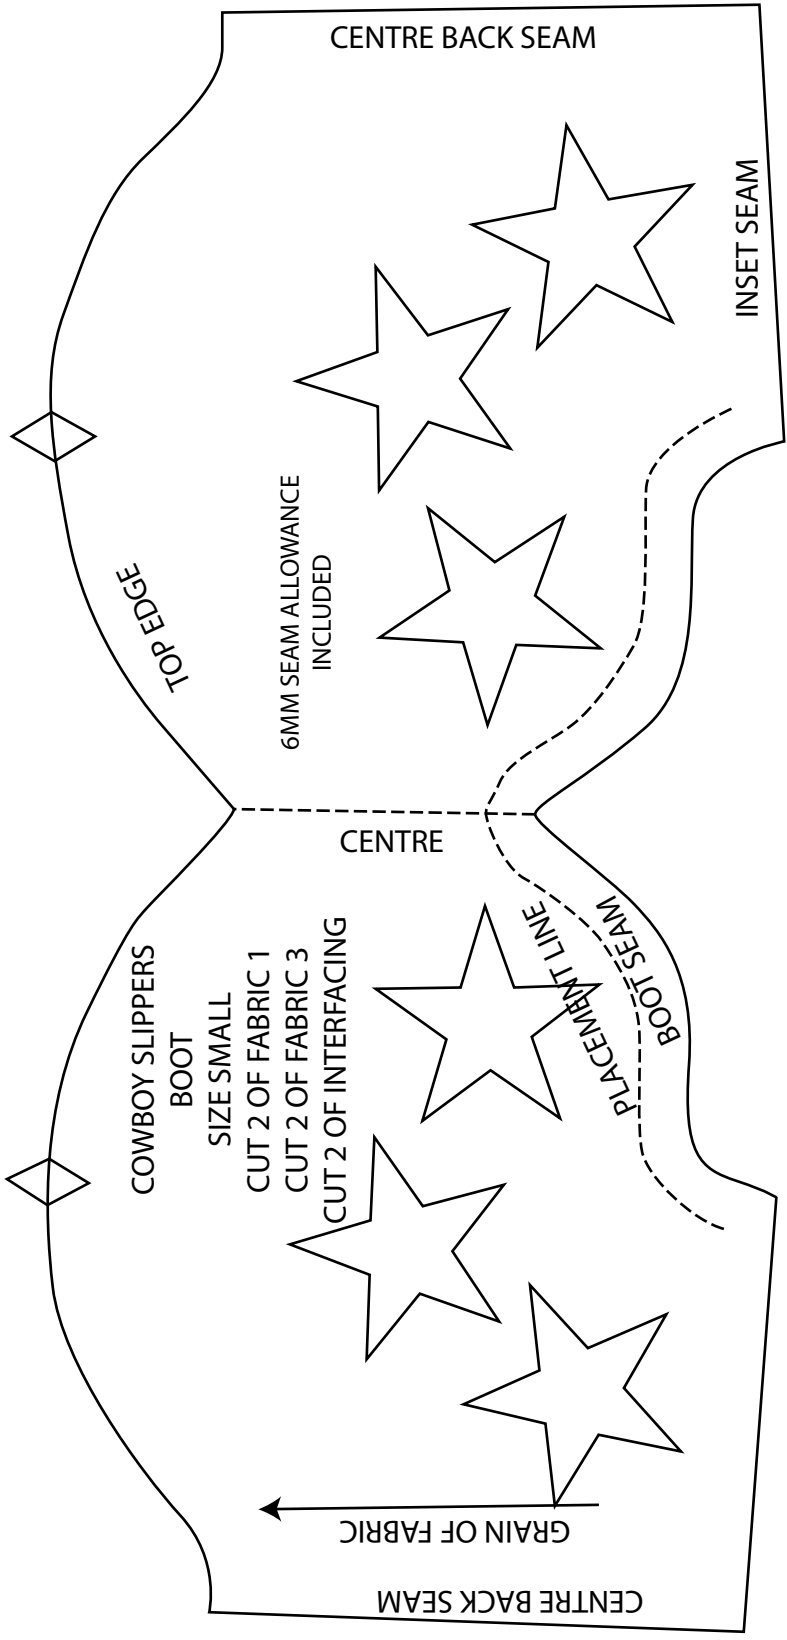

Cowboy Slippers

1

6MM SEAM ALLOWANCES INCLUDED

COWBOY BOOT
CUT 2 OF
CUT 2 OF
CUT 2 OF IN

2

SLIPPERS
INSET
FABRIC 1
FABRIC 2
INTERFACING

SOLE SEAM

CENTRE BACK SEAM
S

L		XL