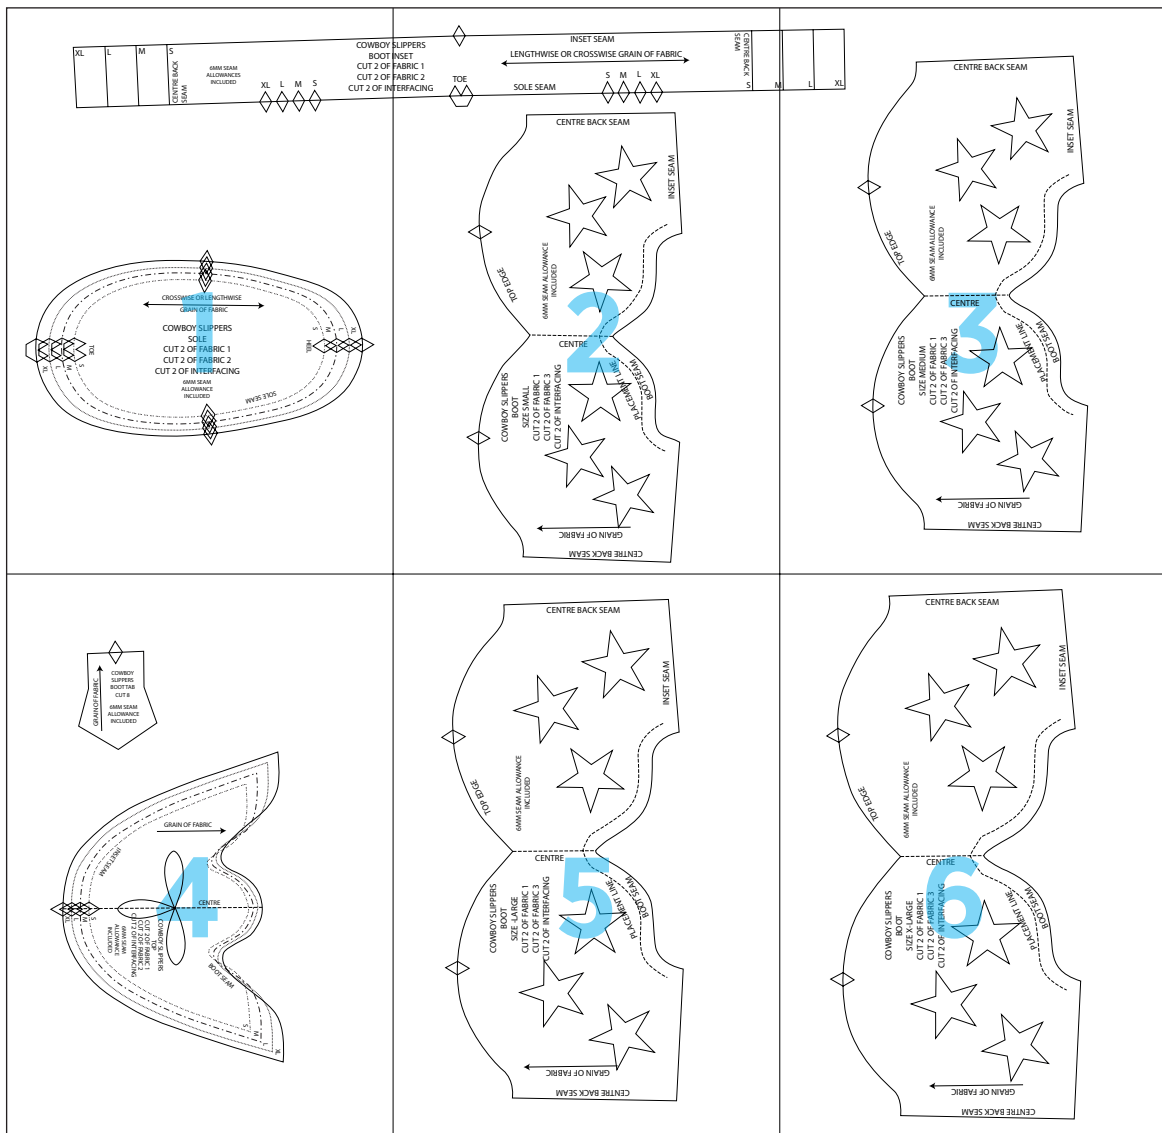

Cowboy Slippers

1

6MM SEAM ALLOWANCES INCLUDED

COWBOY BOOT
CUT 2 OF
CUT 2 OF
CUT 2 OF IN

2

SLIPPERS
INSET
FABRIC 1
FABRIC 2
INTERFACING

SOLE SEAM

CENTRE BACK SEAM
S

L		XL