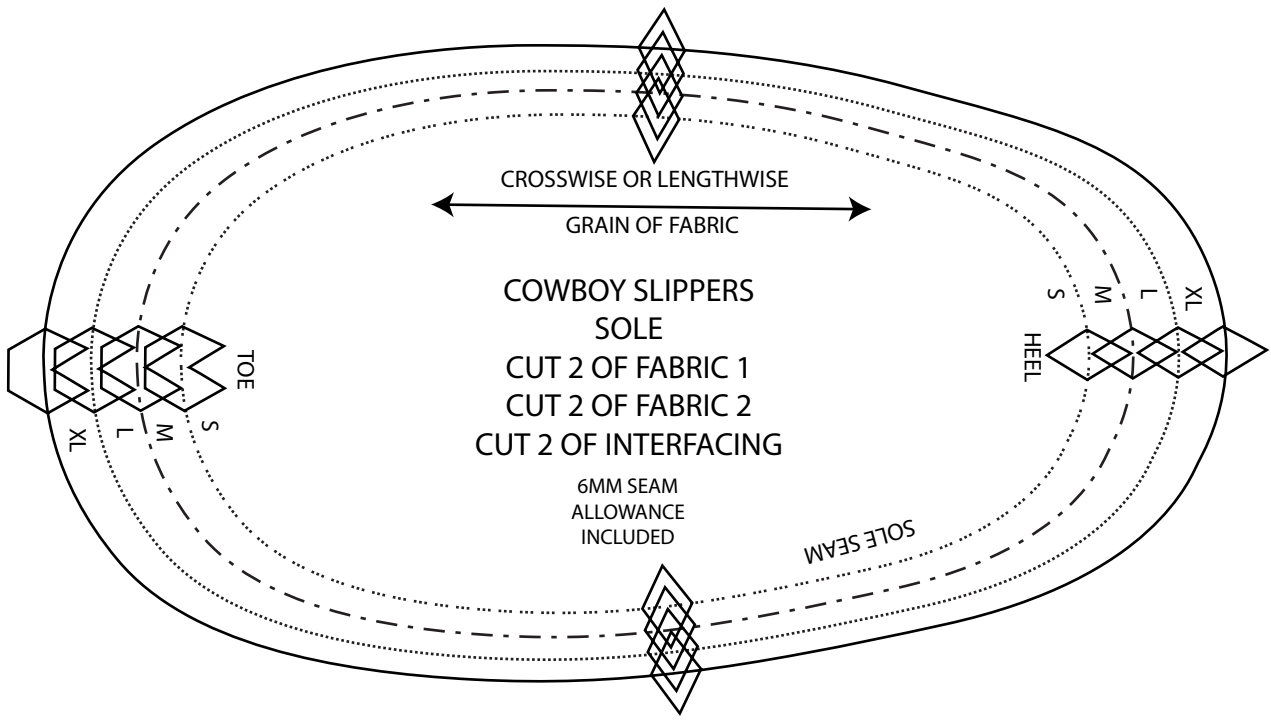

Cowboy Slippers

1

6MM SEAM ALLOWANCES INCLUDED

COWBOY BOOT
CUT 2 OF
CUT 2 OF
CUT 2 OF IN

2

SLIPPERS
INSET
FABRIC 1
FABRIC 2
INTERFACING

SOLE SEAM

CENTRE BACK SEAM
S

L		XL