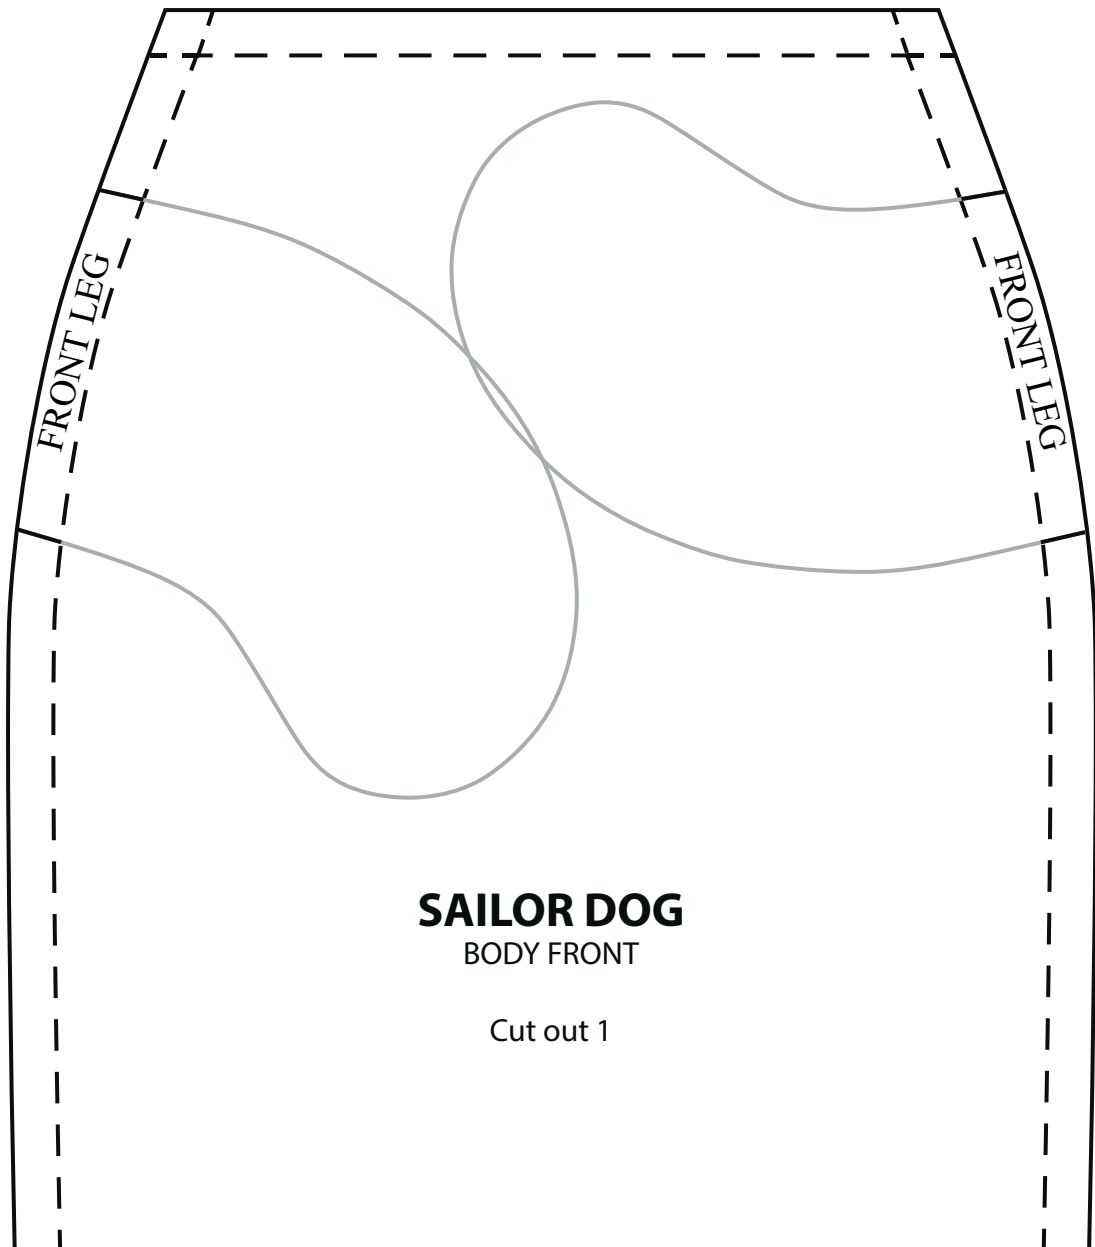

Sailor Dog

1

2

SAILOR DOG
TAIL

Cut out 1

SAILOR DOG
EAR

Cut out 2 and 2 reversed

SAILOR DOG
BODY BACK

Cut out 1

3

SAILOR DOG
HEAD BACK

Cut out 1

SAILOR DOG
BACK LEG

Cut out 2 and 2 reversed

4

SAILOR DOG

HEAD FRONT

Cut out 1

SAILOR DOG

HEAD SIDE

Cut out 1 and 1 reversed

cut out from felt
2 eye details