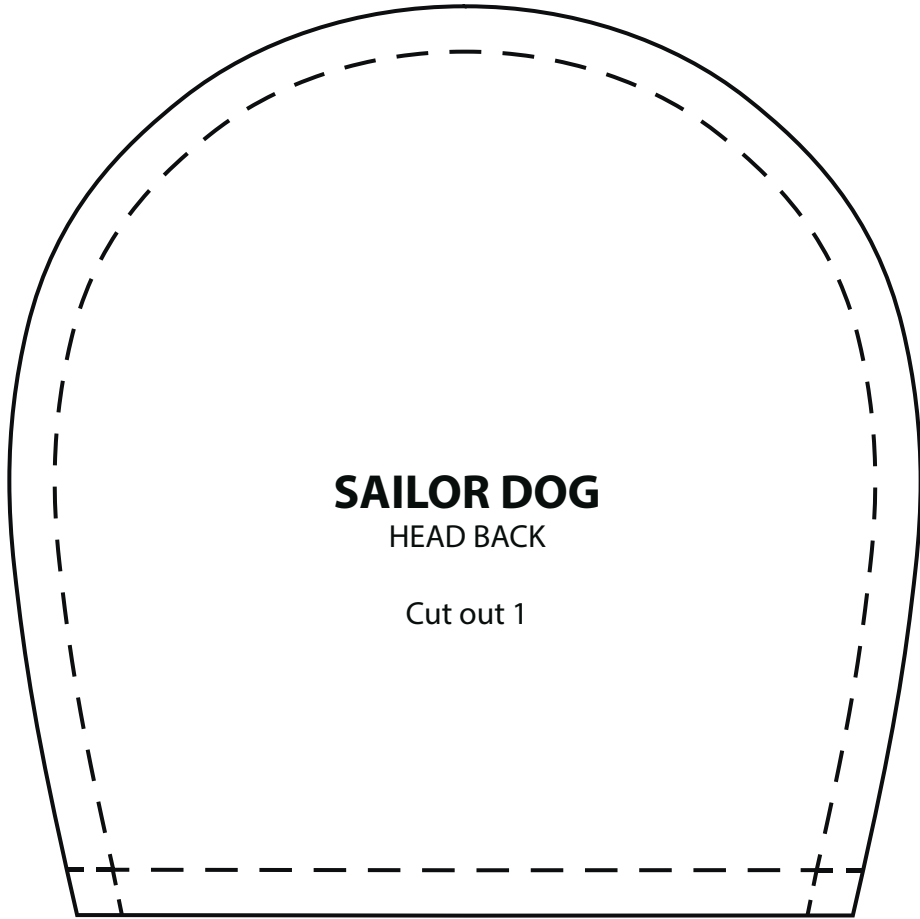

Sailor Dog

1

2

SAILOR DOG
TAIL

Cut out 1

SAILOR DOG
EAR

Cut out 2 and 2 reversed

SAILOR DOG
BODY BACK

Cut out 1

3

SAILOR DOG
HEAD BACK

Cut out 1

SAILOR DOG
BACK LEG

Cut out 2 and 2 reversed

4

SAILOR DOG

HEAD FRONT

Cut out 1

SAILOR DOG

HEAD SIDE

Cut out 1 and 1 reversed

cut out from felt
2 eye details