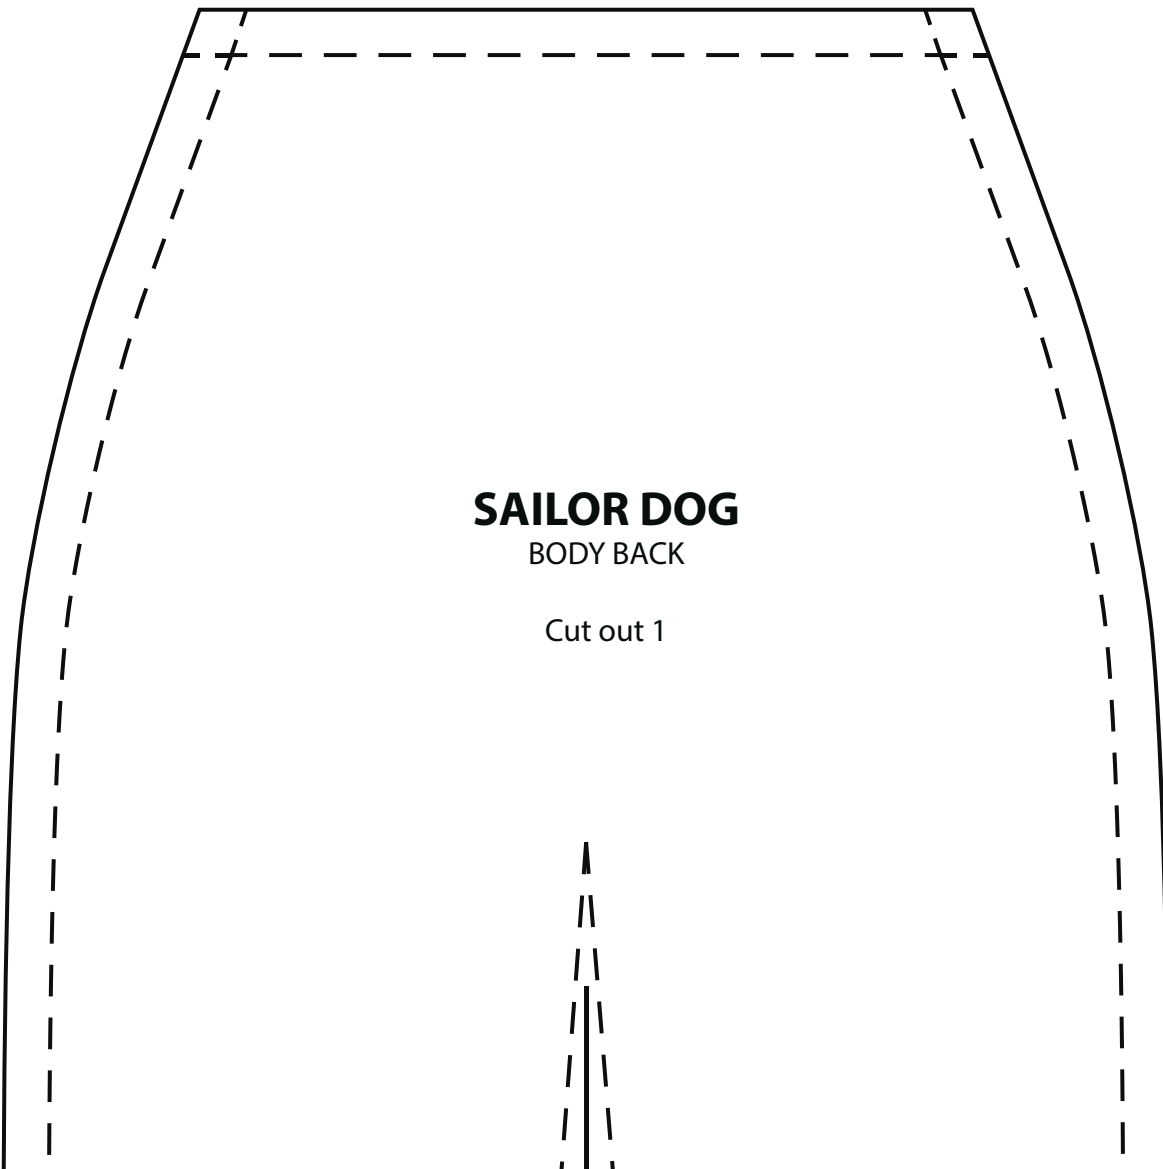

Sailor Dog

1

2

SAILOR DOG
TAIL

Cut out 1

SAILOR DOG
EAR

Cut out 2 and 2 reversed

SAILOR DOG
BODY BACK

Cut out 1

3

SAILOR DOG
HEAD BACK

Cut out 1

SAILOR DOG
BACK LEG

Cut out 2 and 2 reversed

4

SAILOR DOG

HEAD FRONT

Cut out 1

SAILOR DOG

HEAD SIDE

Cut out 1 and 1 reversed

cut out from felt
2 eye details