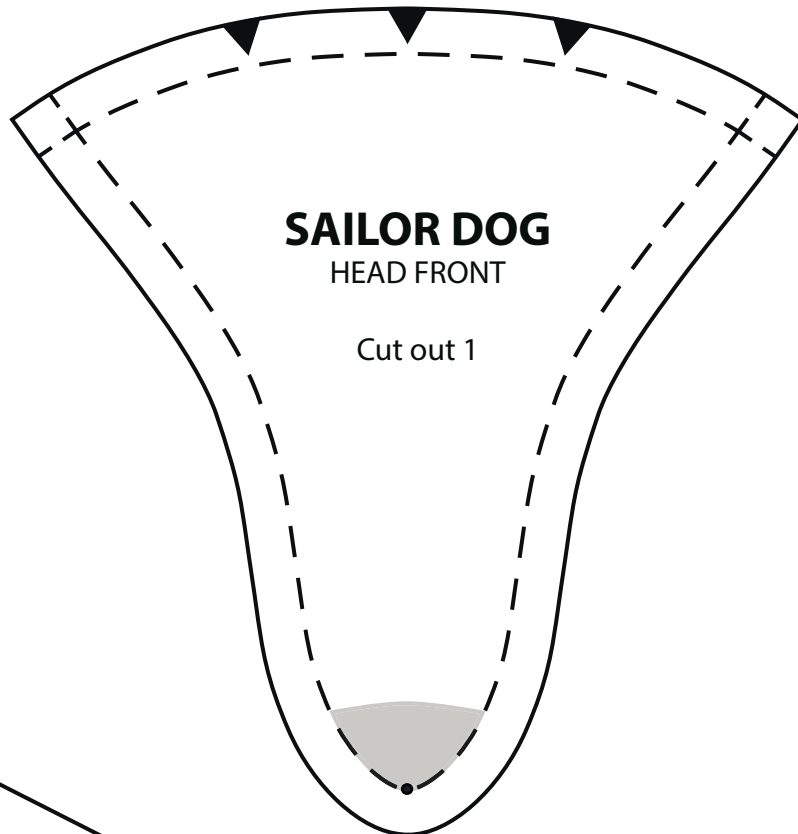

Sailor Dog

1

2

SAILOR DOG
TAIL

Cut out 1

SAILOR DOG
EAR

Cut out 2 and 2 reversed

SAILOR DOG
BODY BACK

Cut out 1

3

SAILOR DOG
HEAD BACK

Cut out 1

SAILOR DOG
BACK LEG

Cut out 2 and 2 reversed

4

SAILOR DOG

HEAD FRONT

Cut out 1

SAILOR DOG

HEAD SIDE

Cut out 1 and 1 reversed

cut out from felt
2 eye details