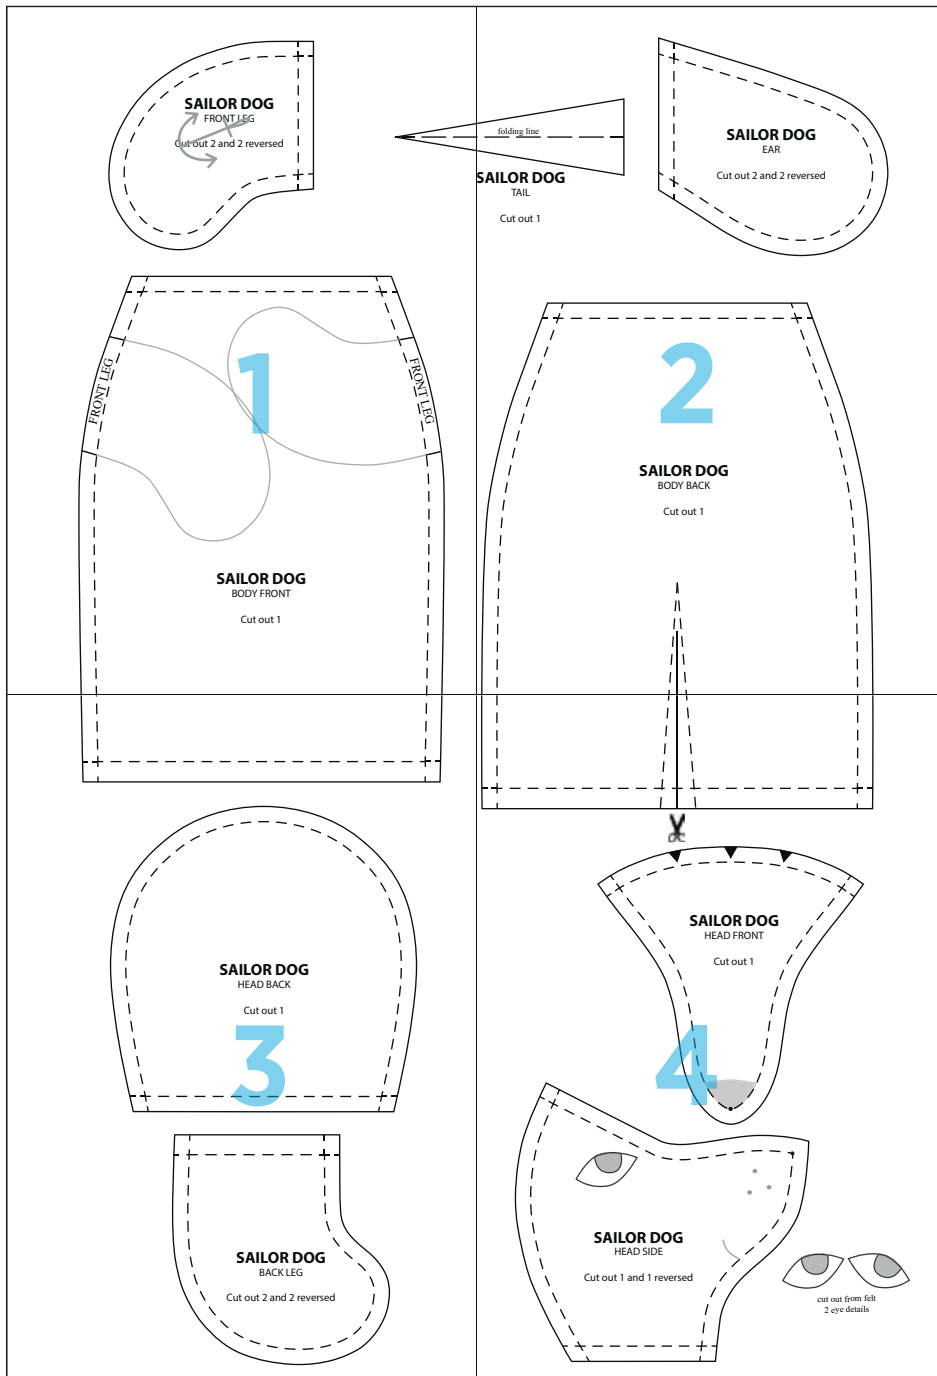

Sailor Dog

1

2

SAILOR DOG
TAIL

Cut out 1

SAILOR DOG
EAR

Cut out 2 and 2 reversed

SAILOR DOG
BODY BACK

Cut out 1

3

SAILOR DOG
HEAD BACK

Cut out 1

SAILOR DOG
BACK LEG

Cut out 2 and 2 reversed

4

SAILOR DOG

HEAD FRONT

Cut out 1

SAILOR DOG

HEAD SIDE

Cut out 1 and 1 reversed

cut out from felt
2 eye details