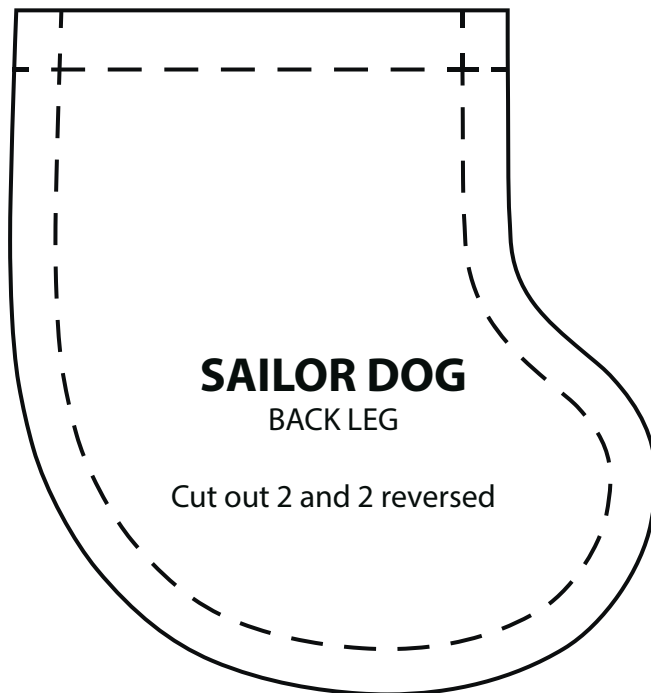

Sailor Dog

1

2

SAILOR DOG
TAIL

Cut out 1

SAILOR DOG
EAR

Cut out 2 and 2 reversed

SAILOR DOG
BODY BACK

Cut out 1

3

SAILOR DOG
HEAD BACK

Cut out 1

SAILOR DOG
BACK LEG

Cut out 2 and 2 reversed

4

SAILOR DOG

HEAD FRONT

Cut out 1

SAILOR DOG

HEAD SIDE

Cut out 1 and 1 reversed

cut out from felt
2 eye details