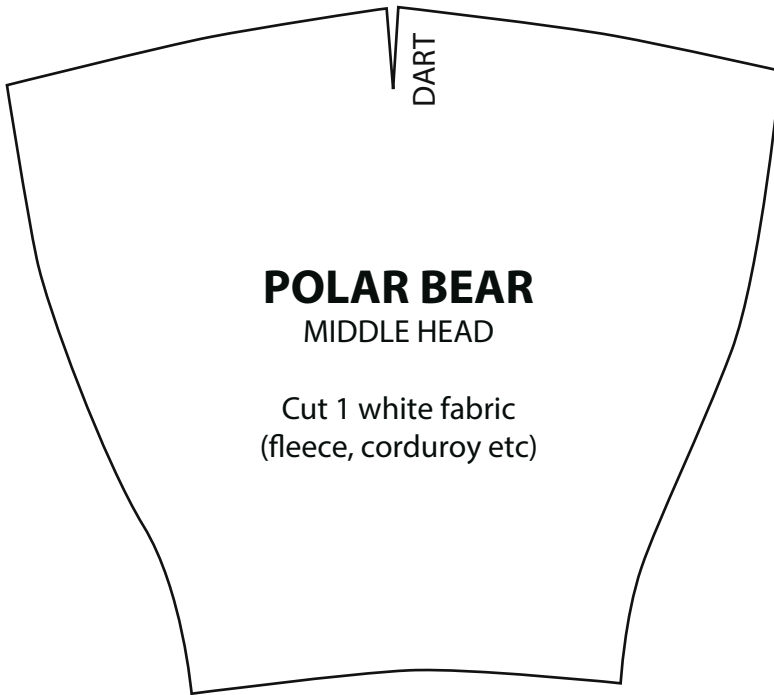

Polar Bear

1

POLAR BEAR
MIDDLE HEAD

Cut 1 white fabric
(fleece, corduroy etc)

POLAR BEAR
SIDE HEAD

Cut 2 white fabric

2

3

POLAR BEAR
SIDE BODY

Cut 2 white fabric

4

DART

POLAR BEAR
STOMACH
Cut 1 white fabric