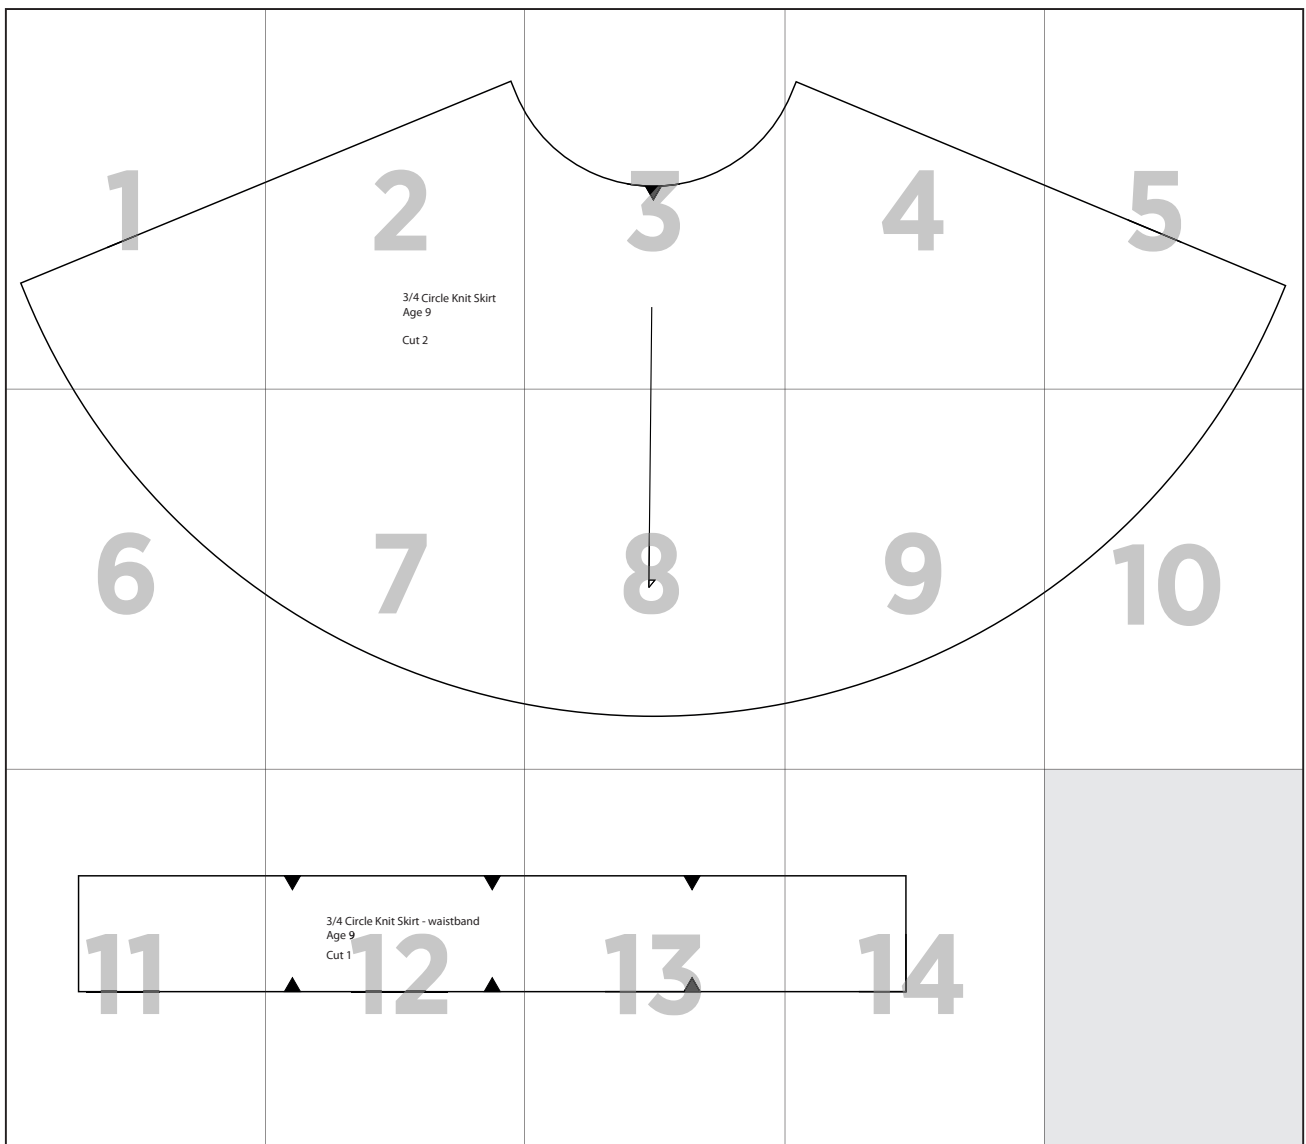

Knit Skirt

1

2

3/4 Circle Knit Skirt
Age 9

Cut 2

3

4

5

6

7

8

9

10

12

3/4 Circle Knit Skirt - waistband

Age 9

Cut 1

13

14