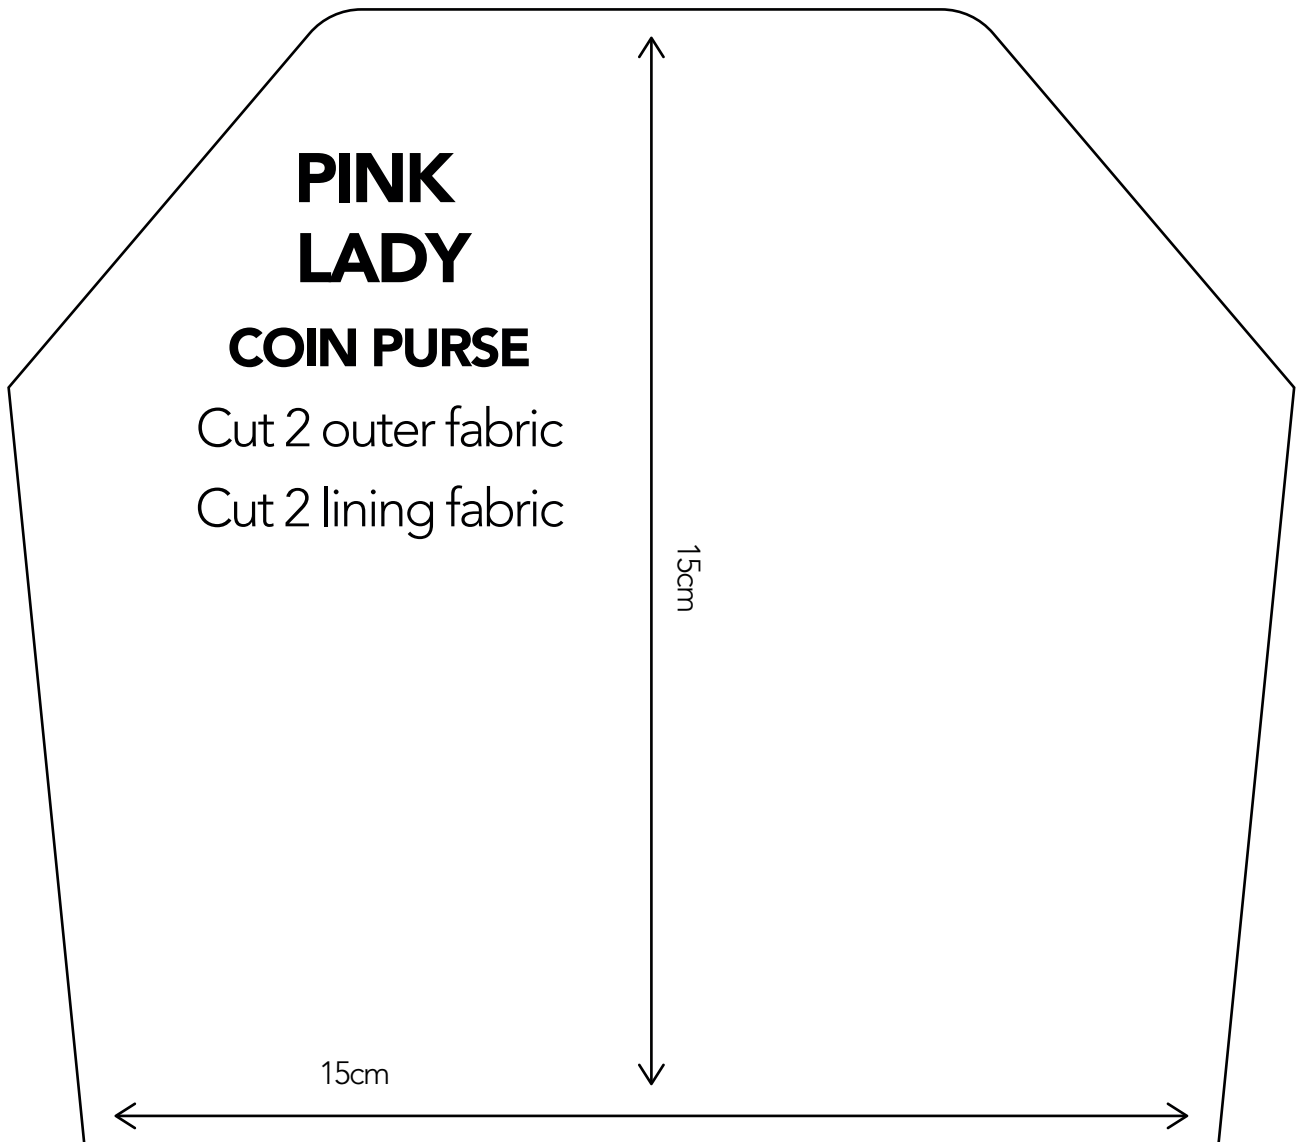

Pink lady set

1

2

36cm

PIN

CLIP

Make

Cut

Cut

3

DY

AG

iece

abric

abric

**PINK
LADY**

COIN PURSE

Cut 2 outer fabric

Cut 2 lining fabric

34cm