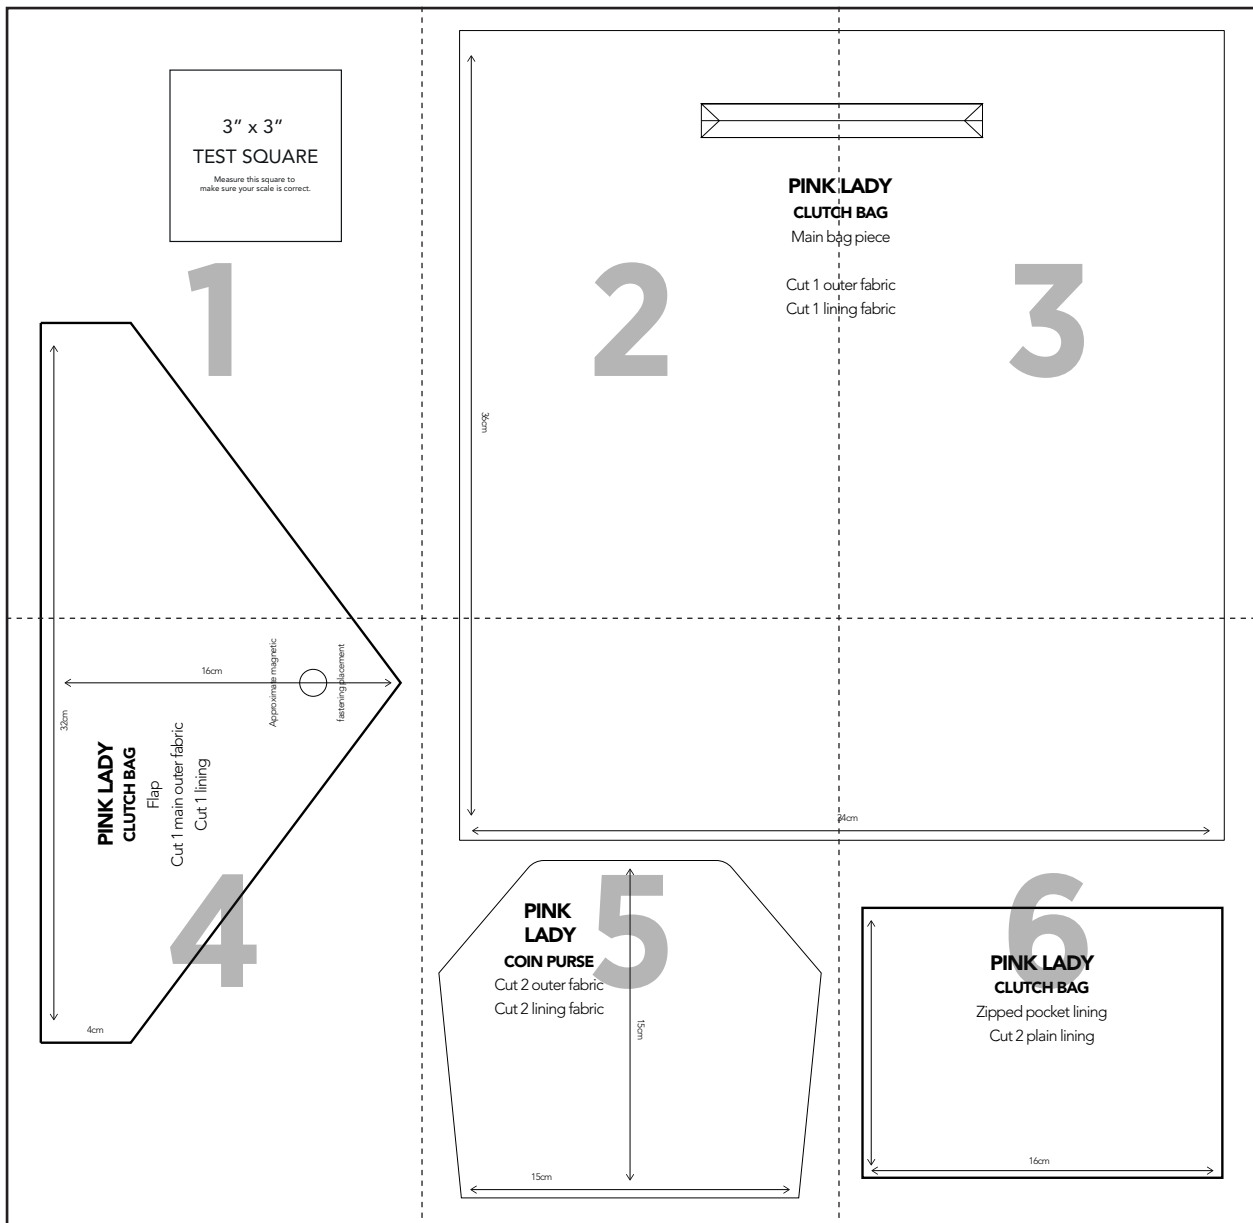

Pink lady set

1

2

36cm

PIN

CLIP

Make

Cut

Cut

3

DY

AG

iece

abric

abric

**PINK
LADY**

COIN PURSE

Cut 2 outer fabric

Cut 2 lining fabric

34cm