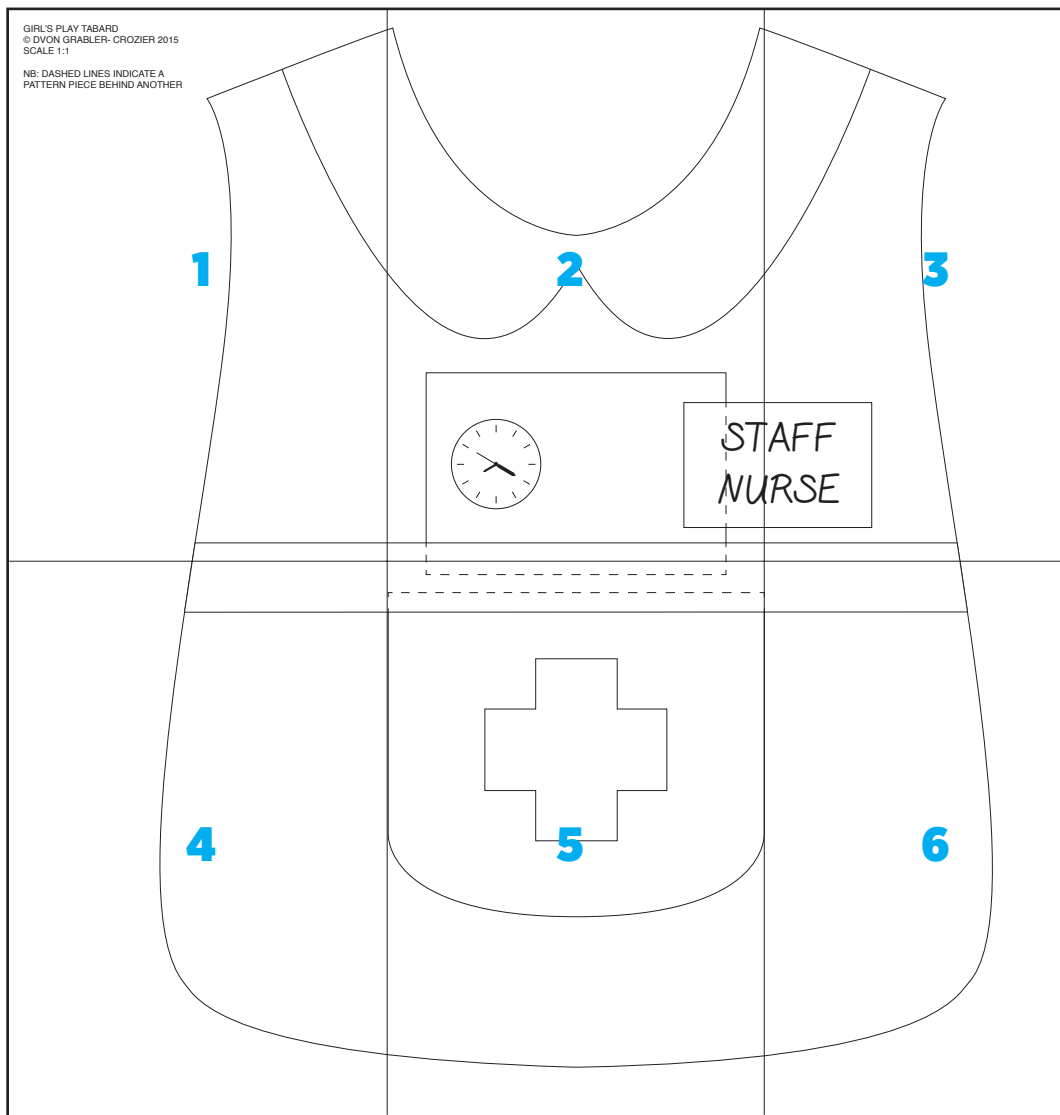

## Page 61

BOY'S PLAY TABARD  
© DVON GRABLER- CROZIER 2015  
SCALE 1:1

NB: DASHED LINES INDICATE A  
PATTERN PIECE BEHIND ANOTHER

RE  
PT

# Nurse Play Tabard

## Page 61

1

GIRL'S PLAY TABARD  
© DVON GRABLER- CROZIER 2015  
SCALE 1:1

NB: DASHED LINES INDICATE A  
PATTERN PIECE BEHIND ANOTHER

AFF  
RSE