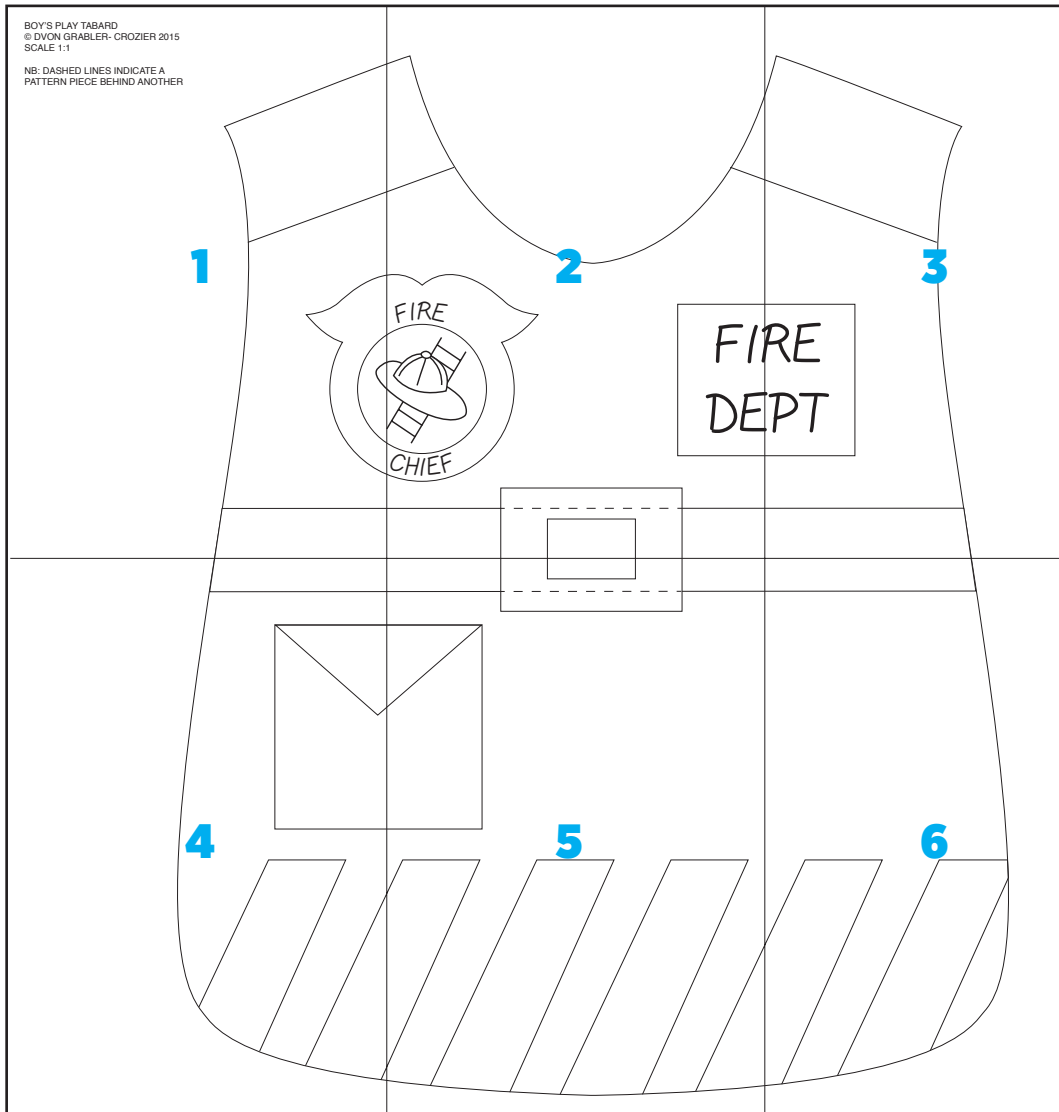

## Page 61

BOY'S PLAY TABARD  
© DVON GRABLER- CROZIER 2015  
SCALE 1:1

NB: DASHED LINES INDICATE A  
PATTERN PIECE BEHIND ANOTHER

RE  
PT

## Page 61

1

GIRL'S PLAY TABARD  
© DVON GRABLER- CROZIER 2015  
SCALE 1:1

NB: DASHED LINES INDICATE A  
PATTERN PIECE BEHIND ANOTHER

AFF  
RSE