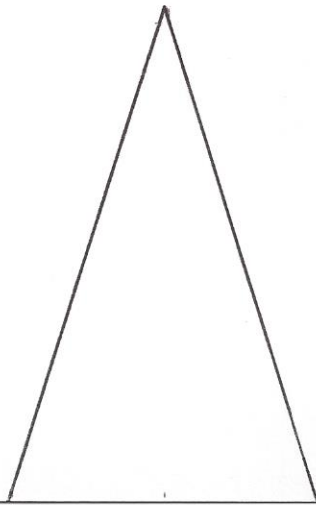

Christmas tree patterns for beginners card No. 1.

Small xmastree
3 x 5.5cm.

Medium tree
4 x 6.5cm.

Large tree
4.5 x 7.5cm.