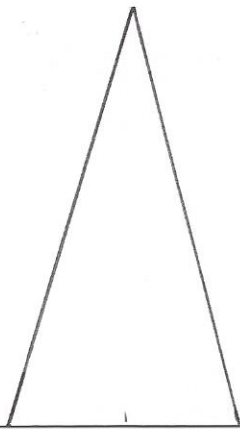

Christmas tree patterns for beginners card No. 1.

Small xmastree
3 x 5.5cm.

Medium tree
4 x 6.5cm.

Large tree
4.5 x 7.5cm.