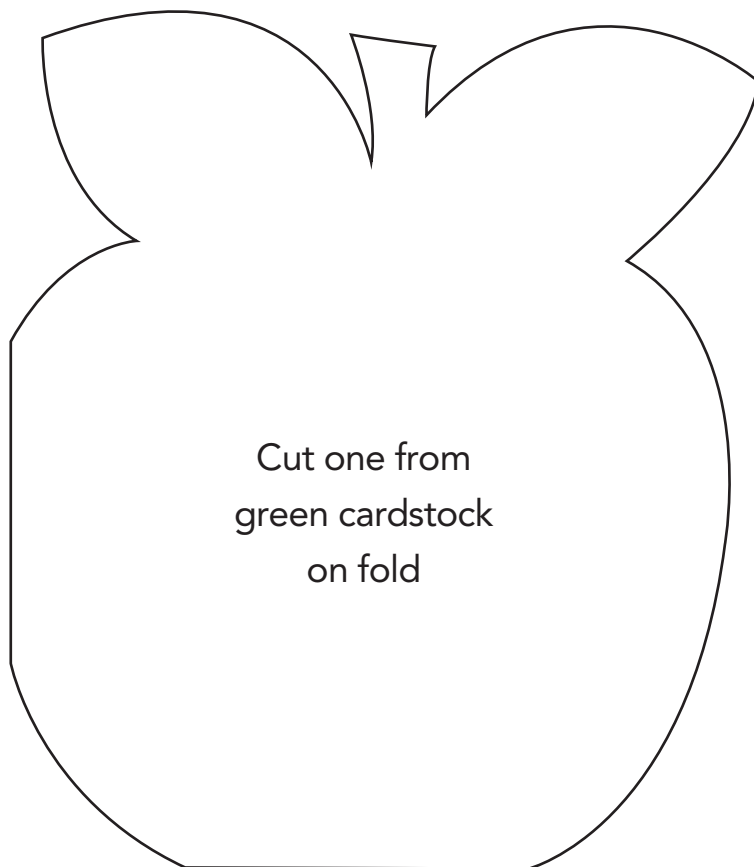

Templates

Templates shown
at actual size

Rosy apple

39

Apple stem
Cut one from
brown cardstock

Cut one from
green cardstock
on fold

Score

Cut one from
green cardstock

Cut one from
patterned paper

↑ ↑
Place on fold

Cut from white cardstock
on fold

Cut one from
contrasting
patterned paper

Cut one from white
cardstock
Cut one from
patterned paper

Wellington boot

41

Garden gate