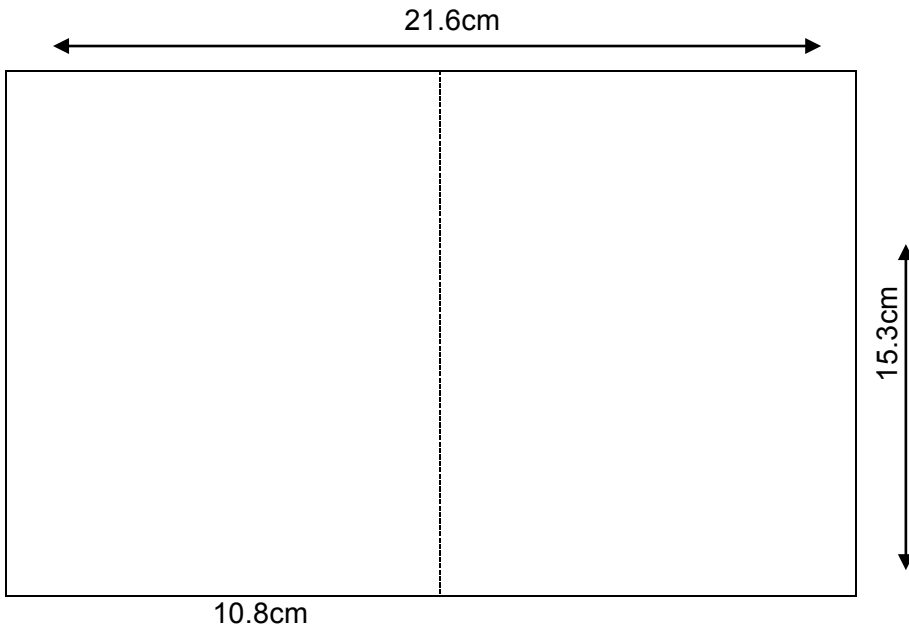

3 Vertical Step Card

Front Cover

Cardstock: 16.2cm x 22.3cm

Cutting Line ———

Score Line - - - - -