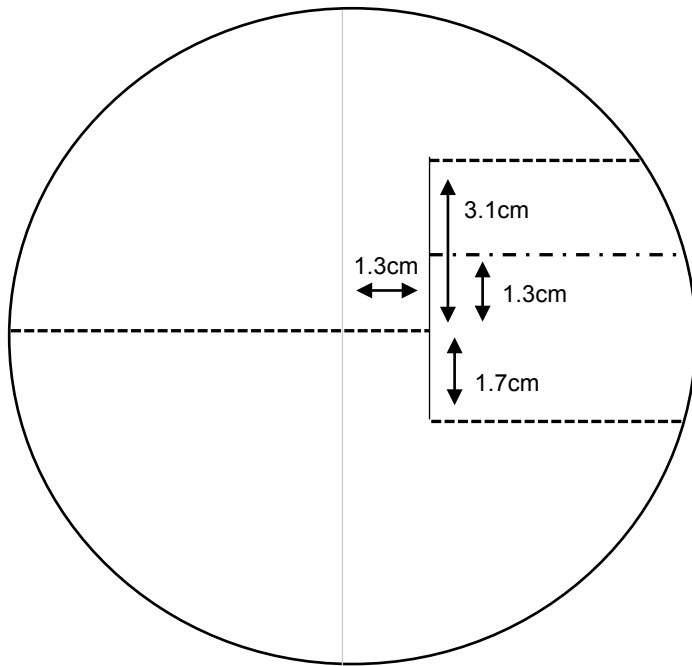

Double Sided Step Card

Cardstock: 12.7cm x 26cm

Cutting Lines ———

Score Line – Valley Fold - - - - -

Score Line – Mountain Fold - · - · - ·

Side Step Card

Cardstock: 14.8cm x 21cm

Cutting Lines ———

Score Line – Valley Fold - - - - -

Score Line – Mountain Fold - · - · - ·

Center Step Card

Cardstock: 14.3cm x 28.5cm

Cutting Lines ———

Score Line – Valley Fold - - - - -

Score Line – Mountain Fold - · - · - ·

3 Vertical Step Card

Front Cover

Cardstock: 16.2cm x 22.3cm

Cutting Line ———

Score Line - - - - -

Card Inside

Cardstock: 15.3cm x 21.6cm

Cutting Line ———

Score Line – Valley Fold - - - - -

Score Line – Mountain Fold - · - · - ·

Circle Side Step Card

Score Line – Valley Fold - . - . - .

Score Line – Mountain Fold - - - - -

Step Card With Easel

Cardstock: 10.5cm x 29.6cm