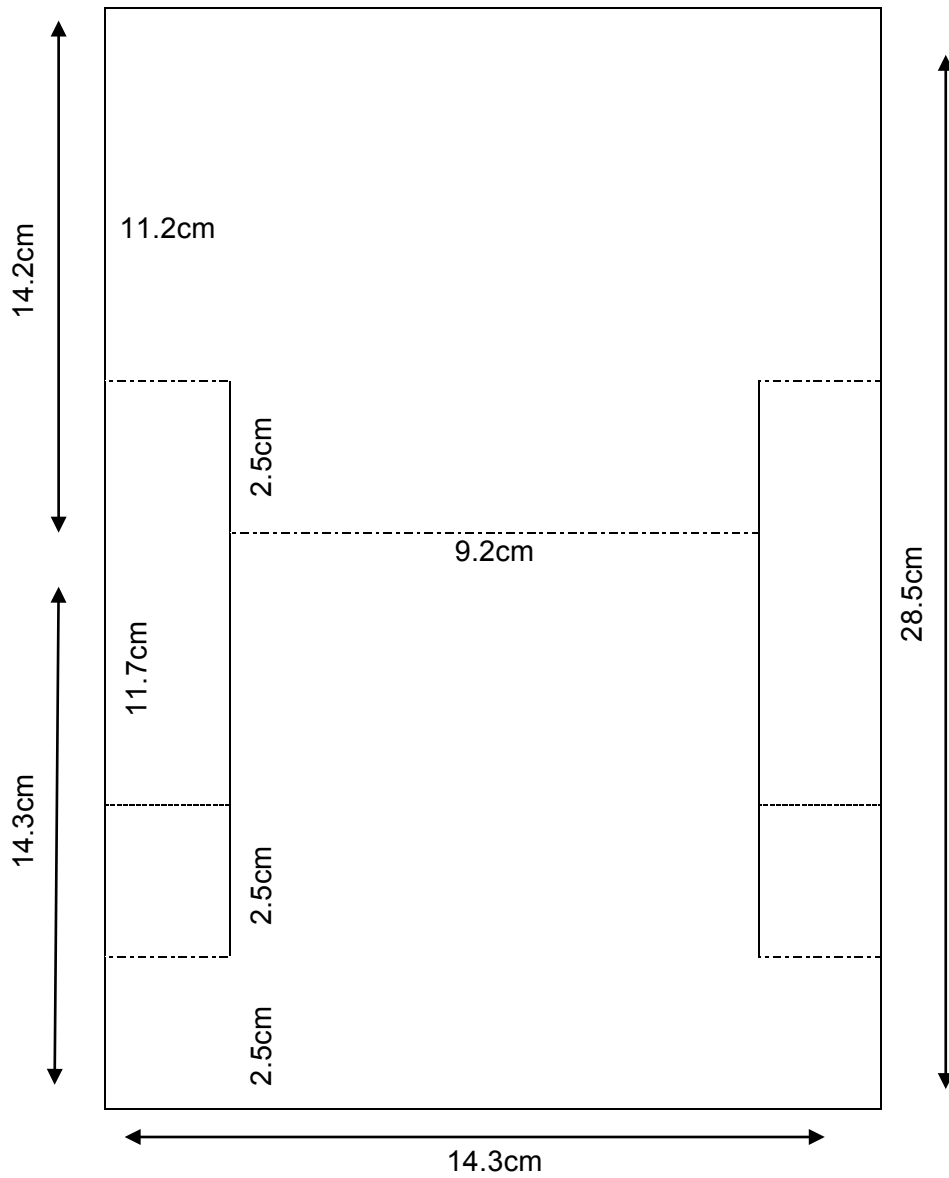

Double Sided Step Card

Cardstock: 12.7cm x 26cm

Cutting Lines ———

Score Line – Valley Fold - - - - -

Score Line – Mountain Fold - · - · - ·

Side Step Card

Cardstock: 14.8cm x 21cm

Cutting Lines ———

Score Line – Valley Fold - - - - -

Score Line – Mountain Fold - · - · - ·

Center Step Card

Cardstock: 14.3cm x 28.5cm

Cutting Lines ———

Score Line – Valley Fold - - - - -

Score Line – Mountain Fold - · - · - ·

3 Vertical Step Card

Front Cover

Cardstock: 16.2cm x 22.3cm

Cutting Line ———

Score Line - - - - -

Card Inside

Cardstock: 15.3cm x 21.6cm

Cutting Line ———

Cutting Line ———

Score Line – Valley Fold - - - - -

Score Line – Mountain Fold - · - · - ·

Easel

Cardstock: 10.5cm x 14.8cm

Cutting Line ———

Score Line - - - - -