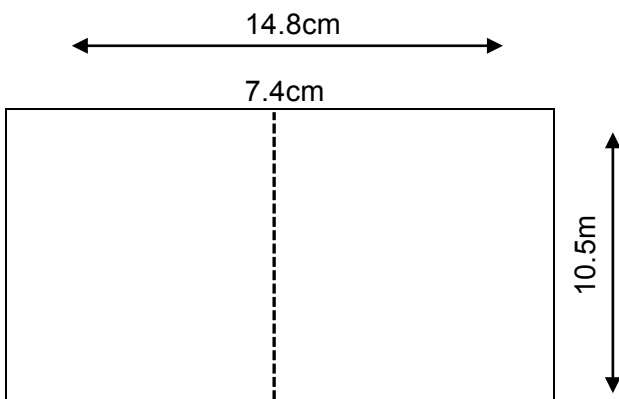

Double Sided Step Card

Cardstock: 12.7cm x 26cm

Cutting Lines ———

Score Line – Valley Fold - - - - -

Score Line – Mountain Fold - · - · - ·

Side Step Card

Cardstock: 14.8cm x 21cm

Cutting Lines ———

3 Vertical Step Card

Front Cover

Cardstock: 16.2cm x 22.3cm

Cutting Line ———

Score Line - - - - -

Card Inside

Cardstock: 15.3cm x 21.6cm

Cutting Line ———

Score Line – Valley Fold - - - - -

Score Line – Mountain Fold - · - · - ·

Circle Side Step Card

Score Line – Valley Fold - . - . - .

Score Line – Mountain Fold - - - - -

Step Card With Easel

Cardstock: 10.5cm x 29.6cm

Cutting Line ———

Score Line – Valley Fold - - - - -

Score Line – Mountain Fold - · - · - ·

Easel

Cardstock: 10.5cm x 14.8cm

Cutting Line ———

Score Line - - - - -