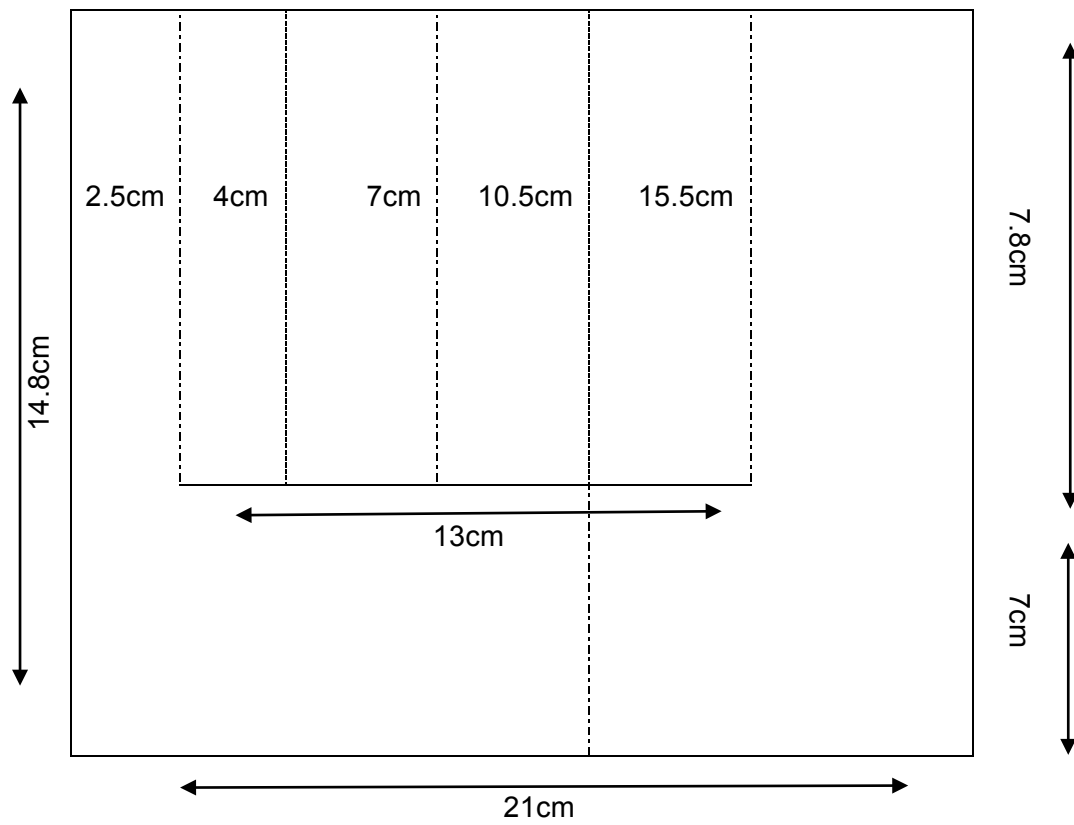

Double Sided Step Card

Cardstock: 12.7cm x 26cm

Cutting Lines ———

Score Line – Valley Fold - - - - -

Score Line – Mountain Fold - · - · - ·

Side Step Card

Cardstock: 14.8cm x 21cm

Cutting Lines ———

Score Line – Valley Fold - - - - -

Score Line – Mountain Fold - · - · - ·

Center Step Card

Cardstock: 14.3cm x 28.5cm

Cutting Lines ———

Score Line – Valley Fold - - - - -

Score Line – Mountain Fold - · - · - ·

3 Vertical Step Card

Front Cover

Cardstock: 16.2cm x 22.3cm

Cutting Line ———

Score Line - - - - -

Card Inside

Cardstock: 15.3cm x 21.6cm

Cutting Line ———

Cutting Line ———

Score Line – Valley Fold - - - - -

Score Line – Mountain Fold - · - · - ·

Easel

Cardstock: 10.5cm x 14.8cm

Cutting Line ———

Score Line - - - - -