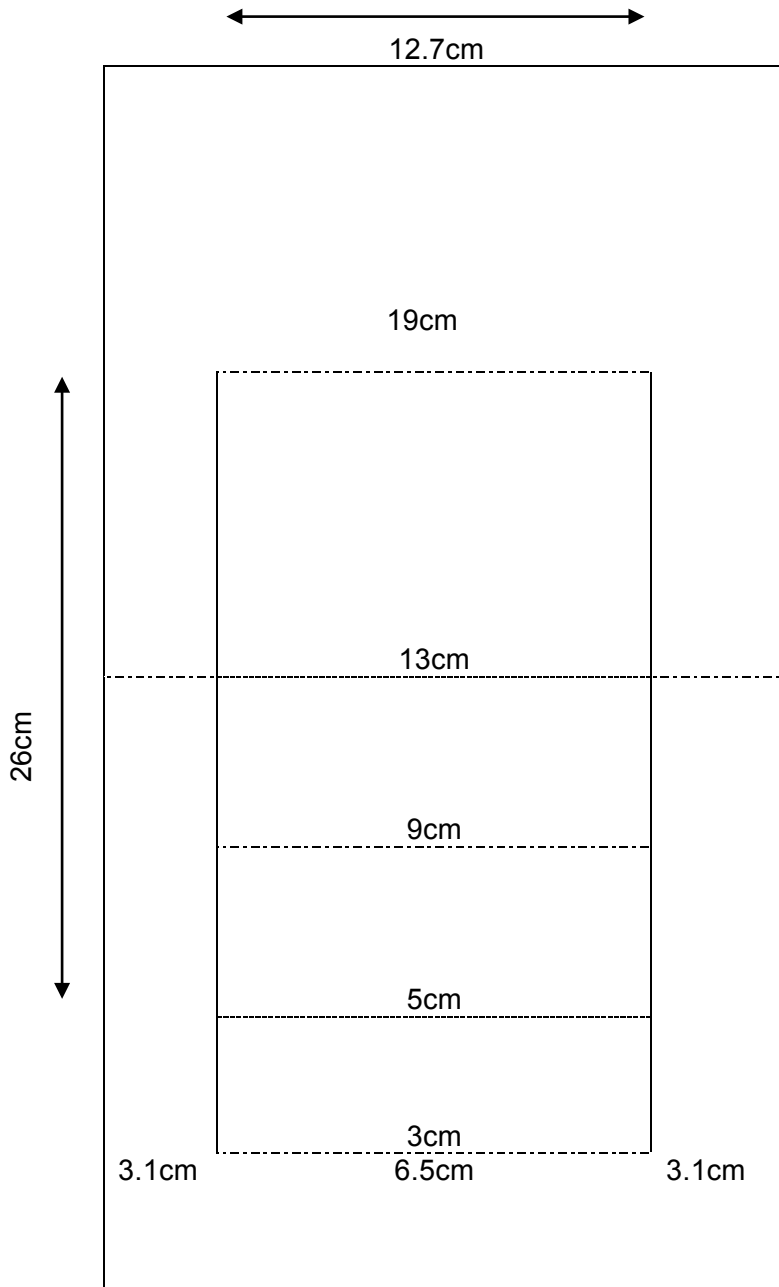

Double Sided Step Card

Cardstock: 12.7cm x 26cm

Cutting Lines ———

Score Line – Valley Fold - - - - -

Score Line – Mountain Fold - · - · - ·

Side Step Card

Cardstock: 14.8cm x 21cm

Cutting Lines ———

Score Line – Valley Fold - - - - -

Score Line – Mountain Fold - · - · - ·

Center Step Card

Cardstock: 14.3cm x 28.5cm

Cutting Lines ———

Score Line – Valley Fold - - - - -

Score Line – Mountain Fold - · - · - ·

3 Vertical Step Card

Front Cover

Cardstock: 16.2cm x 22.3cm

Cutting Line ———

Score Line - - - - -

Card Inside

Cardstock: 15.3cm x 21.6cm

Cutting Line ———

Cutting Line ———

Score Line – Valley Fold - - - - -

Score Line – Mountain Fold - · - · - ·

Easel

Cardstock: 10.5cm x 14.8cm

Cutting Line ———

Score Line - - - - -