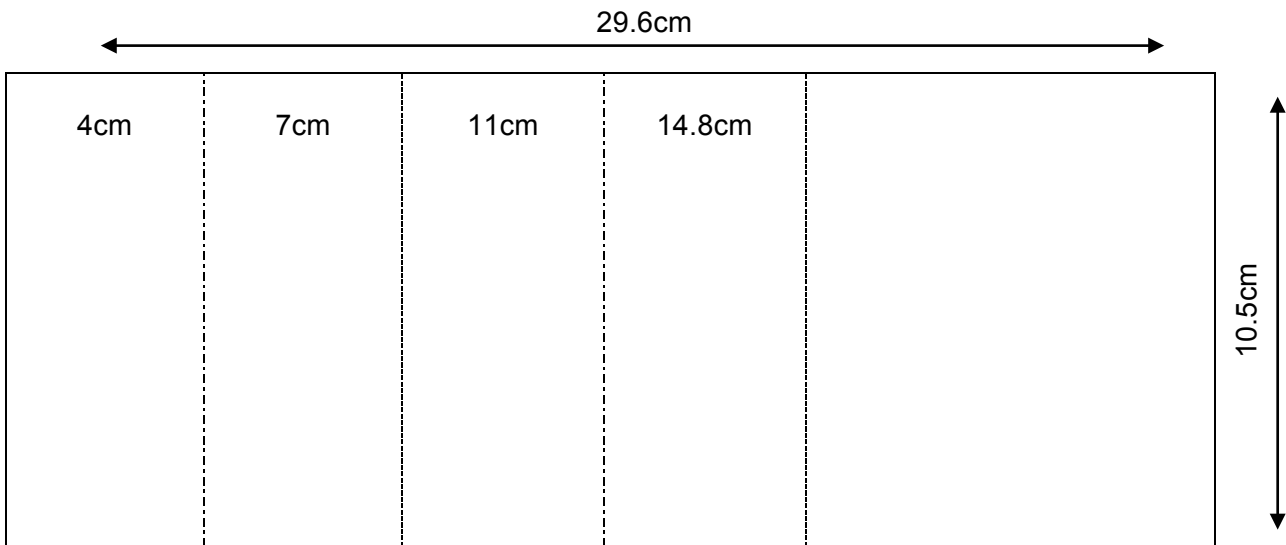

Double Sided Step Card

Cardstock: 12.7cm x 26cm

Cutting Lines ———

Score Line – Valley Fold - - - - -

Score Line – Mountain Fold - · - · - ·

Side Step Card

Cardstock: 14.8cm x 21cm

Cutting Lines ———

3 Vertical Step Card

Front Cover

Cardstock: 16.2cm x 22.3cm

Cutting Line ———

Score Line - - - - -

Card Inside

Cardstock: 15.3cm x 21.6cm

Cutting Line ———

Score Line – Valley Fold - - - - -

Score Line – Mountain Fold - · - · - ·

Circle Side Step Card

Score Line – Valley Fold - . - . - .

Score Line – Mountain Fold - - - - -

Step Card With Easel

Cardstock: 10.5cm x 29.6cm

Cutting Line ———

Score Line – Valley Fold - - - - -

Score Line – Mountain Fold - · - · - ·

Easel

Cardstock: 10.5cm x 14.8cm

Cutting Line ———

Score Line - - - - -