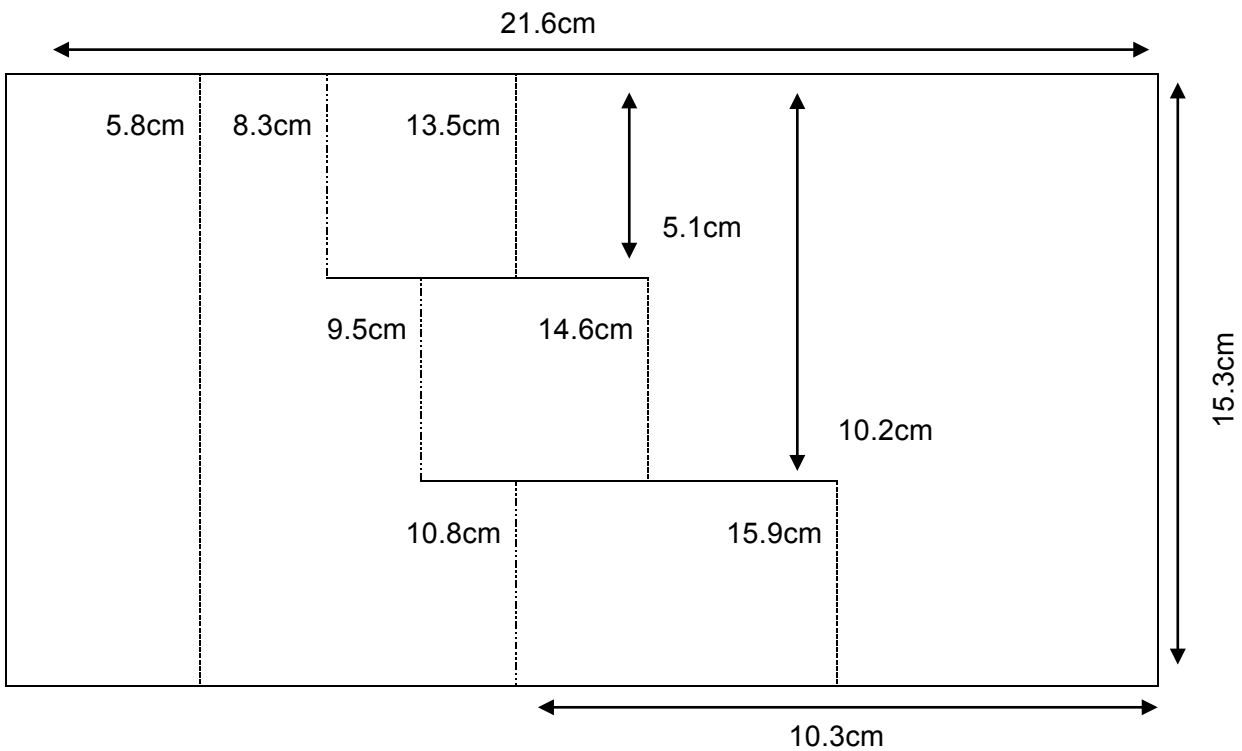

Double Sided Step Card

Cardstock: 12.7cm x 26cm

Cutting Lines ———

Score Line – Valley Fold - - - - -

Score Line – Mountain Fold - · - · - ·

Side Step Card

Cardstock: 14.8cm x 21cm

Cutting Lines ———

3 Vertical Step Card

Front Cover

Cardstock: 16.2cm x 22.3cm

Cutting Line ———

Score Line - - - - -

Card Inside

Cardstock: 15.3cm x 21.6cm

Cutting Line ———

Score Line – Valley Fold - - - - -

Score Line – Mountain Fold - · - · - ·

Circle Side Step Card

Score Line – Valley Fold - . - . - .

Score Line – Mountain Fold - - - - -

Step Card With Easel

Cardstock: 10.5cm x 29.6cm

Cutting Line ———

Score Line – Valley Fold - - - - -

Score Line – Mountain Fold - · - · - ·

Easel

Cardstock: 10.5cm x 14.8cm

Cutting Line ———

Score Line - - - - -