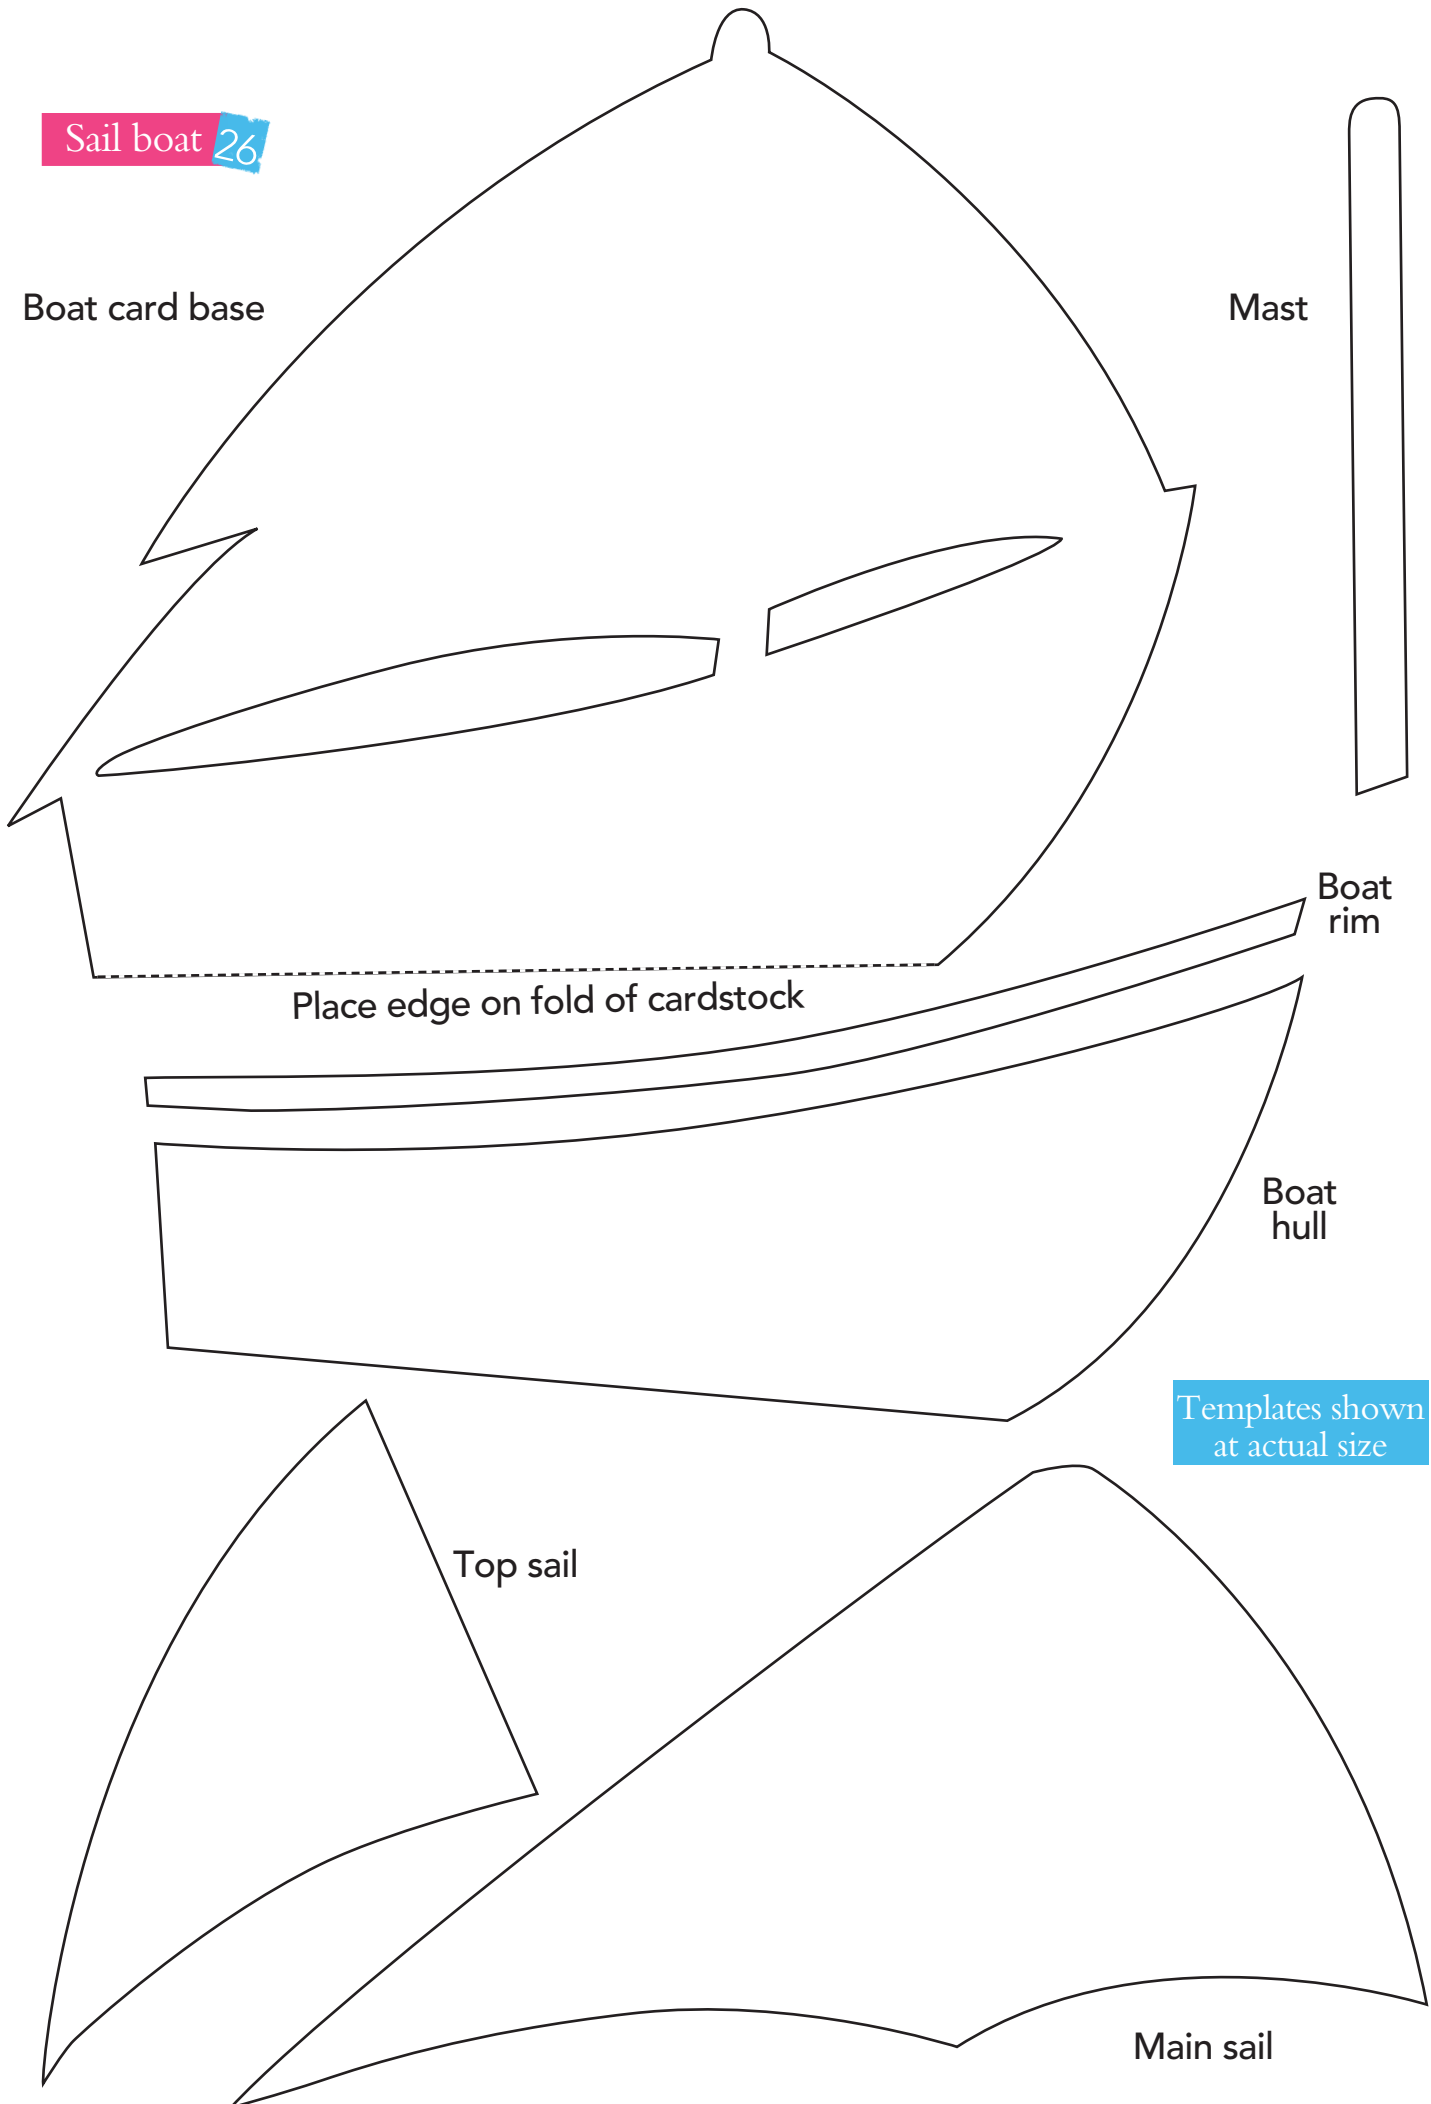

Beak

Claws

Place edge on fold of cardstock

Pineapple card base

Pineapple crown

Pineapple body

Sentiment tag

Sail boat 26

Boat card base

Mast

Boat rim

Place edge on fold of cardstock

Boat hull

Templates shown at actual size

Top sail

Main sail

Grass hut 27

Place edge on fold of cardstock

Grass hut card base

Hut roof

Templates shown at actual size

Palm trunk

Palm fronds

Hut Cut 1 from mid-brown
Doorway Cut 1 from black

Stamen

Hibiscus card base

Left leaves

Right leaf

Flower

Templates shown at actual size